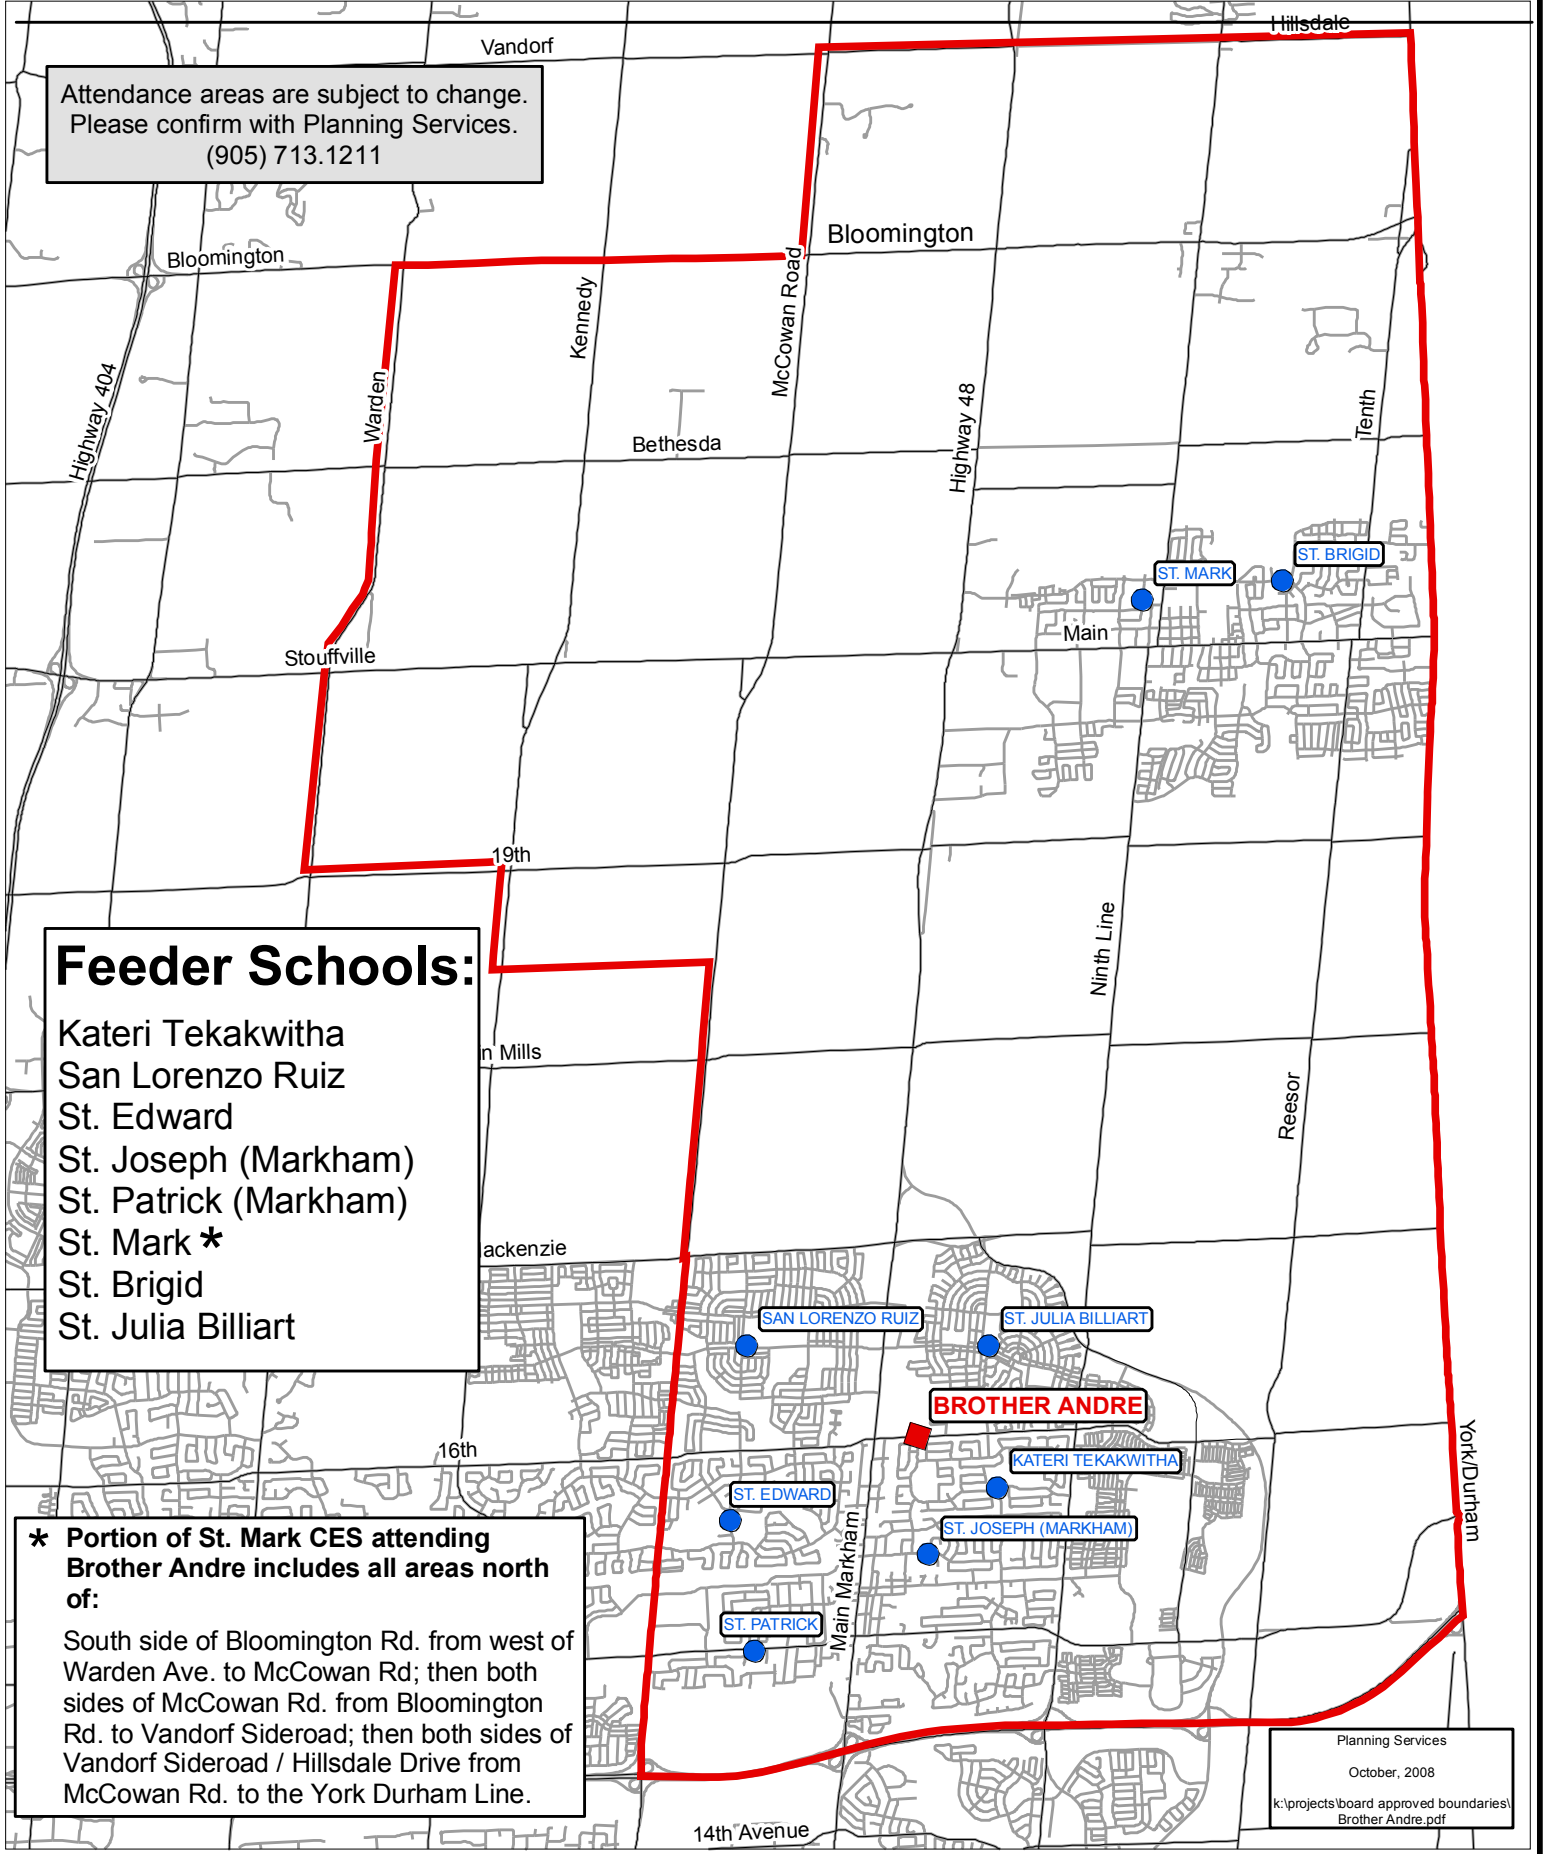

Brother Andre C.H.S

Board Approved: March 8, 2005
Effective: March 8, 2005

Attendance areas are subject to change.
Please confirm with Planning Services.
(905) 713.1211

Feeder Schools:

- Kateri Tekakwitha
- San Lorenzo Ruiz
- St. Edward
- St. Joseph (Markham)
- St. Patrick (Markham)
- St. Mark *
- St. Brigid
- St. Julia Billiard

* Portion of St. Mark CES attending Brother Andre includes all areas north of:
 South side of Bloomington Rd. from west of Warden Ave. to McCowan Rd; then both sides of McCowan Rd. from Bloomington Rd. to Vandorf Sideroad; then both sides of Vandorf Sideroad / Hillsdale Drive from McCowan Rd. to the York Durham Line.