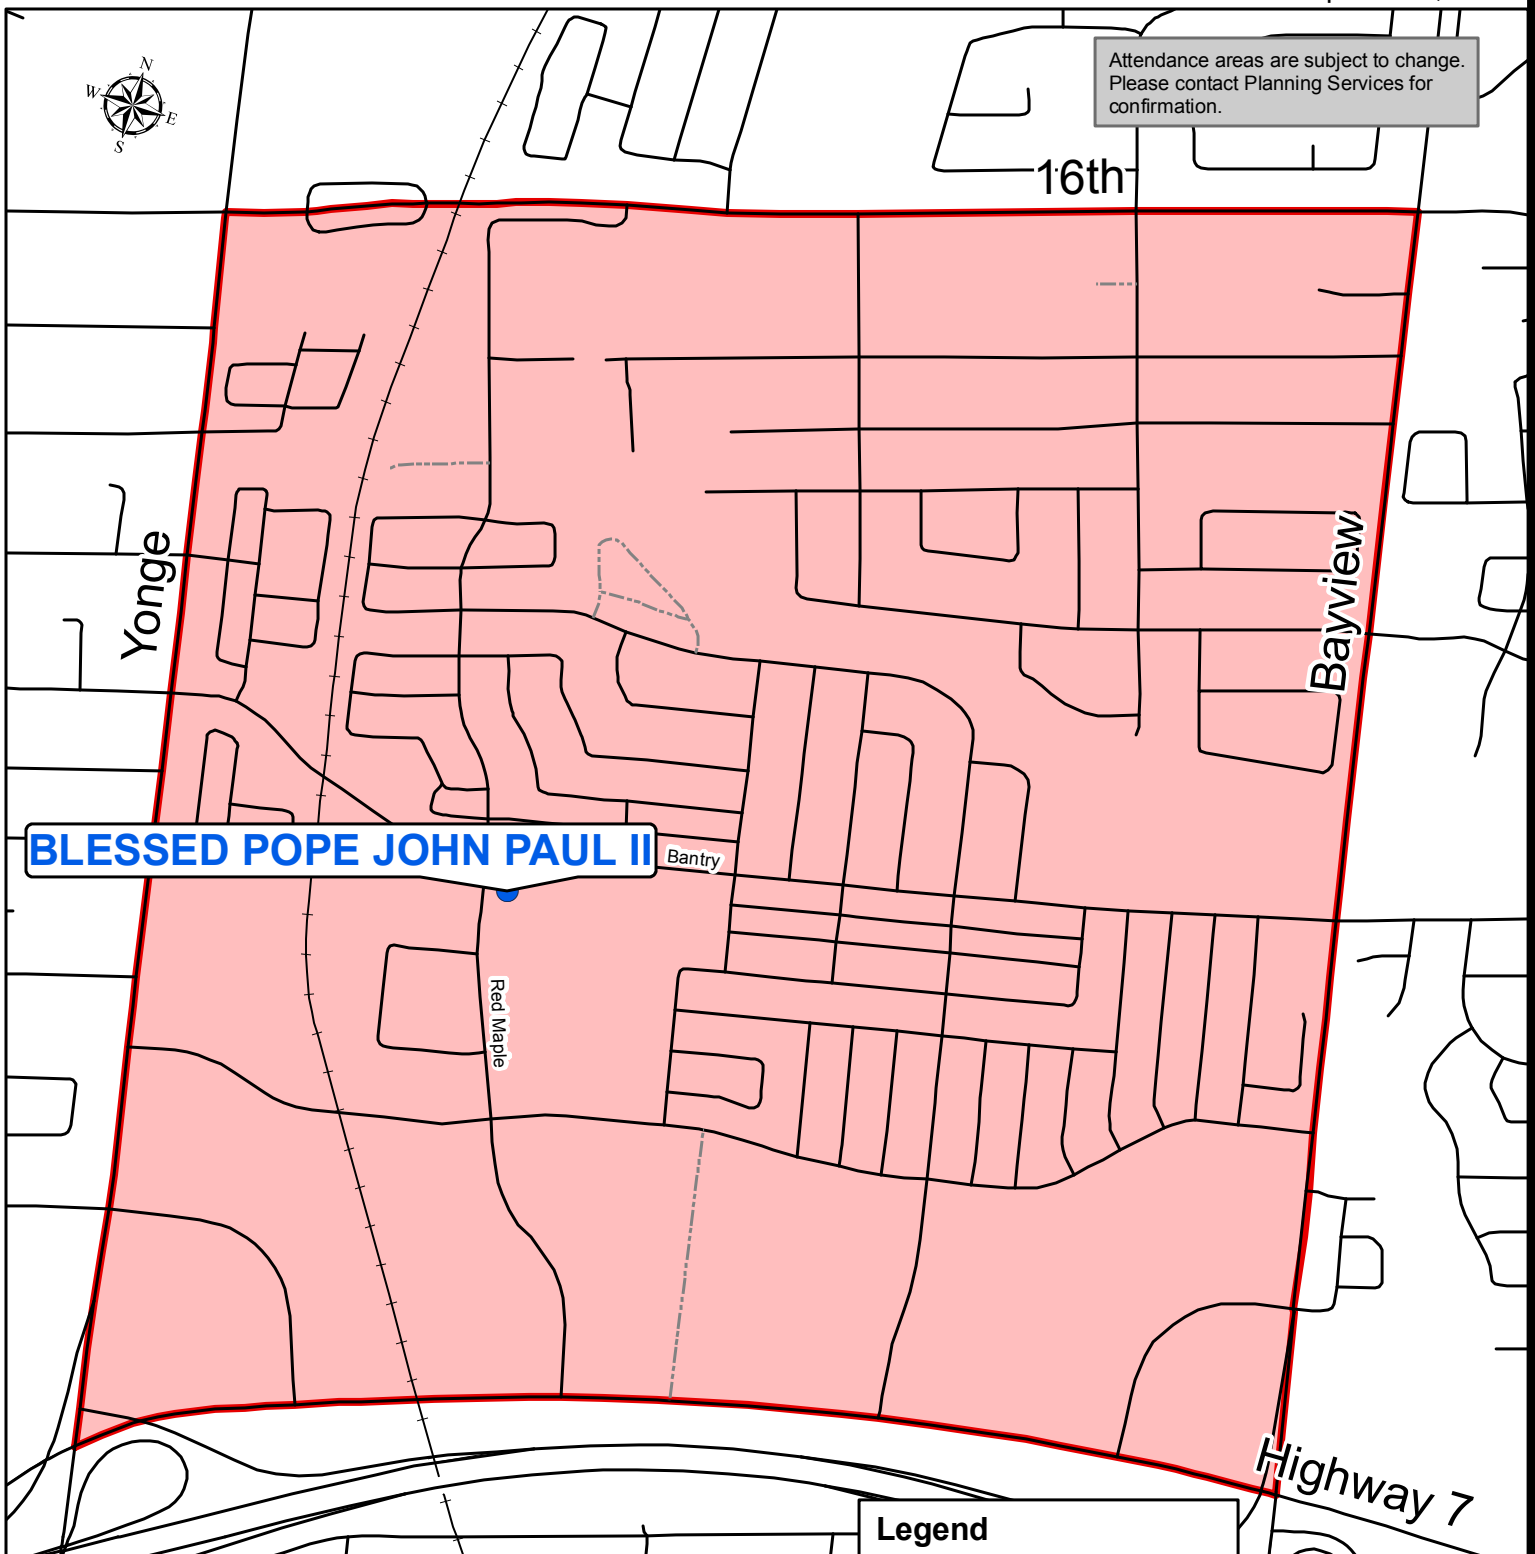

Blessed Pope John Paul II

155 Red Maple Road
(905) 709-3134

Board Approved: June 19, 2001
Date Effective: September, 2003

Attendance areas are subject to change.
Please contact Planning Services for
confirmation.

BLESSED POPE JOHN PAUL II

BLESSED POPE JOHN PAUL II BOUNDARY DESCRIPTION

NORTH: The south side of 16th Ave. from Yonge St. to Bayview Ave.

EAST: The west side of Bayview Ave. from 16th Ave. to Highway 7.

SOUTH: The north side of Highway 7 from Yonge St. to Bayview Ave.

WEST: The east side of Yonge St. from 16th Ave. to Highway 7.

Legend

- Elementary School
- Open Road
- - - - Proposed Road
- + + + Railway
- Blessed Pope John Paul II Attendance Area