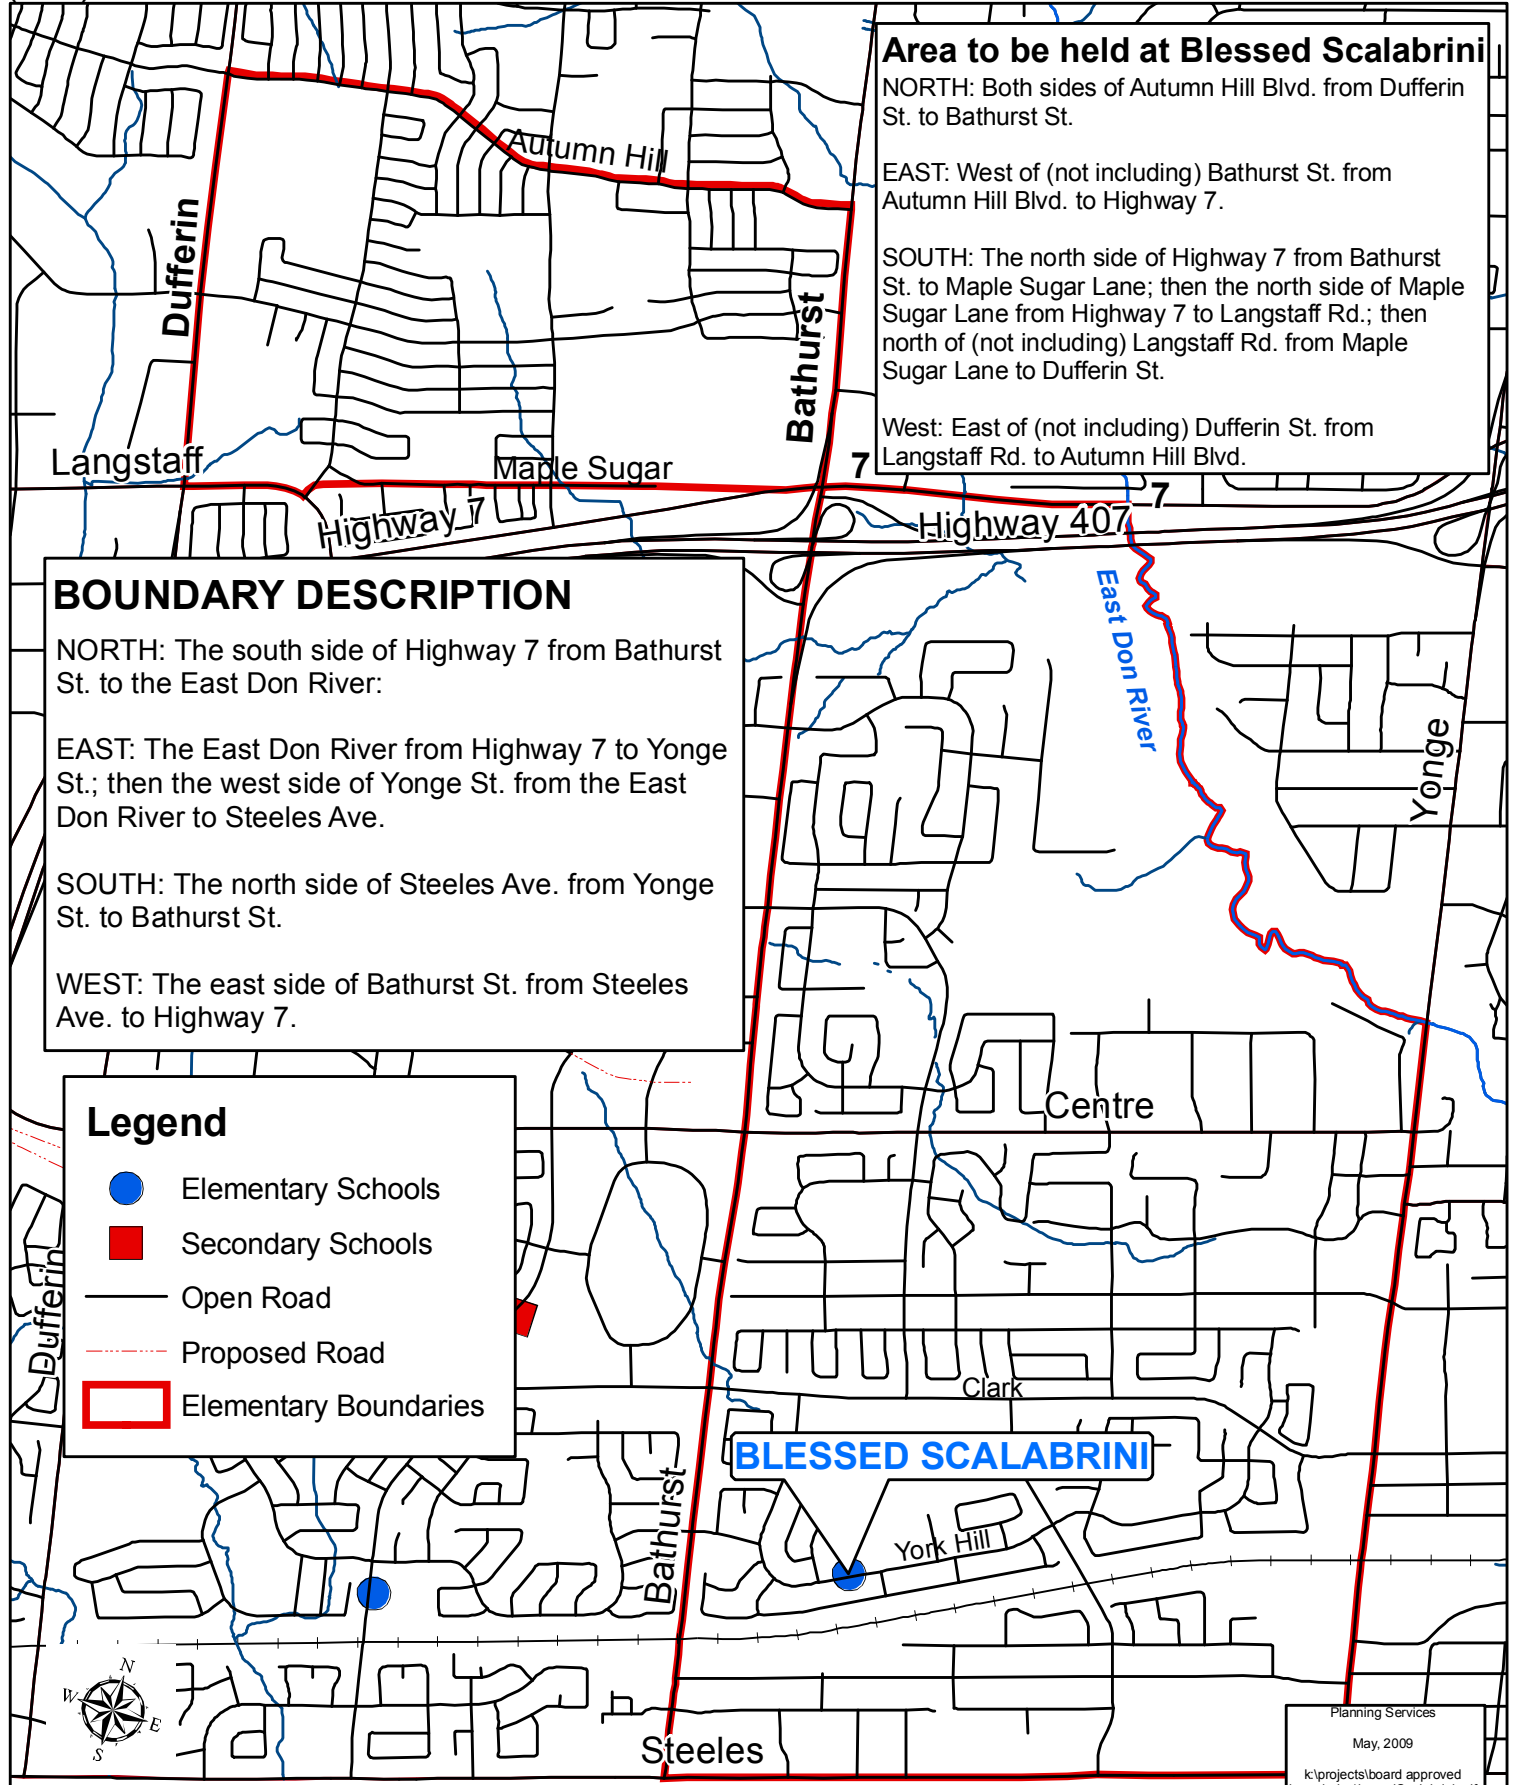

### Area to be held at Blessed Scalabrini

NORTH: Both sides of Autumn Hill Blvd. from Dufferin St. to Bathurst St.

EAST: West of (not including) Bathurst St. from Autumn Hill Blvd. to Highway 7.

SOUTH: The north side of Highway 7 from Bathurst St. to Maple Sugar Lane; then the north side of Maple Sugar Lane from Highway 7 to Langstaff Rd.; then north of (not including) Langstaff Rd. from Maple Sugar Lane to Dufferin St.

West: East of (not including) Dufferin St. from Langstaff Rd. to Autumn Hill Blvd.

### BOUNDARY DESCRIPTION

NORTH: The south side of Highway 7 from Bathurst St. to the East Don River:

EAST: The East Don River from Highway 7 to Yonge St.; then the west side of Yonge St. from the East Don River to Steeles Ave.

SOUTH: The north side of Steeles Ave. from Yonge St. to Bathurst St.

WEST: The east side of Bathurst St. from Steeles Ave. to Highway 7.