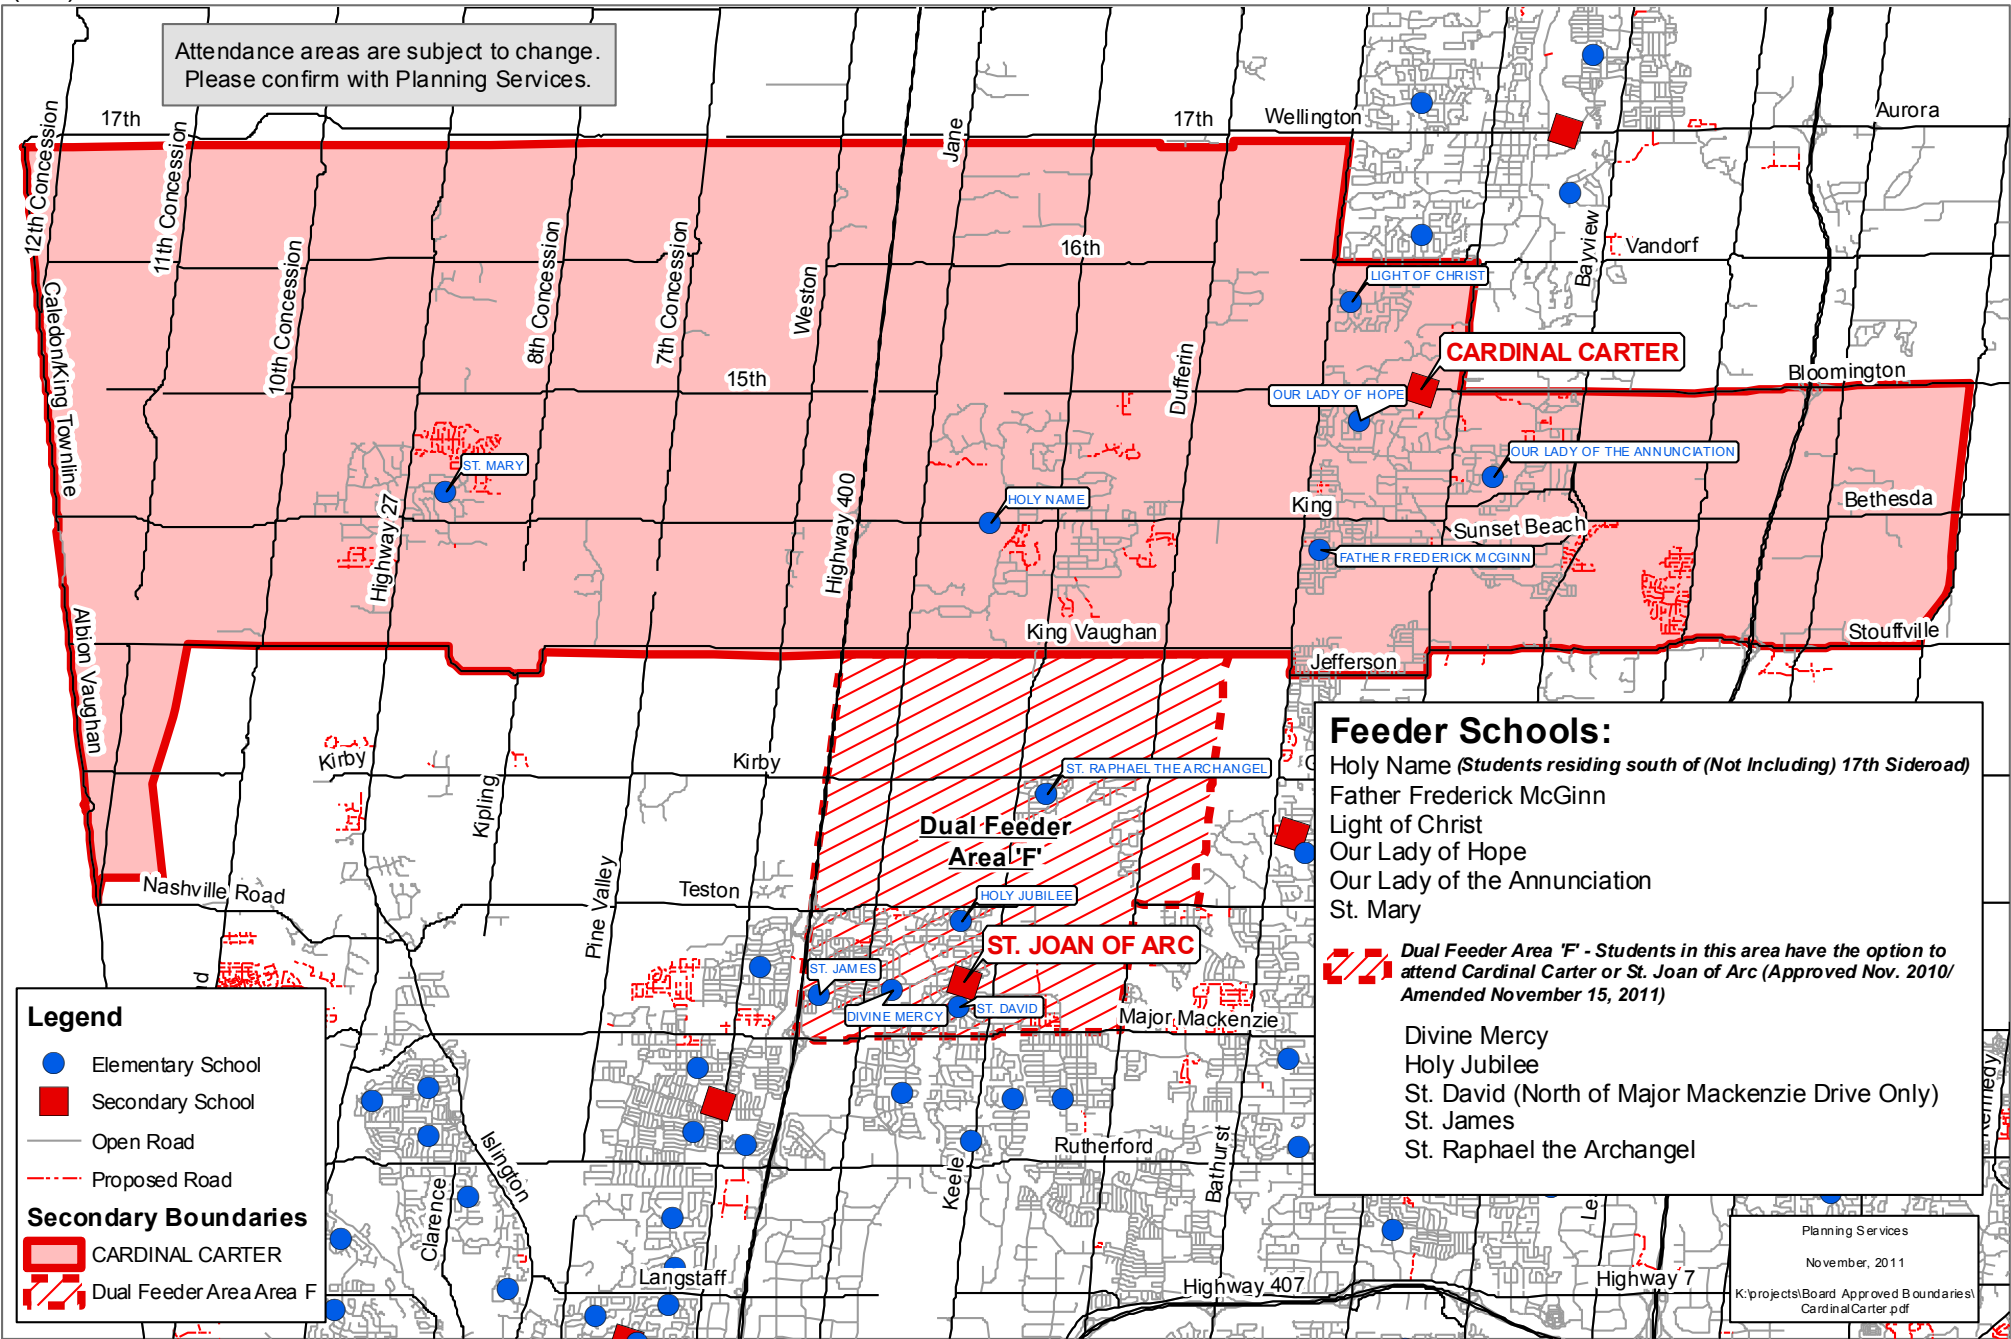

# Cardinal Carter CHS

210 Bloomington Road West  
(905) 727-2455

Board Approved: February 24, 2009

Dual Feeder Area 'F' Approval Date - November 9, 2010/Amended November 15, 2011

Attendance areas are subject to change.  
Please confirm with Planning Services.

**Feeder Schools:**

- Holy Name (*Students residing south of (Not Including) 17th Sideroad*)
- Father Frederick McGinn
- Light of Christ
- Our Lady of Hope
- Our Lady of the Annunciation
- St. Mary

**Dual Feeder Area 'F' - Students in this area have the option to attend Cardinal Carter or St. Joan of Arc (Approved Nov. 2010/ Amended November 15, 2011)**

- Divine Mercy
- Holy Jubilee
- St. David (North of Major Mackenzie Drive Only)
- St. James
- St. Raphael the Archangel

**Legend**

- Elementary School
- Secondary School
- Open Road
- - - Proposed Road

**Secondary Boundaries**

- CARDINAL CARTER
- ▨ Dual Feeder Area Area F