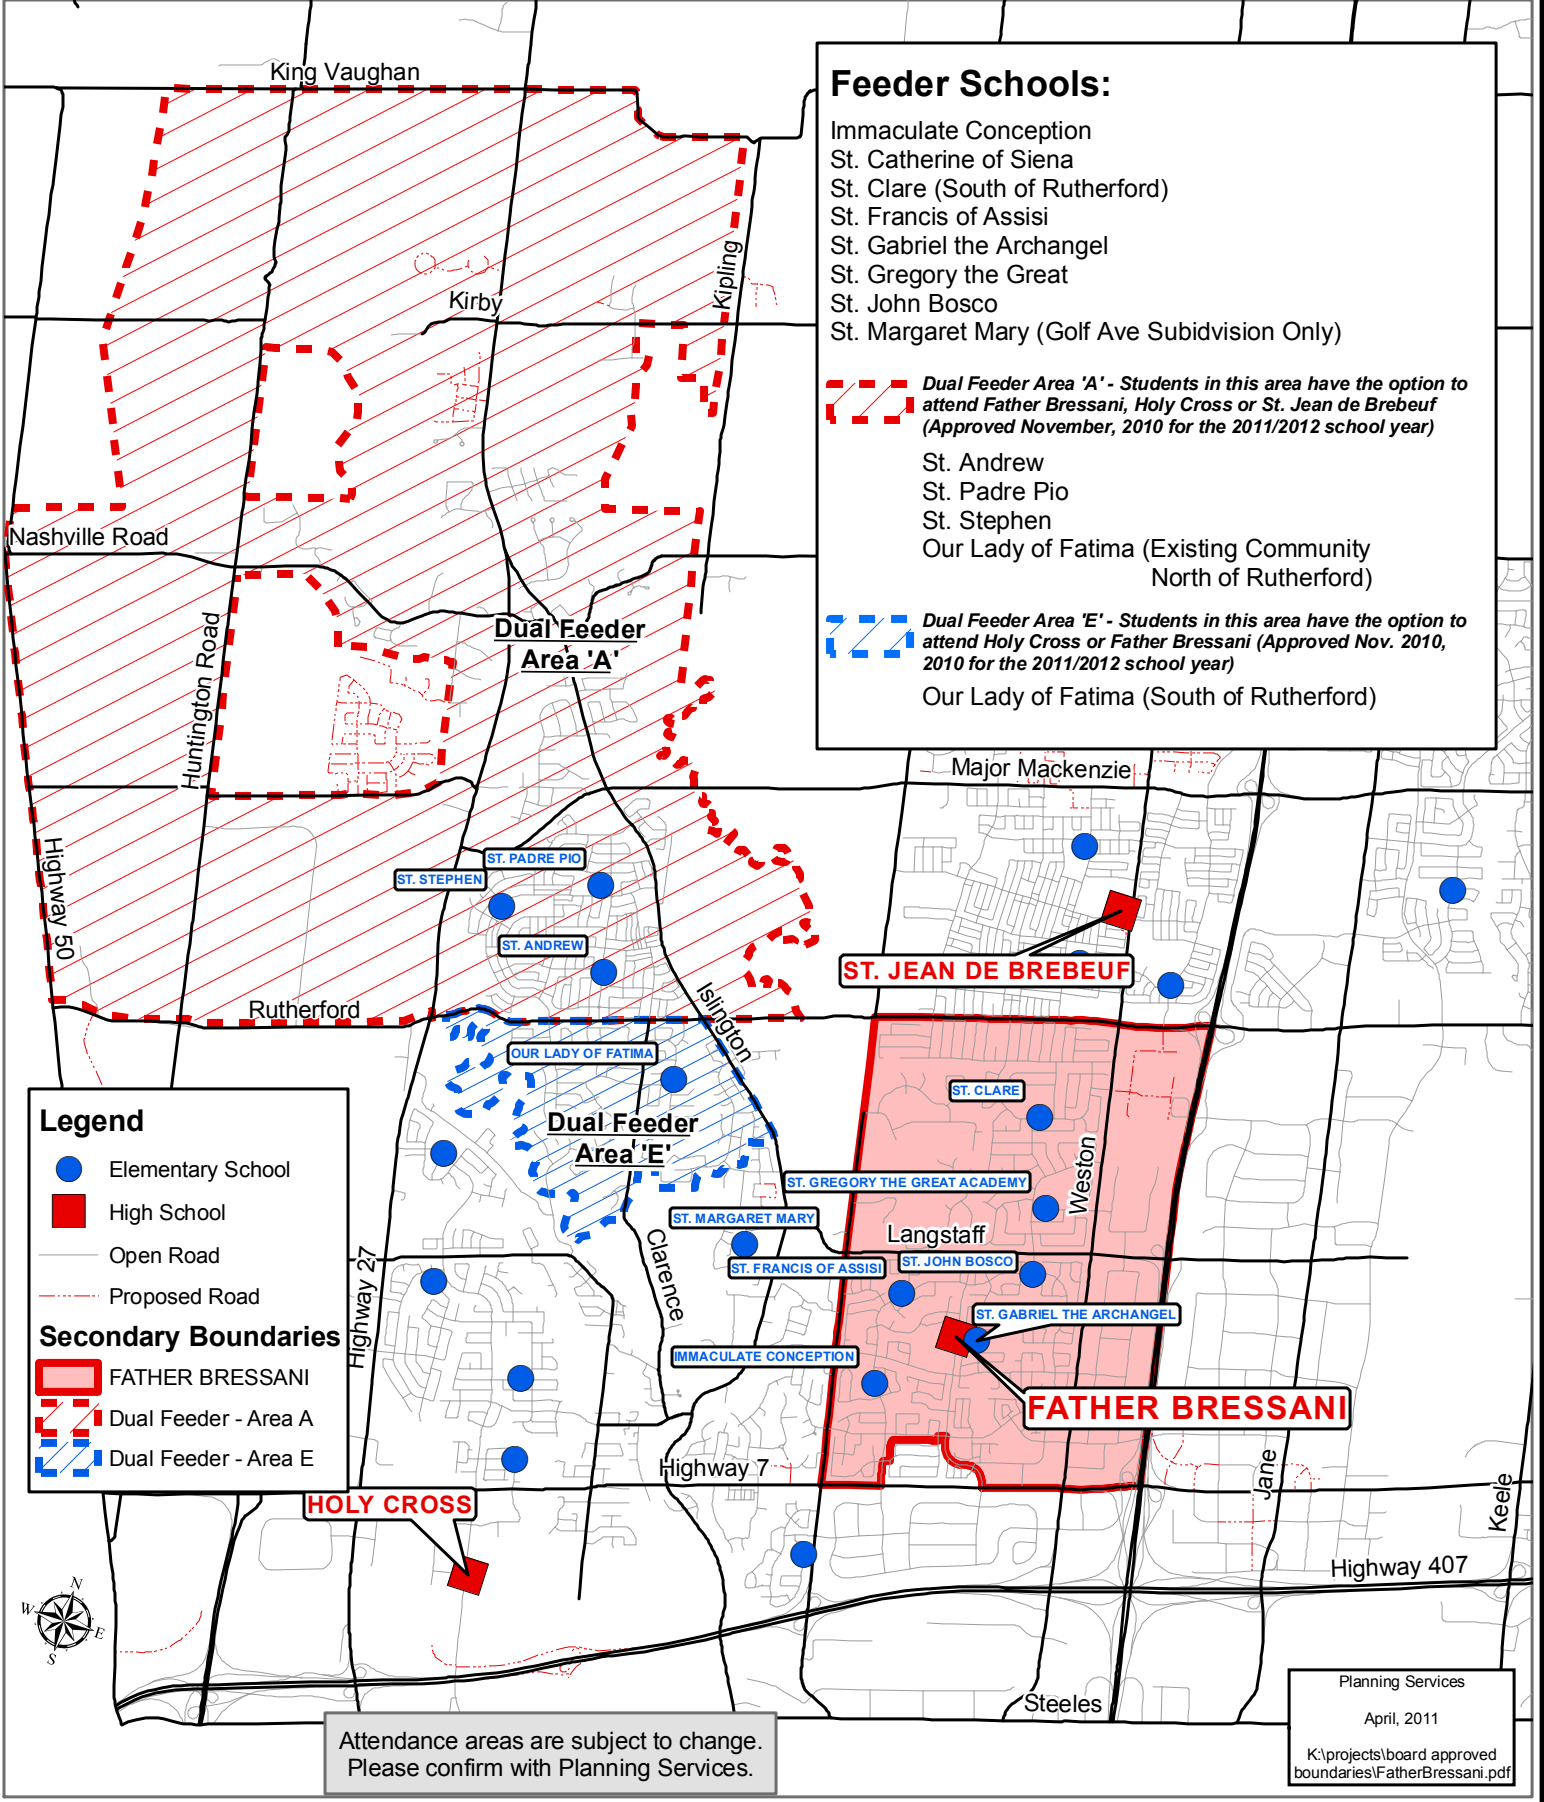

Father Bressani CHS

250 Ansley Grove Road
(905) 851-6643

Board Approved: September 26, 2006
Dual Feeder Approvals: November, 2010
Revised: April 12, 2011

Feeder Schools:

- Immaculate Conception
- St. Catherine of Siena
- St. Clare (South of Rutherford)
- St. Francis of Assisi
- St. Gabriel the Archangel
- St. Gregory the Great
- St. John Bosco
- St. Margaret Mary (Golf Ave Subdivision Only)

Dual Feeder Area 'A' - Students in this area have the option to attend Father Bressani, Holy Cross or St. Jean de Brebeuf (Approved November, 2010 for the 2011/2012 school year)

- St. Andrew
- St. Padre Pio
- St. Stephen
- Our Lady of Fatima (Existing Community North of Rutherford)

Dual Feeder Area 'E' - Students in this area have the option to attend Holy Cross or Father Bressani (Approved Nov. 2010, 2010 for the 2011/2012 school year)

- Our Lady of Fatima (South of Rutherford)

Legend

- Elementary School
- High School
- Open Road
- - - Proposed Road

Secondary Boundaries

- FATHER BRESSANI
- ▨ Dual Feeder - Area A
- ▨ Dual Feeder - Area E

Attendance areas are subject to change. Please confirm with Planning Services.