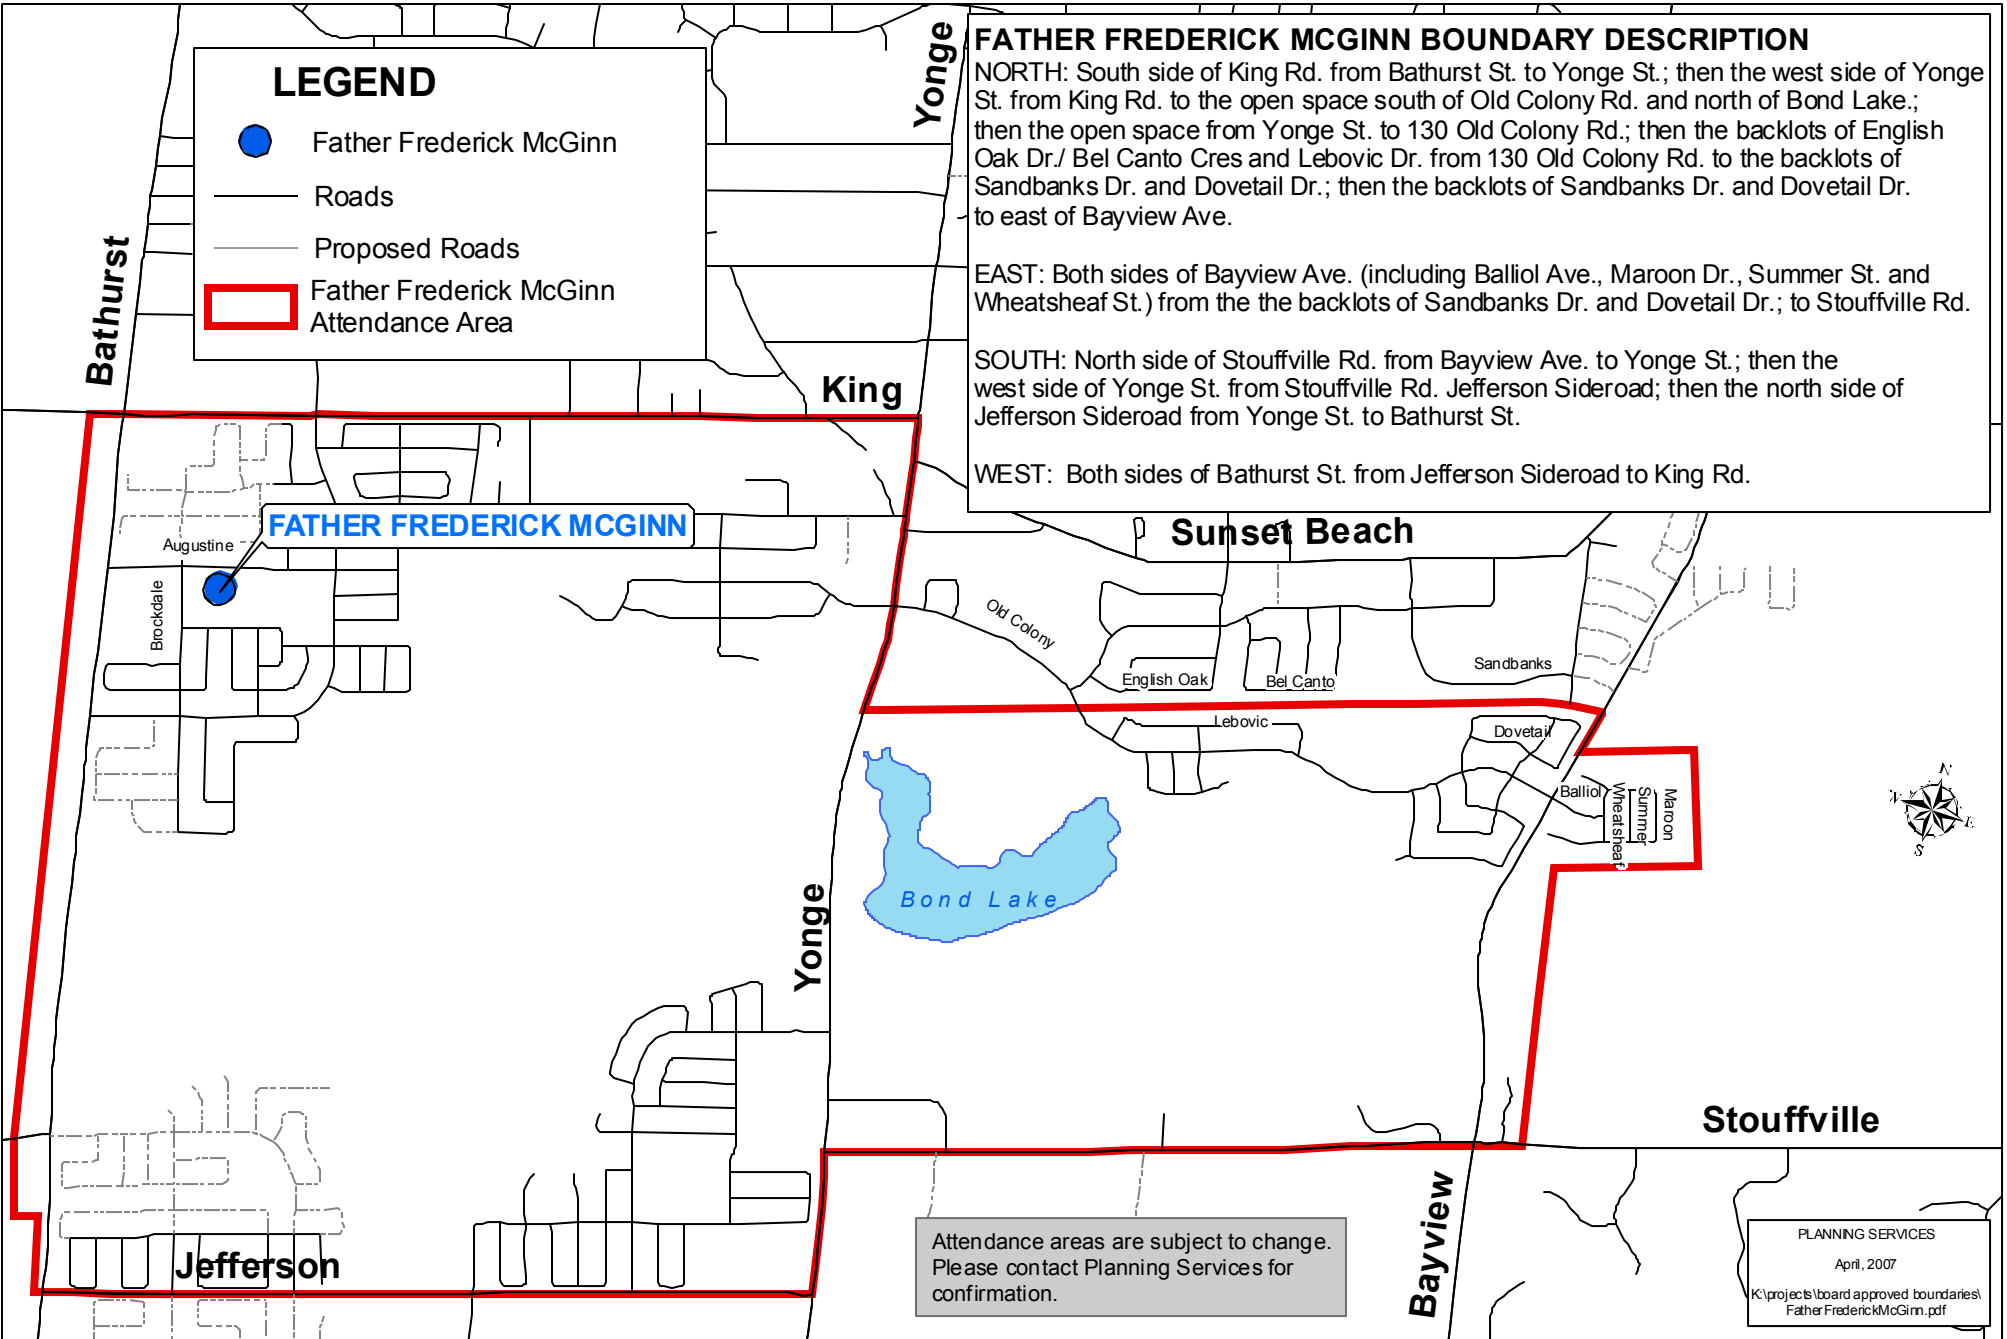

Father Frederick McGinn

61 Brockdale Street
Phone # TBD

Board Approved: May 9, 2006
Date Effective: September, 2007

LEGEND

- Father Frederick McGinn
- Roads
- - - Proposed Roads
- Father Frederick McGinn Attendance Area

FATHER FREDERICK MCGINN BOUNDARY DESCRIPTION

NORTH: South side of King Rd. from Bathurst St. to Yonge St.; then the west side of Yonge St. from King Rd. to the open space south of Old Colony Rd. and north of Bond Lake.; then the open space from Yonge St. to 130 Old Colony Rd.; then the backlots of English Oak Dr./ Bel Canto Cres and Lebovic Dr. from 130 Old Colony Rd. to the backlots of Sandbanks Dr. and Dovetail Dr.; then the backlots of Sandbanks Dr. and Dovetail Dr. to east of Bayview Ave.

EAST: Both sides of Bayview Ave. (including Balliol Ave., Maroon Dr., Summer St. and Wheatsheaf St.) from the the backlots of Sandbanks Dr. and Dovetail Dr.; to Stouffville Rd.

SOUTH: North side of Stouffville Rd. from Bayview Ave. to Yonge St.; then the west side of Yonge St. from Stouffville Rd. to Jefferson Sideroad; then the north side of Jefferson Sideroad from Yonge St. to Bathurst St.

WEST: Both sides of Bathurst St. from Jefferson Sideroad to King Rd.

Attendance areas are subject to change.
Please contact Planning Services for confirmation.

PLANNING SERVICES
April, 2007
K:\projects\board approved boundaries\ Father Frederick McGinn.pdf