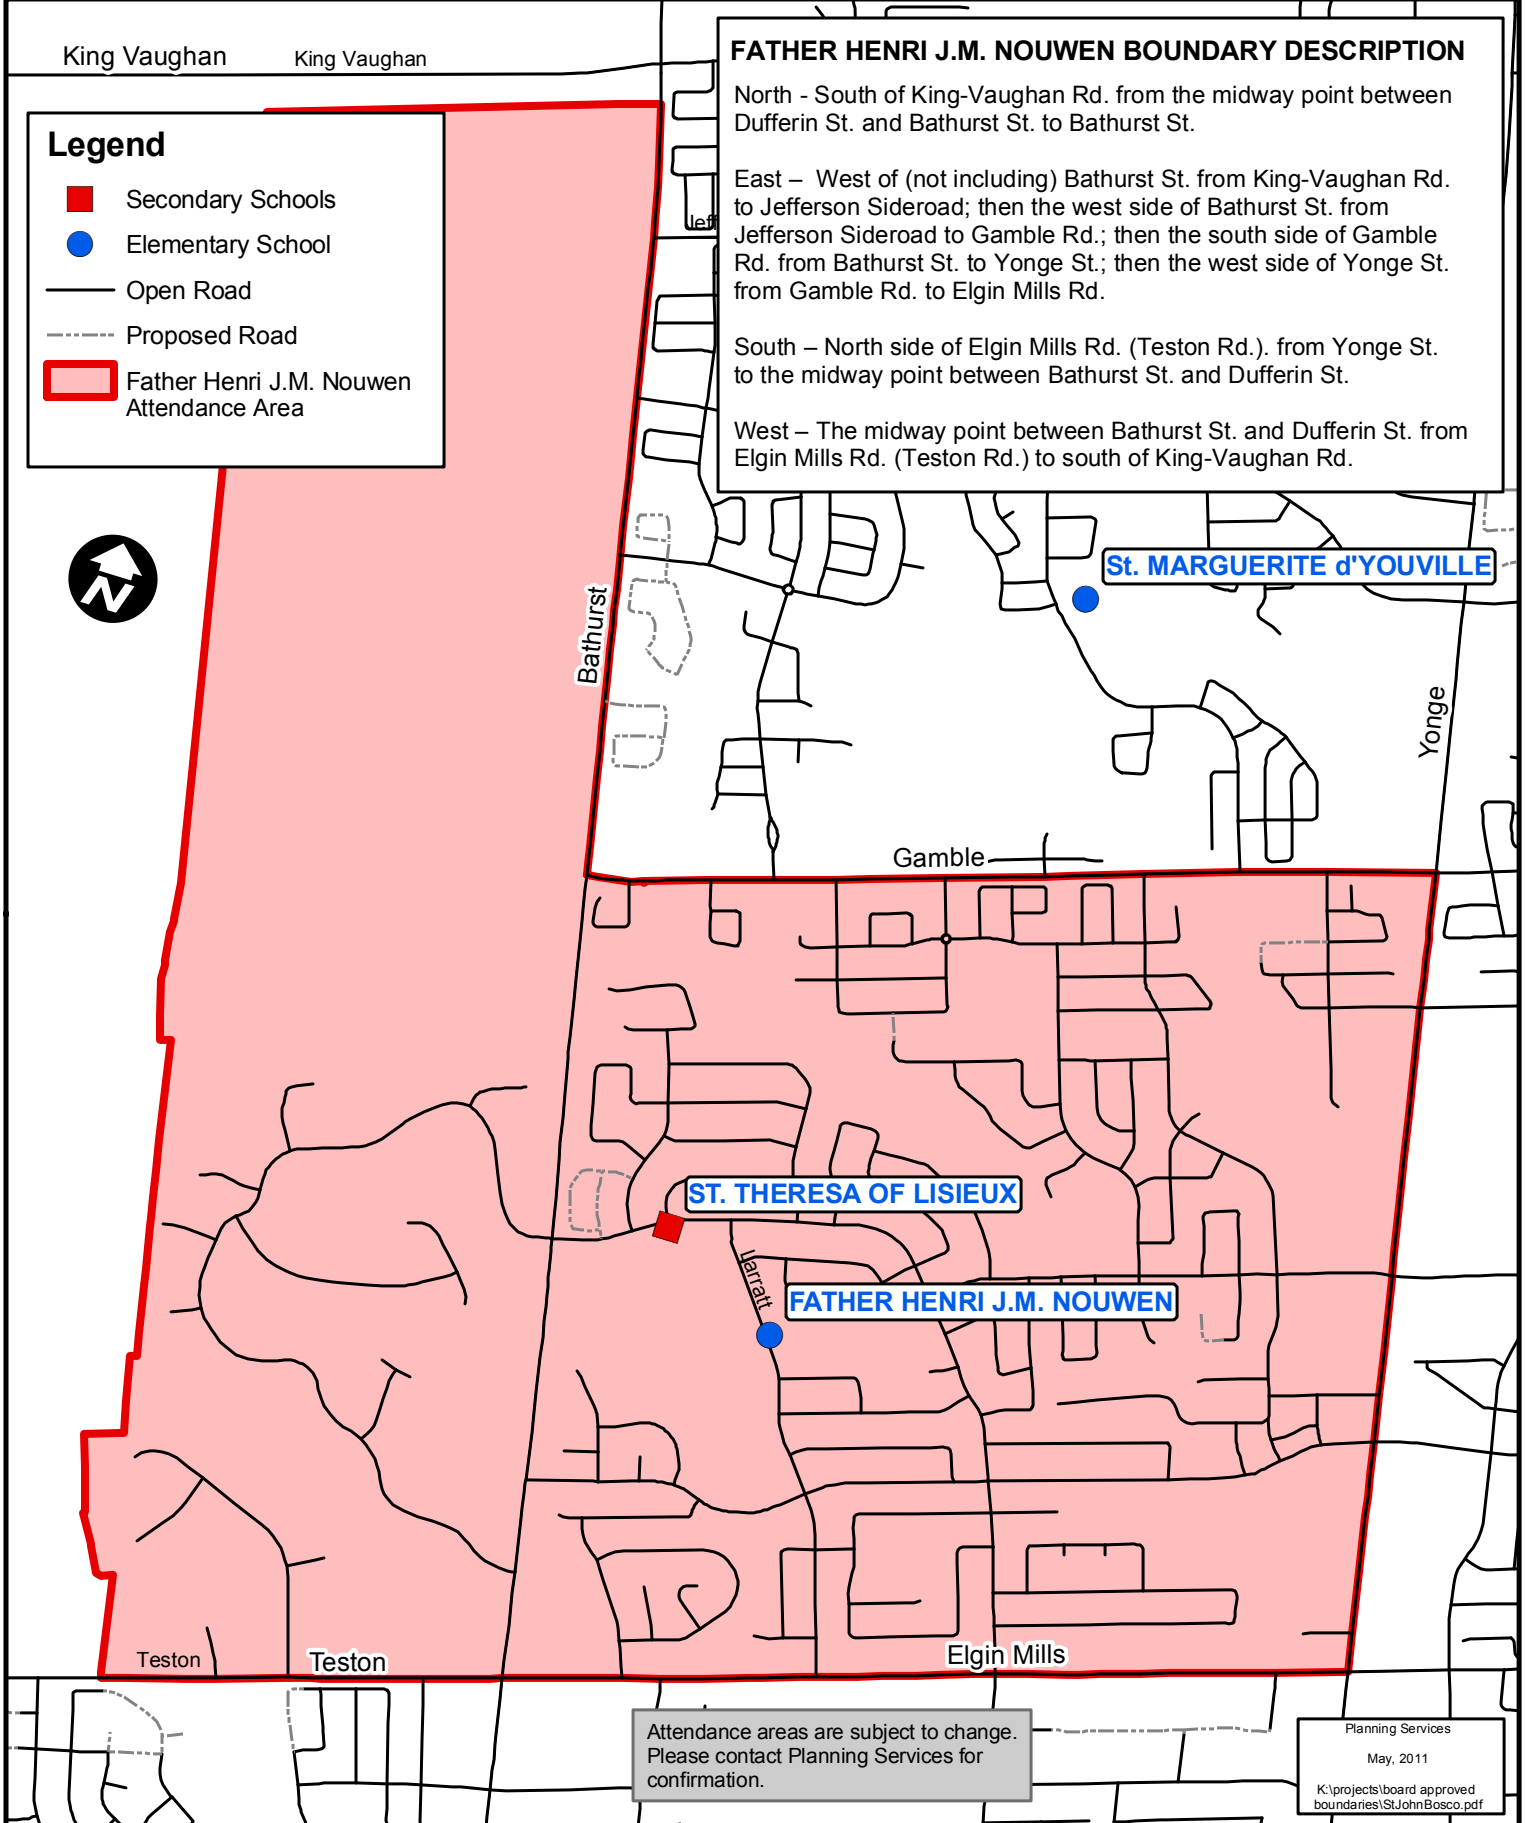

Father Henri J.M. Nouwen

121 Larratt Lane
(905) 884-4023

Board Approved: May 17, 2011
Date Effective: May 17, 2011

King Vaughan King Vaughan

Legend

- Secondary Schools
- Elementary School
- Open Road
- - - Proposed Road
- Father Henri J.M. Nouwen Attendance Area

FATHER HENRI J.M. NOUWEN BOUNDARY DESCRIPTION

North - South of King-Vaughan Rd. from the midway point between Dufferin St. and Bathurst St. to Bathurst St.

East - West of (not including) Bathurst St. from King-Vaughan Rd. to Jefferson Sideroad; then the west side of Bathurst St. from Jefferson Sideroad to Gamble Rd.; then the south side of Gamble Rd. from Bathurst St. to Yonge St.; then the west side of Yonge St. from Gamble Rd. to Elgin Mills Rd.

South - North side of Elgin Mills Rd. (Teston Rd.) from Yonge St. to the midway point between Bathurst St. and Dufferin St.

West - The midway point between Bathurst St. and Dufferin St. from Elgin Mills Rd. (Teston Rd.) to south of King-Vaughan Rd.

Attendance areas are subject to change.
Please contact Planning Services for confirmation.