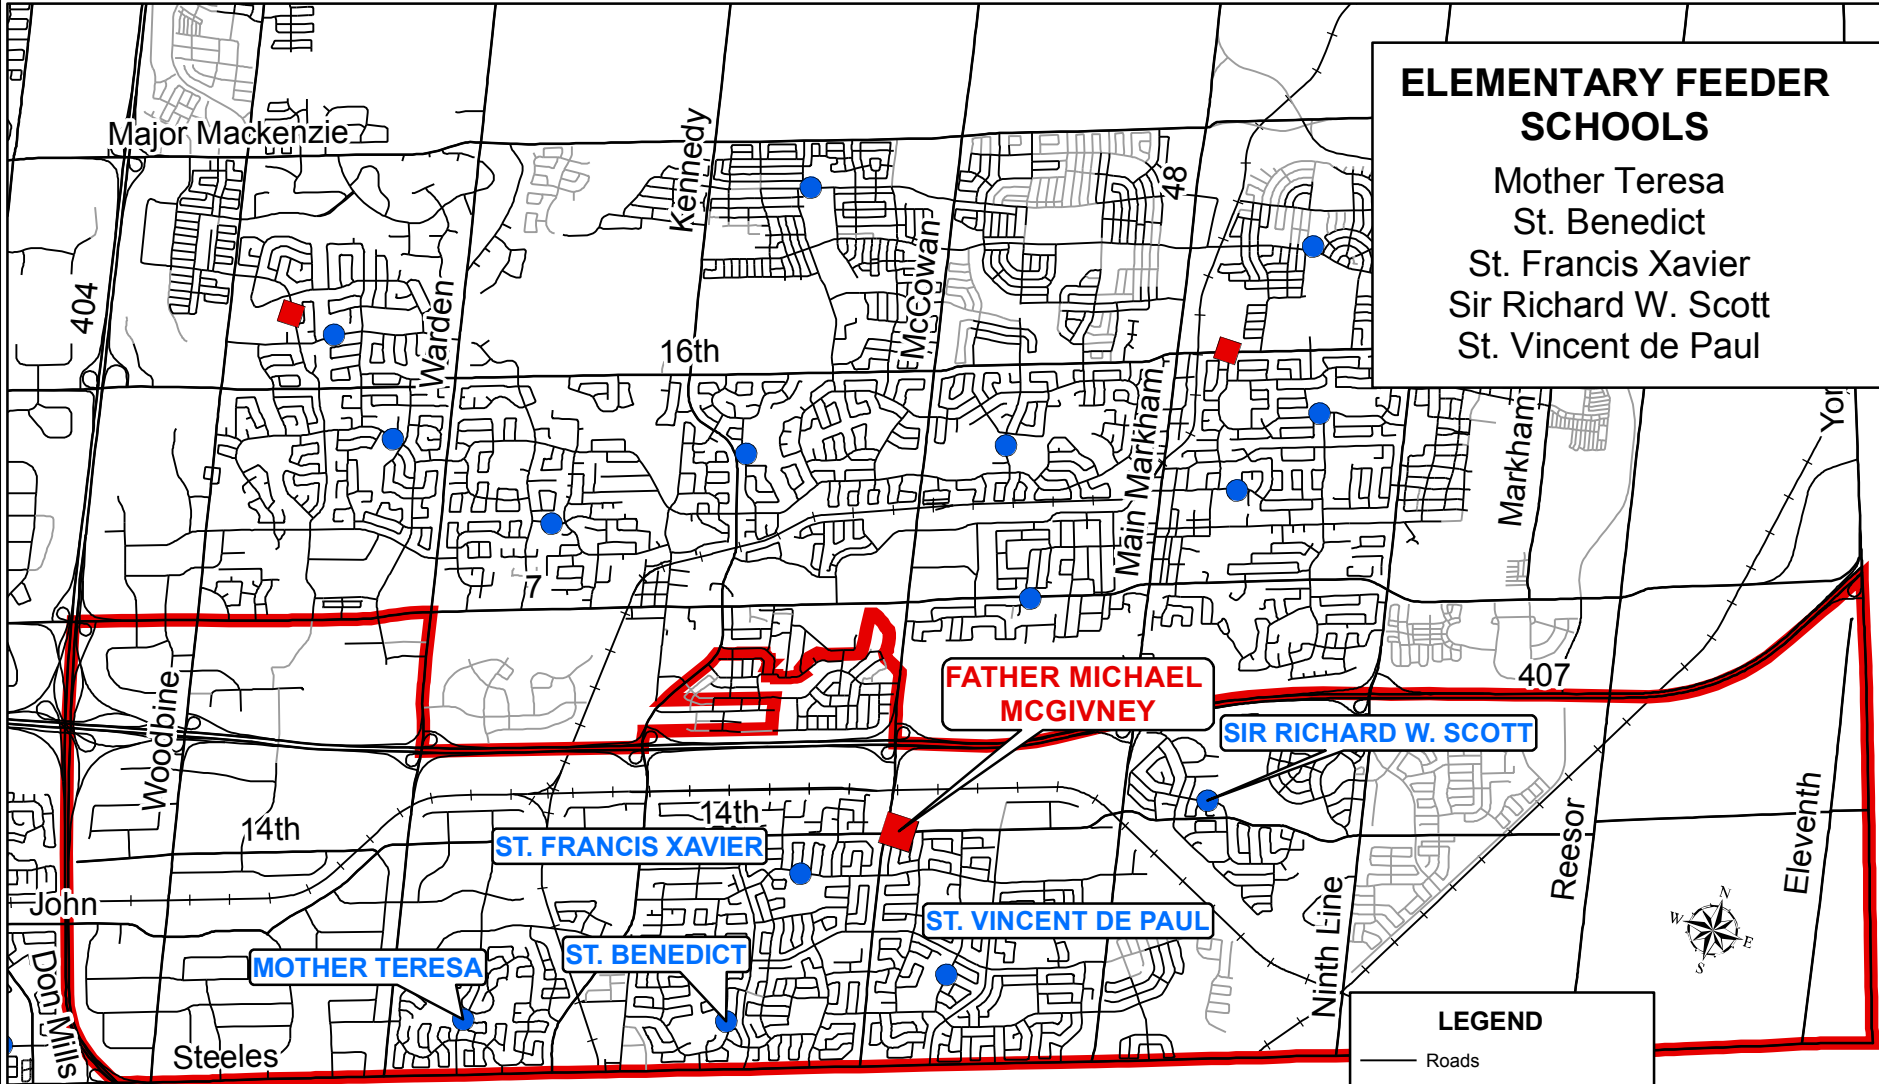

FATHER MICHAEL MCGIVNEY

5300 14th Avenue
(905) 472-4961

Board Approved: May 30, 2000
Effective: September 5, 2000

ELEMENTARY FEEDER SCHOOLS

- Mother Teresa
- St. Benedict
- St. Francis Xavier
- Sir Richard W. Scott
- St. Vincent de Paul

Attendance areas are subject to change. Please contact Planning Services for confirmation.

LEGEND

- Roads
- Proposed Roads
- Railway
- Elementary School
- Secondary School
- Father Michael McGivney Attendance Area