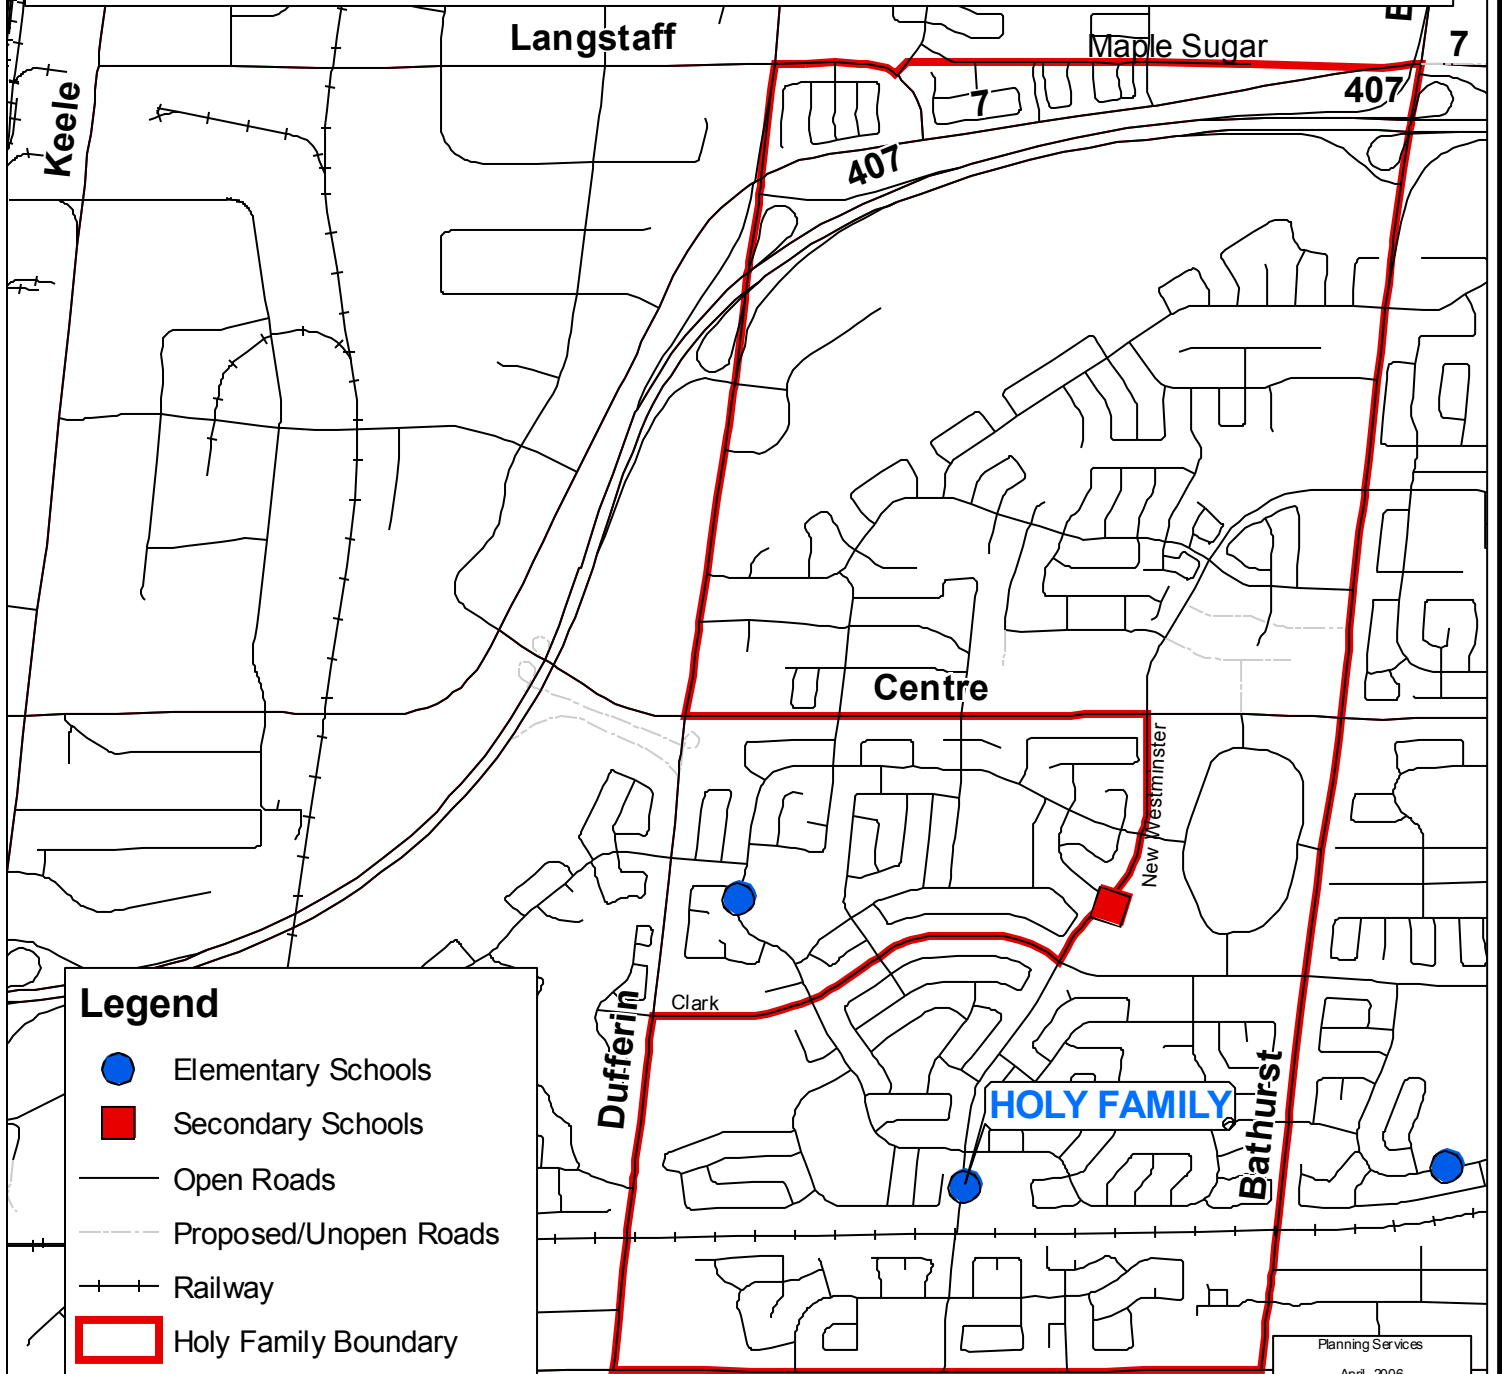

Holy Family

21 Mullen Drive

(905) 882-4844

BOUNDARY DESCRIPTION

NORTH: Both sides of Langstaff Rd. from Dufferin St. to Maple Sugar Lane; then the south side of Maple Sugar Lane from Langstaff Rd. to Highway 7; then the south side of Highway 7 from Maple Sugar Lane to Bathurst St.

EAST: The west side of Bathurst St. from Highway 7 to Steeles Ave.

SOUTH: The north side of Steeles Ave. from Bathurst St. to Dufferin St.

WEST: East side of Dufferin St. from Steeles Ave. to Clark Ave.; then the south side of Clark Ave. from Dufferin St. to New Westminster Dr.; then the east side of New Westminster Dr. from Clark Ave to Centre St.; then the north side of Centre St. from New Westminster Dr. to Dufferin St.; Then the east side of Dufferin St. from Centre St. to Langstaff Rd.

Legend

- Elementary Schools
- Secondary Schools
- Open Roads
- - - Proposed/Unopen Roads
- + + Railway
- Holy Family Boundary