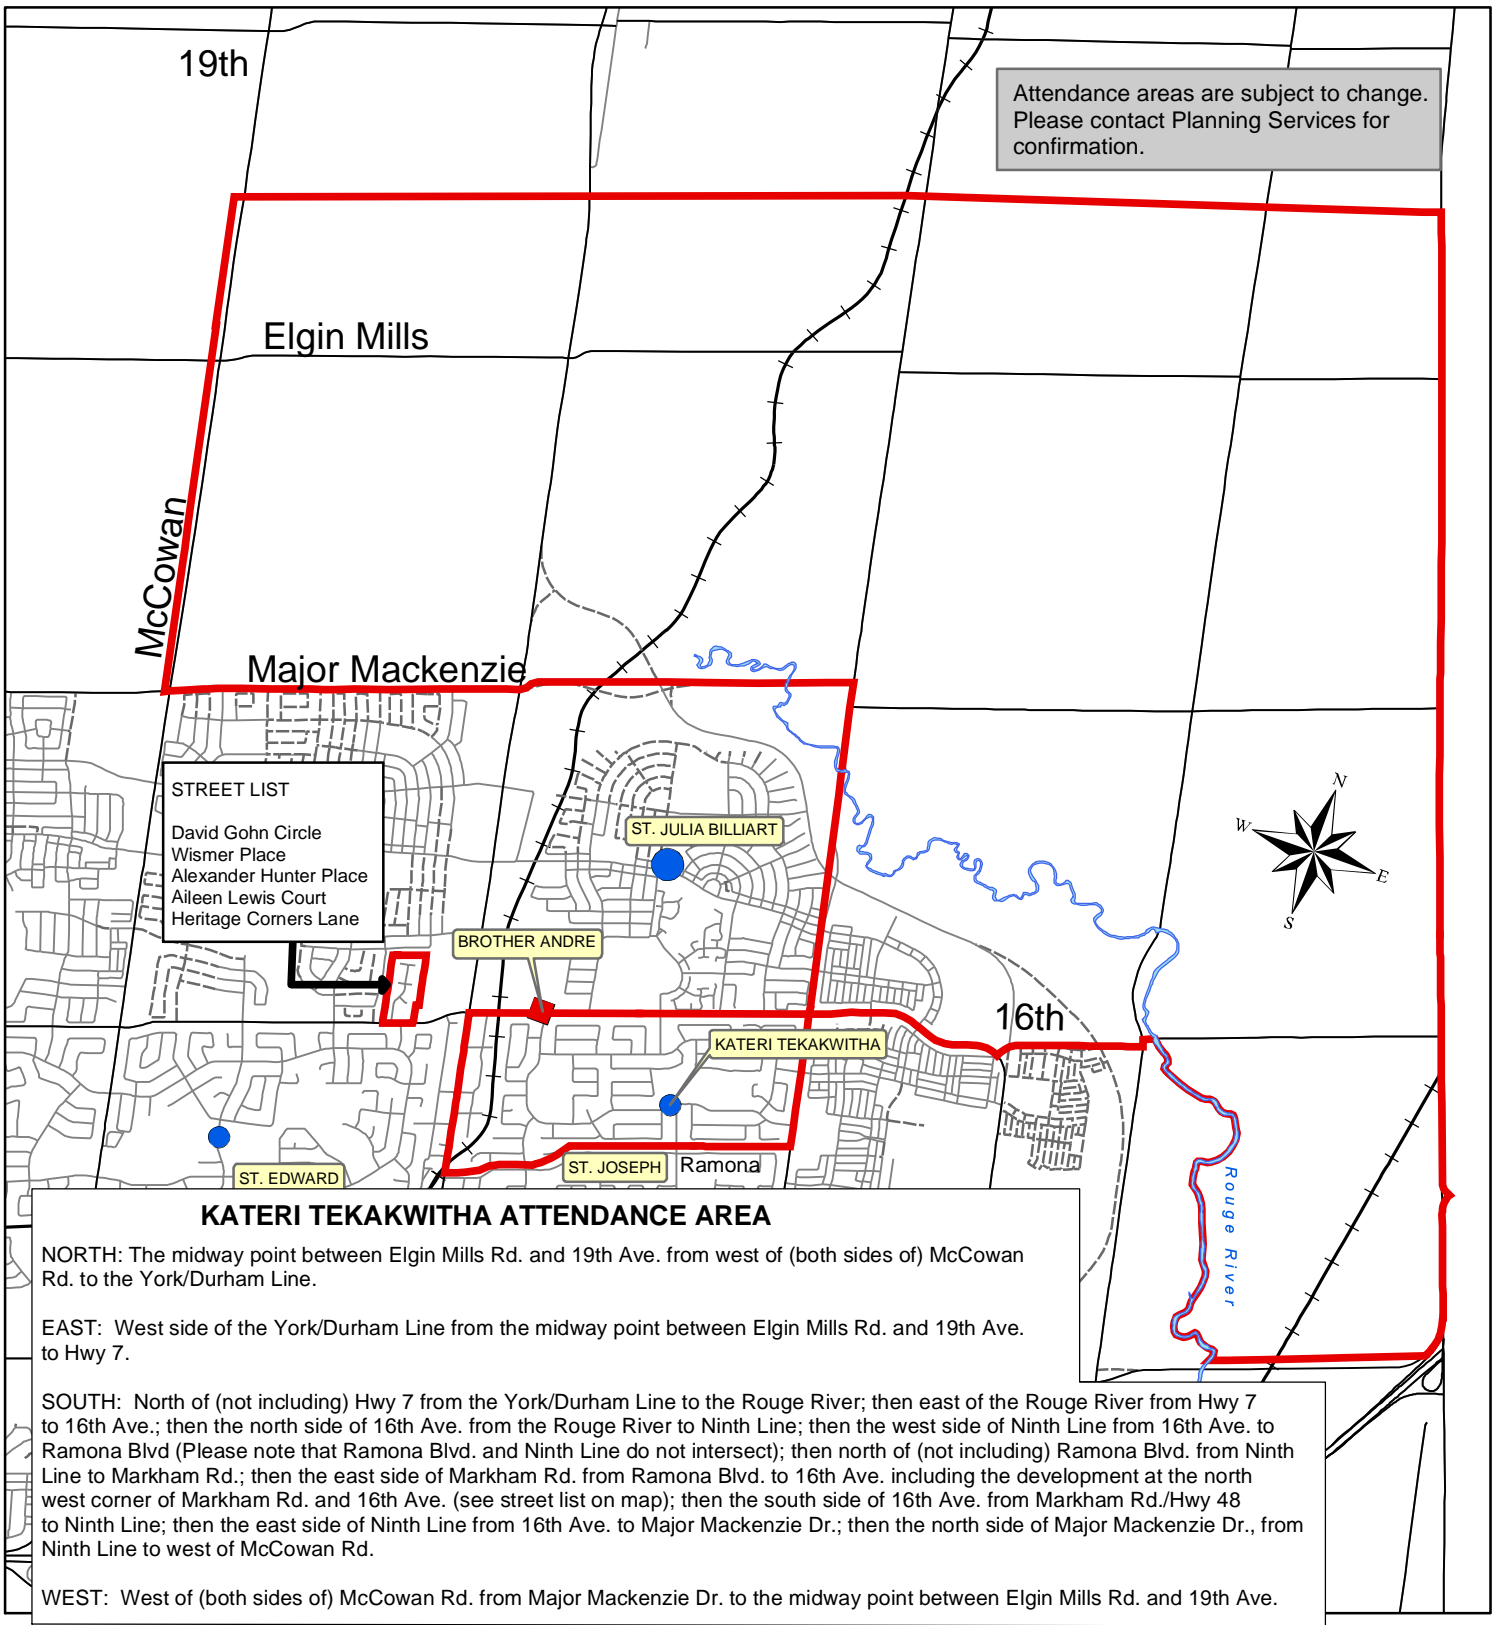

Kateri Tekakwitha 230 Fincham Ave

Board Approved: April 12, 2005
Date Effective: September 6, 2005

LEGEND

- Elementary Schools
- Secondary Schools
- Open Roads
- - - Proposed Roads
- Railway Tracks
- Rouge River
- Kateri Tekakwitha Boundary

0 1 2 Kilometers

Planning Services
April, 2005

K:\projects\2004\requests\
boundary maps\
KateriTekakwitha.mxd