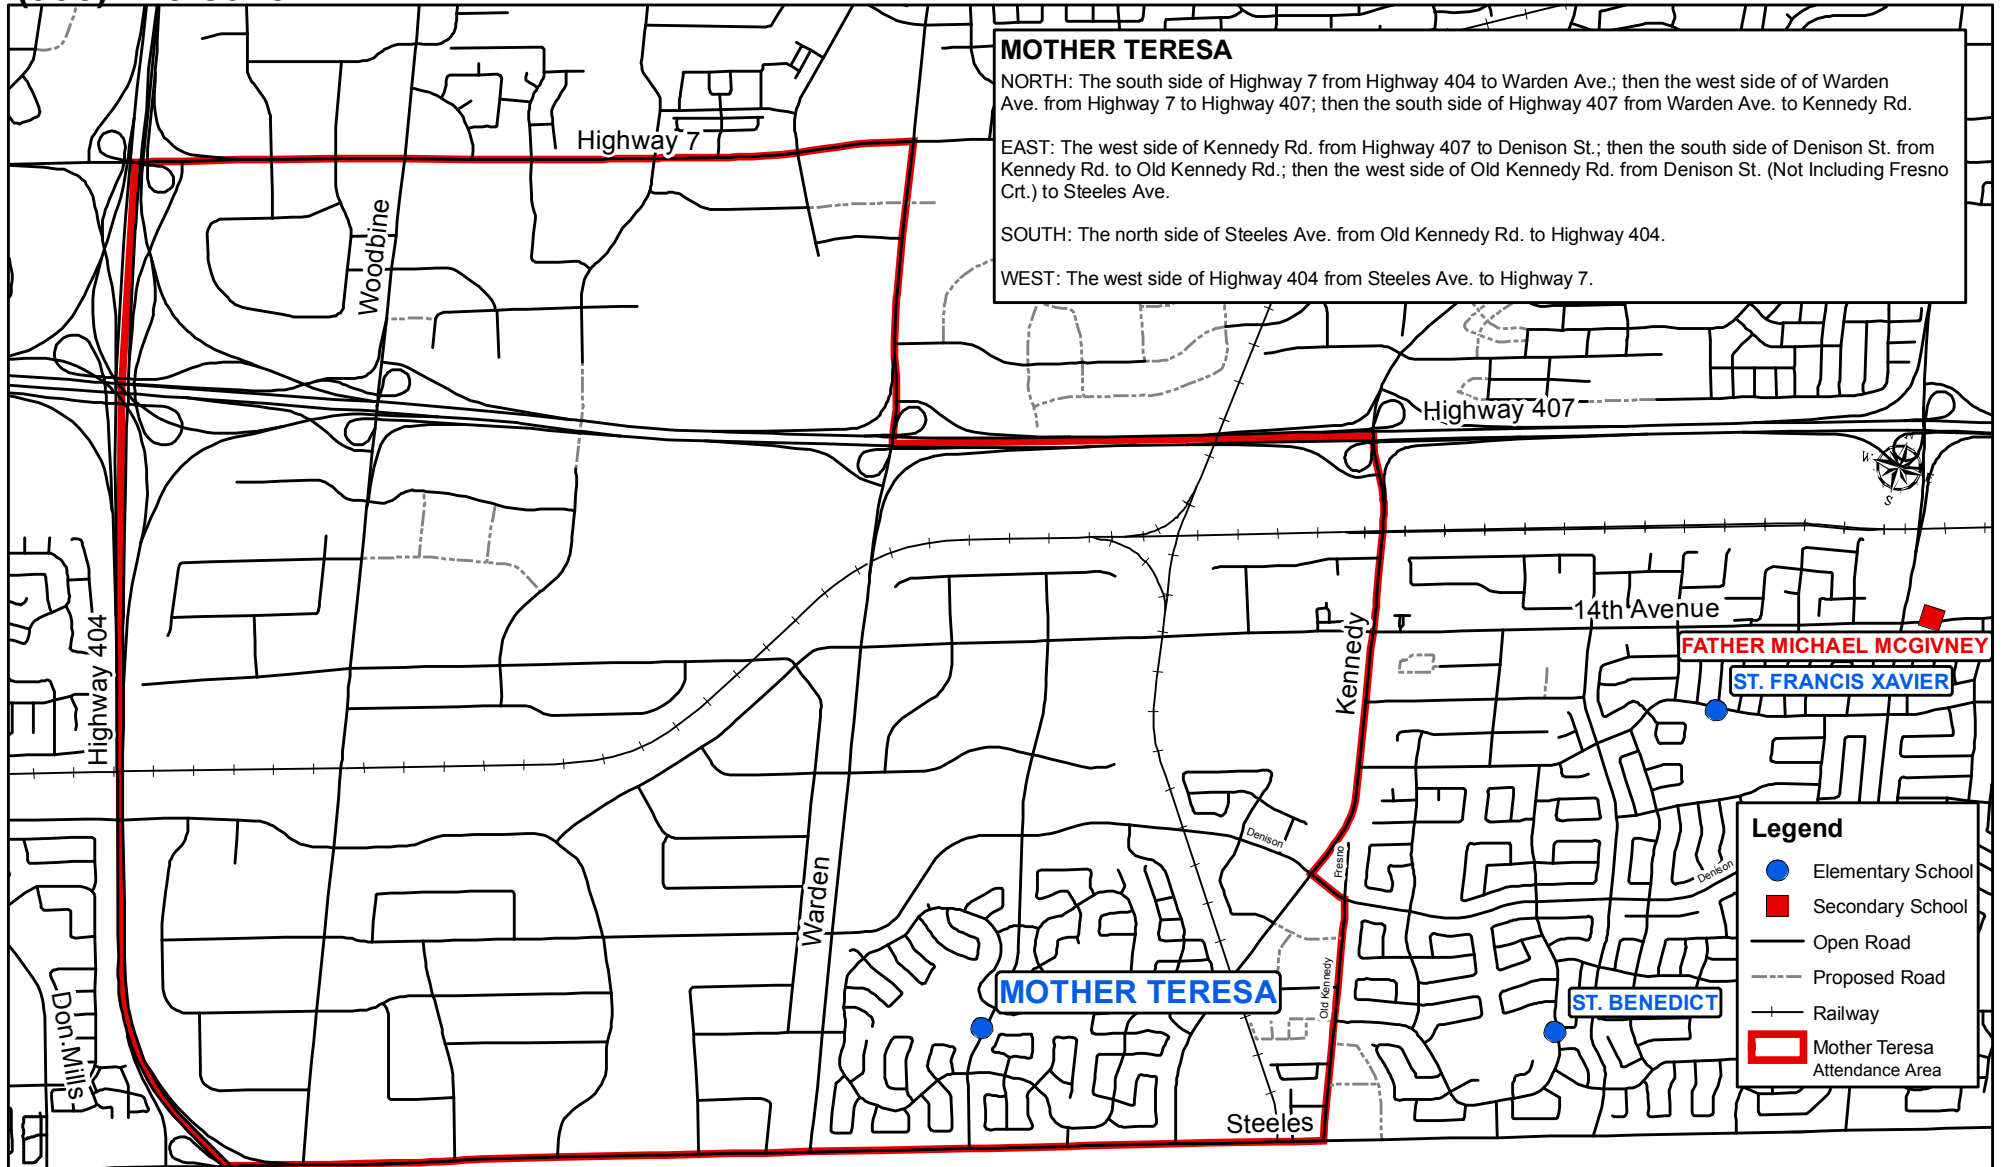

# Mother Teresa

7100 Birchmount Avenue

(905) 475-8025

**MOTHER TERESA**

NORTH: The south side of Highway 7 from Highway 404 to Warden Ave.; then the west side of Warden Ave. from Highway 7 to Highway 407; then the south side of Highway 407 from Warden Ave. to Kennedy Rd.

EAST: The west side of Kennedy Rd. from Highway 407 to Denison St.; then the south side of Denison St. from Kennedy Rd. to Old Kennedy Rd.; then the west side of Old Kennedy Rd. from Denison St. (Not Including Fresno Crt.) to Steeles Ave.

SOUTH: The north side of Steeles Ave. from Old Kennedy Rd. to Highway 404.

WEST: The west side of Highway 404 from Steeles Ave. to Highway 7.

Attendance areas are subject to change.  
Please contact Planning Services for confirmation.