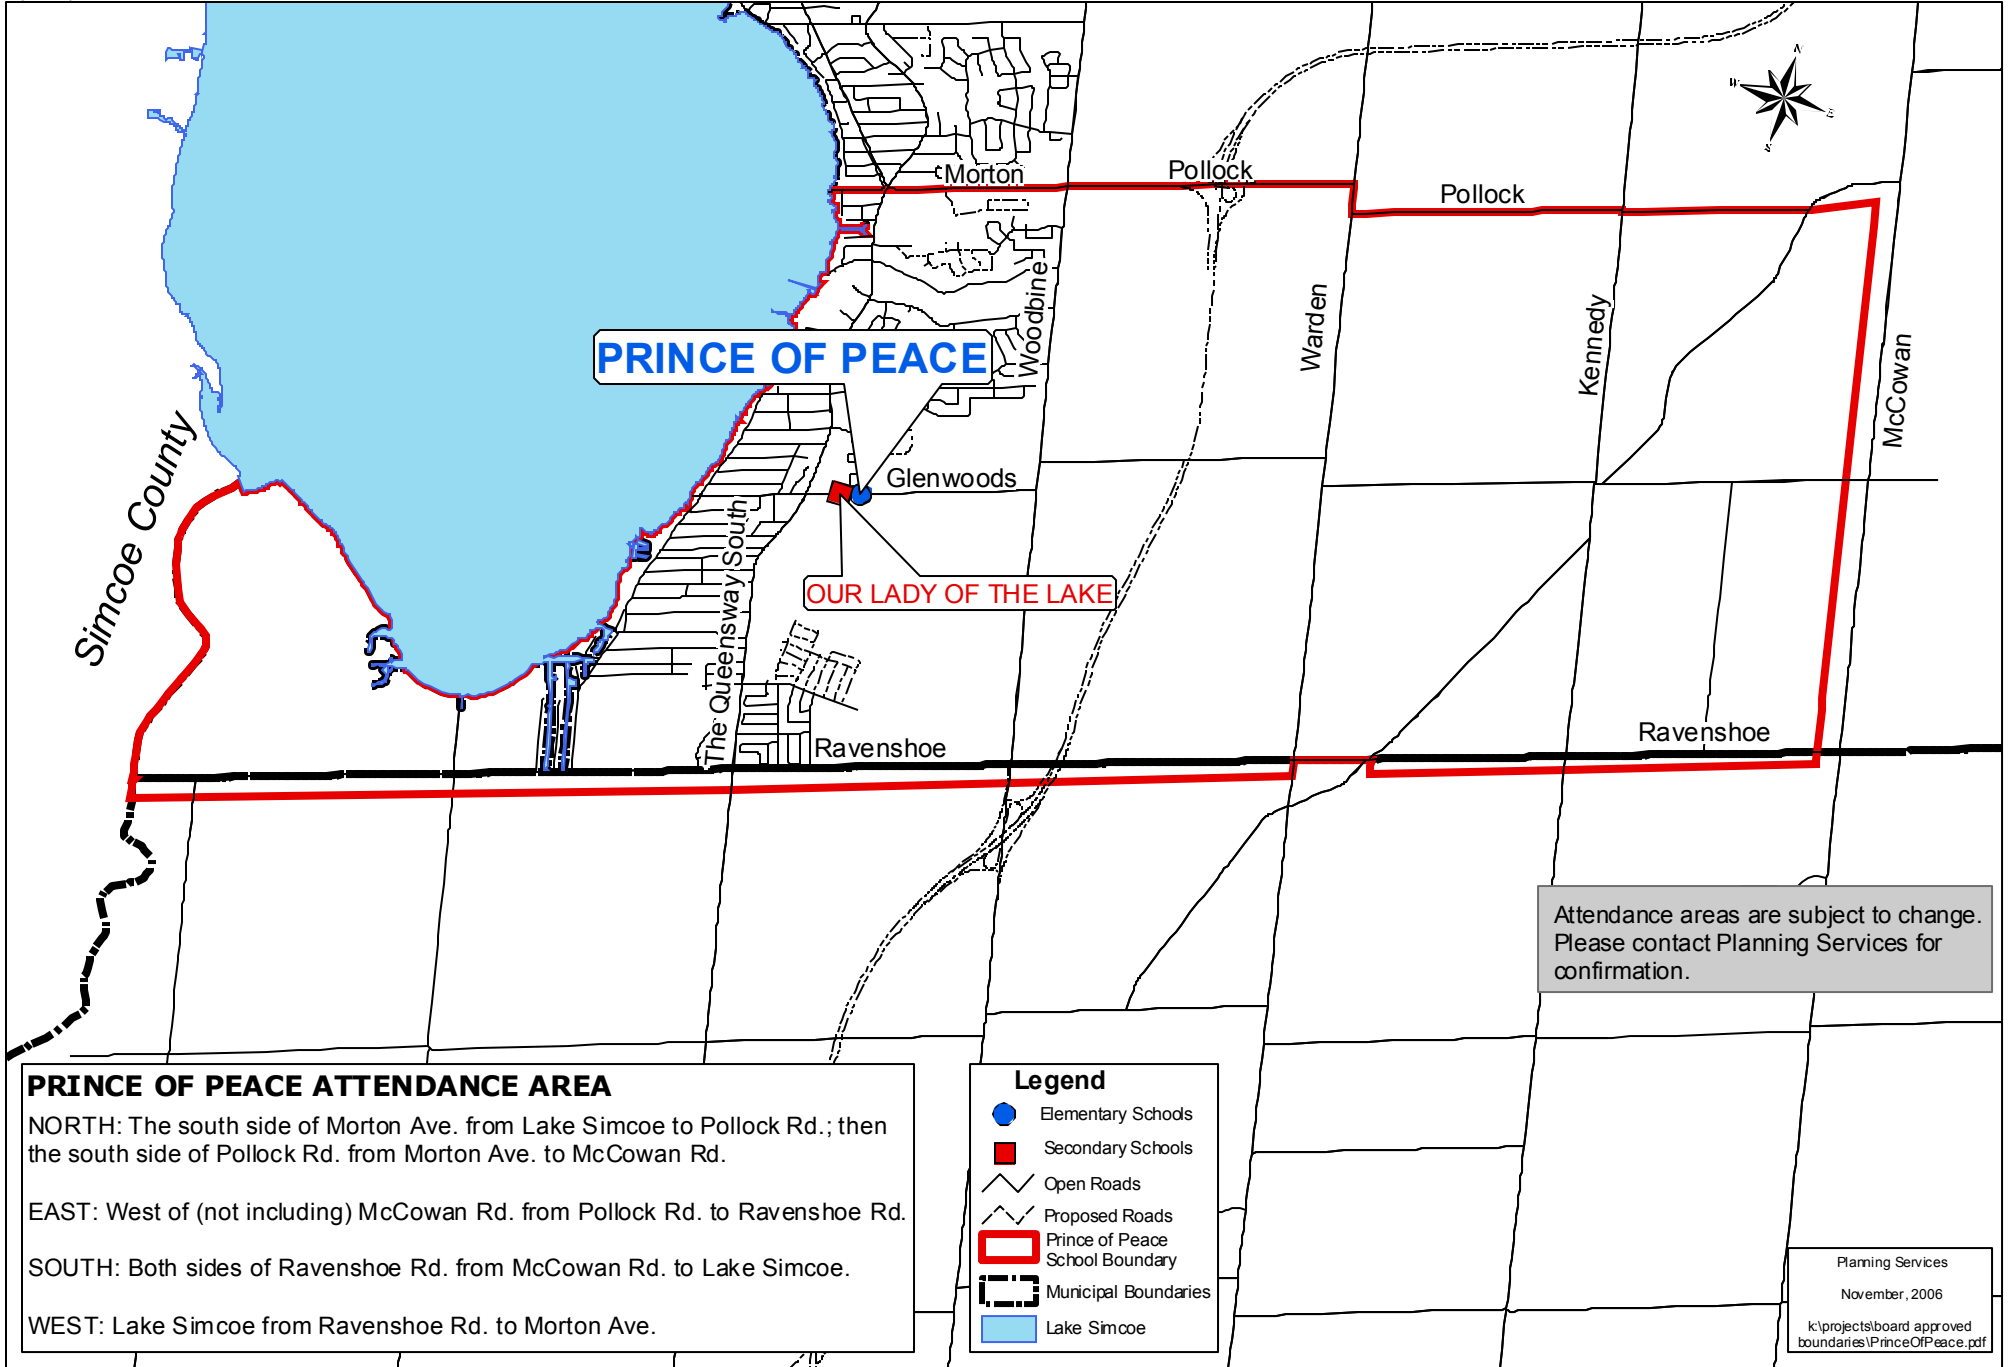

Prince Of Peace (JK - Grade 6)

181 Glenwoods Ave
(905) 476-1551

Date Effective: Upon Opening

PRINCE OF PEACE

OUR LADY OF THE LAKE

PRINCE OF PEACE ATTENDANCE AREA
 NORTH: The south side of Morton Ave. from Lake Simcoe to Pollock Rd.; then the south side of Pollock Rd. from Morton Ave. to McCowan Rd.
 EAST: West of (not including) McCowan Rd. from Pollock Rd. to Ravenshoe Rd.
 SOUTH: Both sides of Ravenshoe Rd. from McCowan Rd. to Lake Simcoe.
 WEST: Lake Simcoe from Ravenshoe Rd. to Morton Ave.

- Legend**
- Elementary Schools
 - Secondary Schools
 - Open Roads
 - Proposed Roads
 - Prince of Peace School Boundary
 - Municipal Boundaries
 - Lake Simcoe

Attendance areas are subject to change. Please contact Planning Services for confirmation.