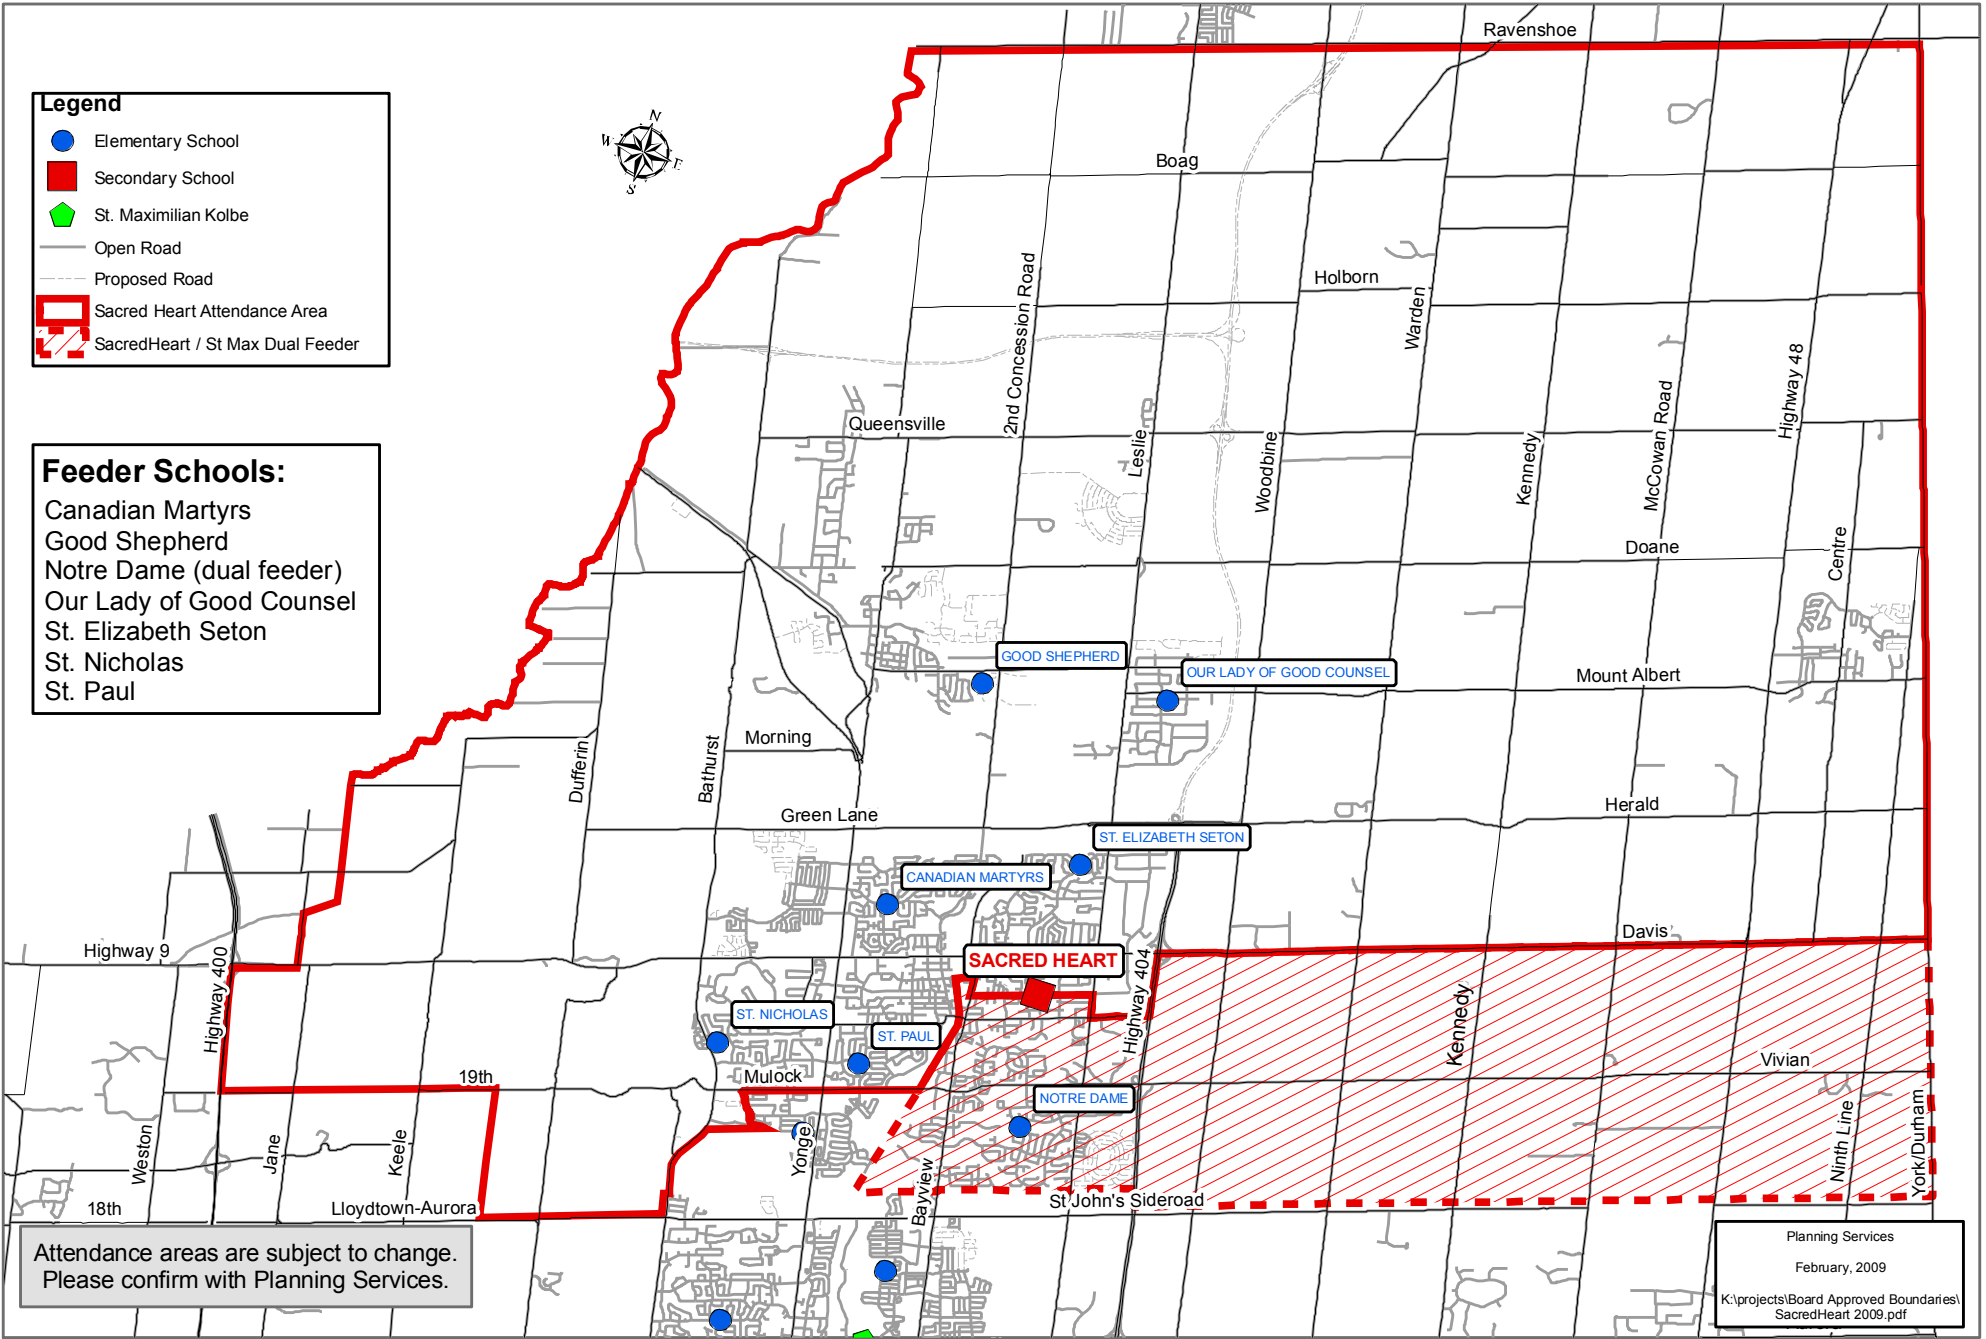

Sacred Heart CHS

Board Approved: February 24, 2009
Effective: Upon Opening of St. Maximilian Kolbe CHS

Legend

- Elementary School
- Secondary School
- ◆ St. Maximilian Kolbe
- Open Road
- - - Proposed Road
- Sacred Heart Attendance Area
- SacredHeart / St Max Dual Feeder

Feeder Schools:

- Canadian Martyrs
- Good Shepherd
- Notre Dame (dual feeder)
- Our Lady of Good Counsel
- St. Elizabeth Seton
- St. Nicholas
- St. Paul

Attendance areas are subject to change.
Please confirm with Planning Services.