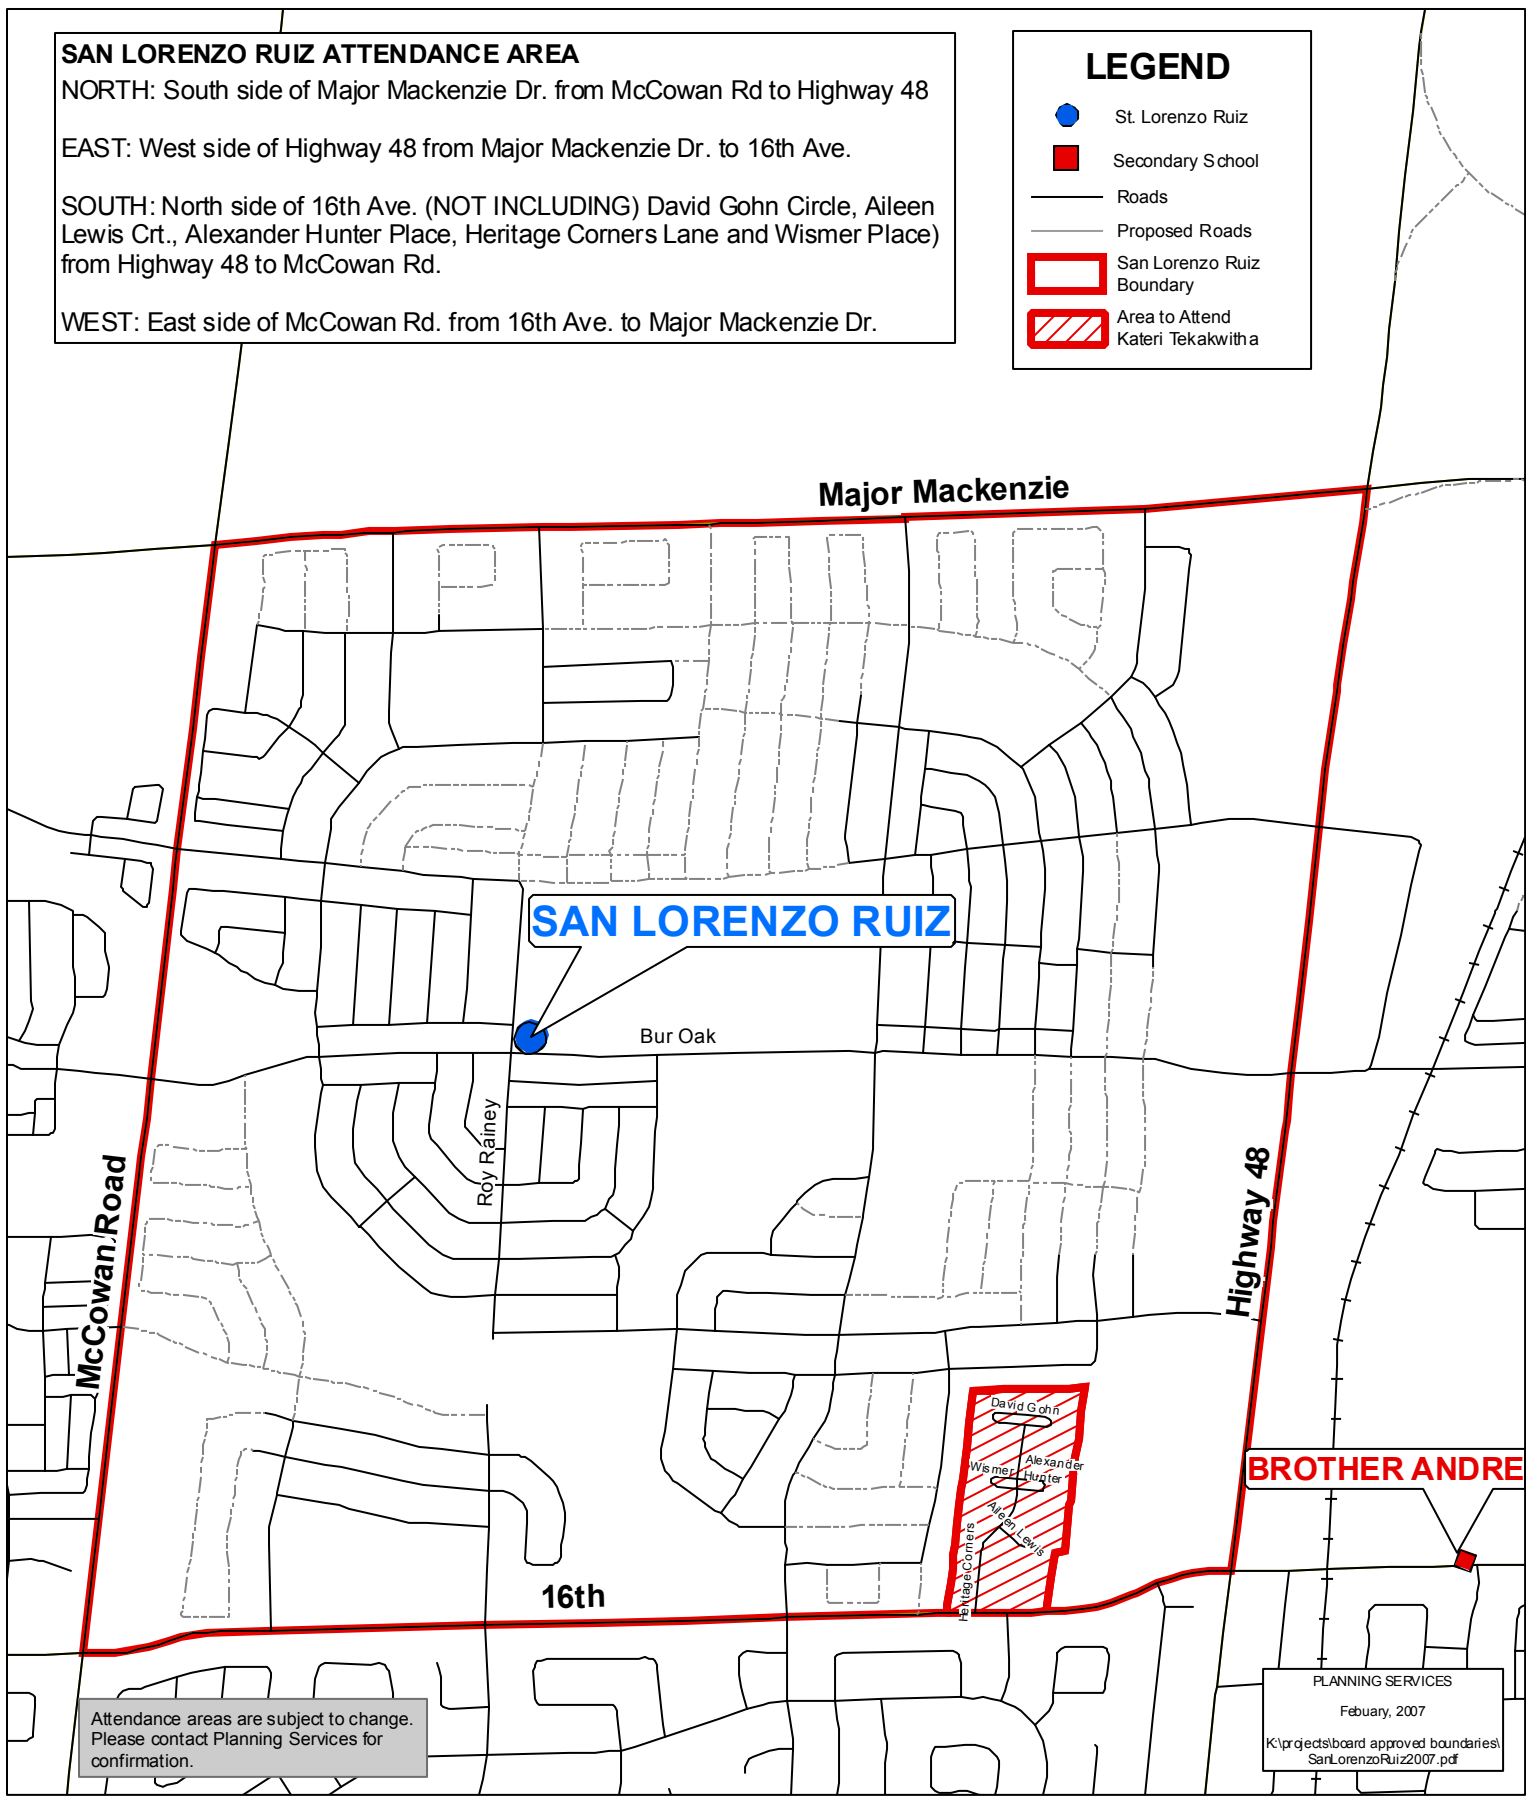

SAN LORENZO RUIZ

840 Bur Oak Ave
Phone TBD

Board Approved: May 23, 2006
Date Effective: September, 2007

SAN LORENZO RUIZ ATTENDANCE AREA

NORTH: South side of Major Mackenzie Dr. from McCowan Rd to Highway 48

EAST: West side of Highway 48 from Major Mackenzie Dr. to 16th Ave.

SOUTH: North side of 16th Ave. (NOT INCLUDING) David Gohn Circle, Aileen Lewis Cr., Alexander Hunter Place, Heritage Corners Lane and Wismer Place) from Highway 48 to McCowan Rd.

WEST: East side of McCowan Rd. from 16th Ave. to Major Mackenzie Dr.

LEGEND

-  St. Lorenzo Ruiz
-  Secondary School
-  Roads
-  Proposed Roads
-  San Lorenzo Ruiz Boundary
-  Area to Attend Kateri Tekakwitha