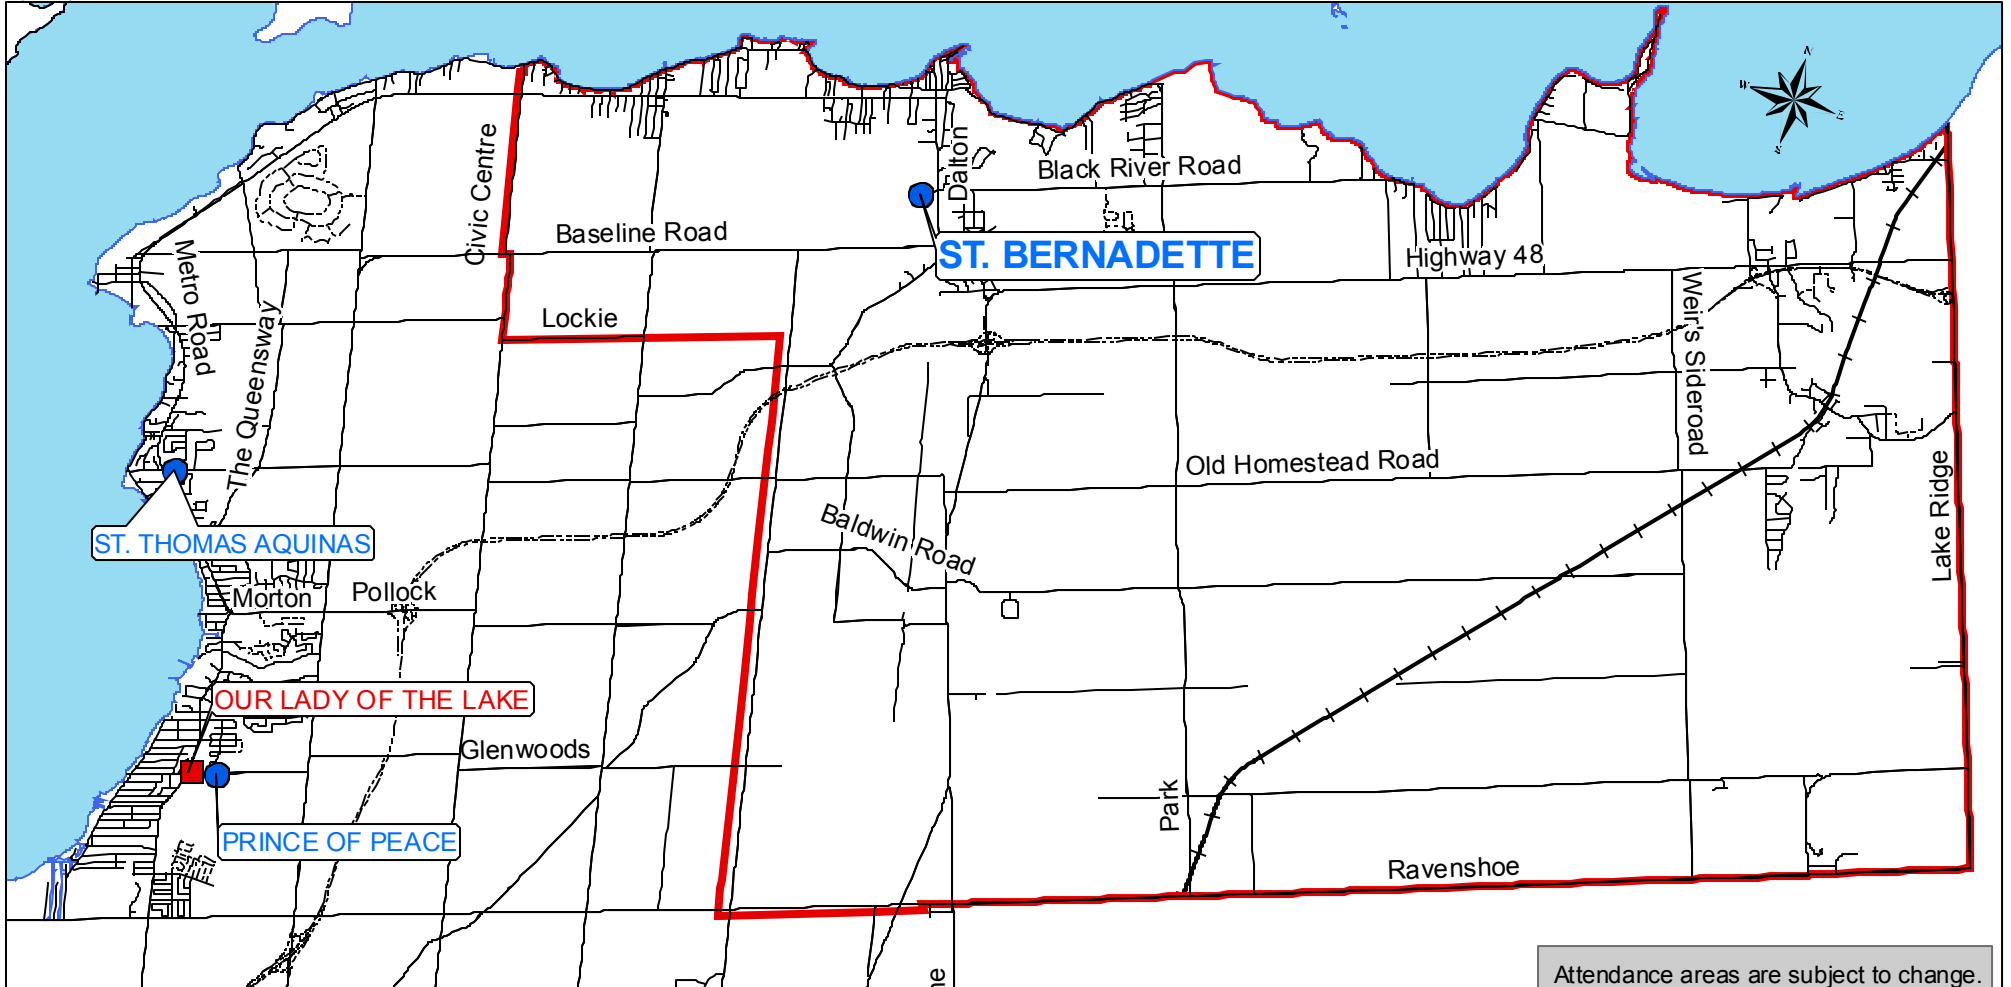

St. Bernadette (JK - Grade 6)

5279 Black River Road
(905) 722-6226

Date Effective: Upon Opening

ST. BERNADETTE ATTENDANCE AREA
 NORTH: Lake Simcoe from Civic Centre Dr. to Lake Ridge Rd.
 EAST: West side of Lake Ridge Rd. from Lake Simcoe to Ravenshoe Rd.
 SOUTH: North side of Ravenshoe Rd. from Lake Ridge Rd. to East Townline Rd; then both sides of Ravenshoe Rd. from East Townline Rd. to McCowan Rd.
 WEST: Both sides of McCowan Rd. from Ravenshoe Rd. to Lockie Sideroad; then north of (not including) Lockie Sideroad from McCowan Rd. to Civic Centre Rd.; then both sides of Civic Centre Rd. from Lockie Sideroad to Lake Simcoe.

Legend

- Elementary Schools
- Secondary Schools
- Open Roads
- Proposed Roads
- St. Bernadette School Boundary
- Lake Simcoe

Attendance areas are subject to change. Please contact Planning Services for confirmation.