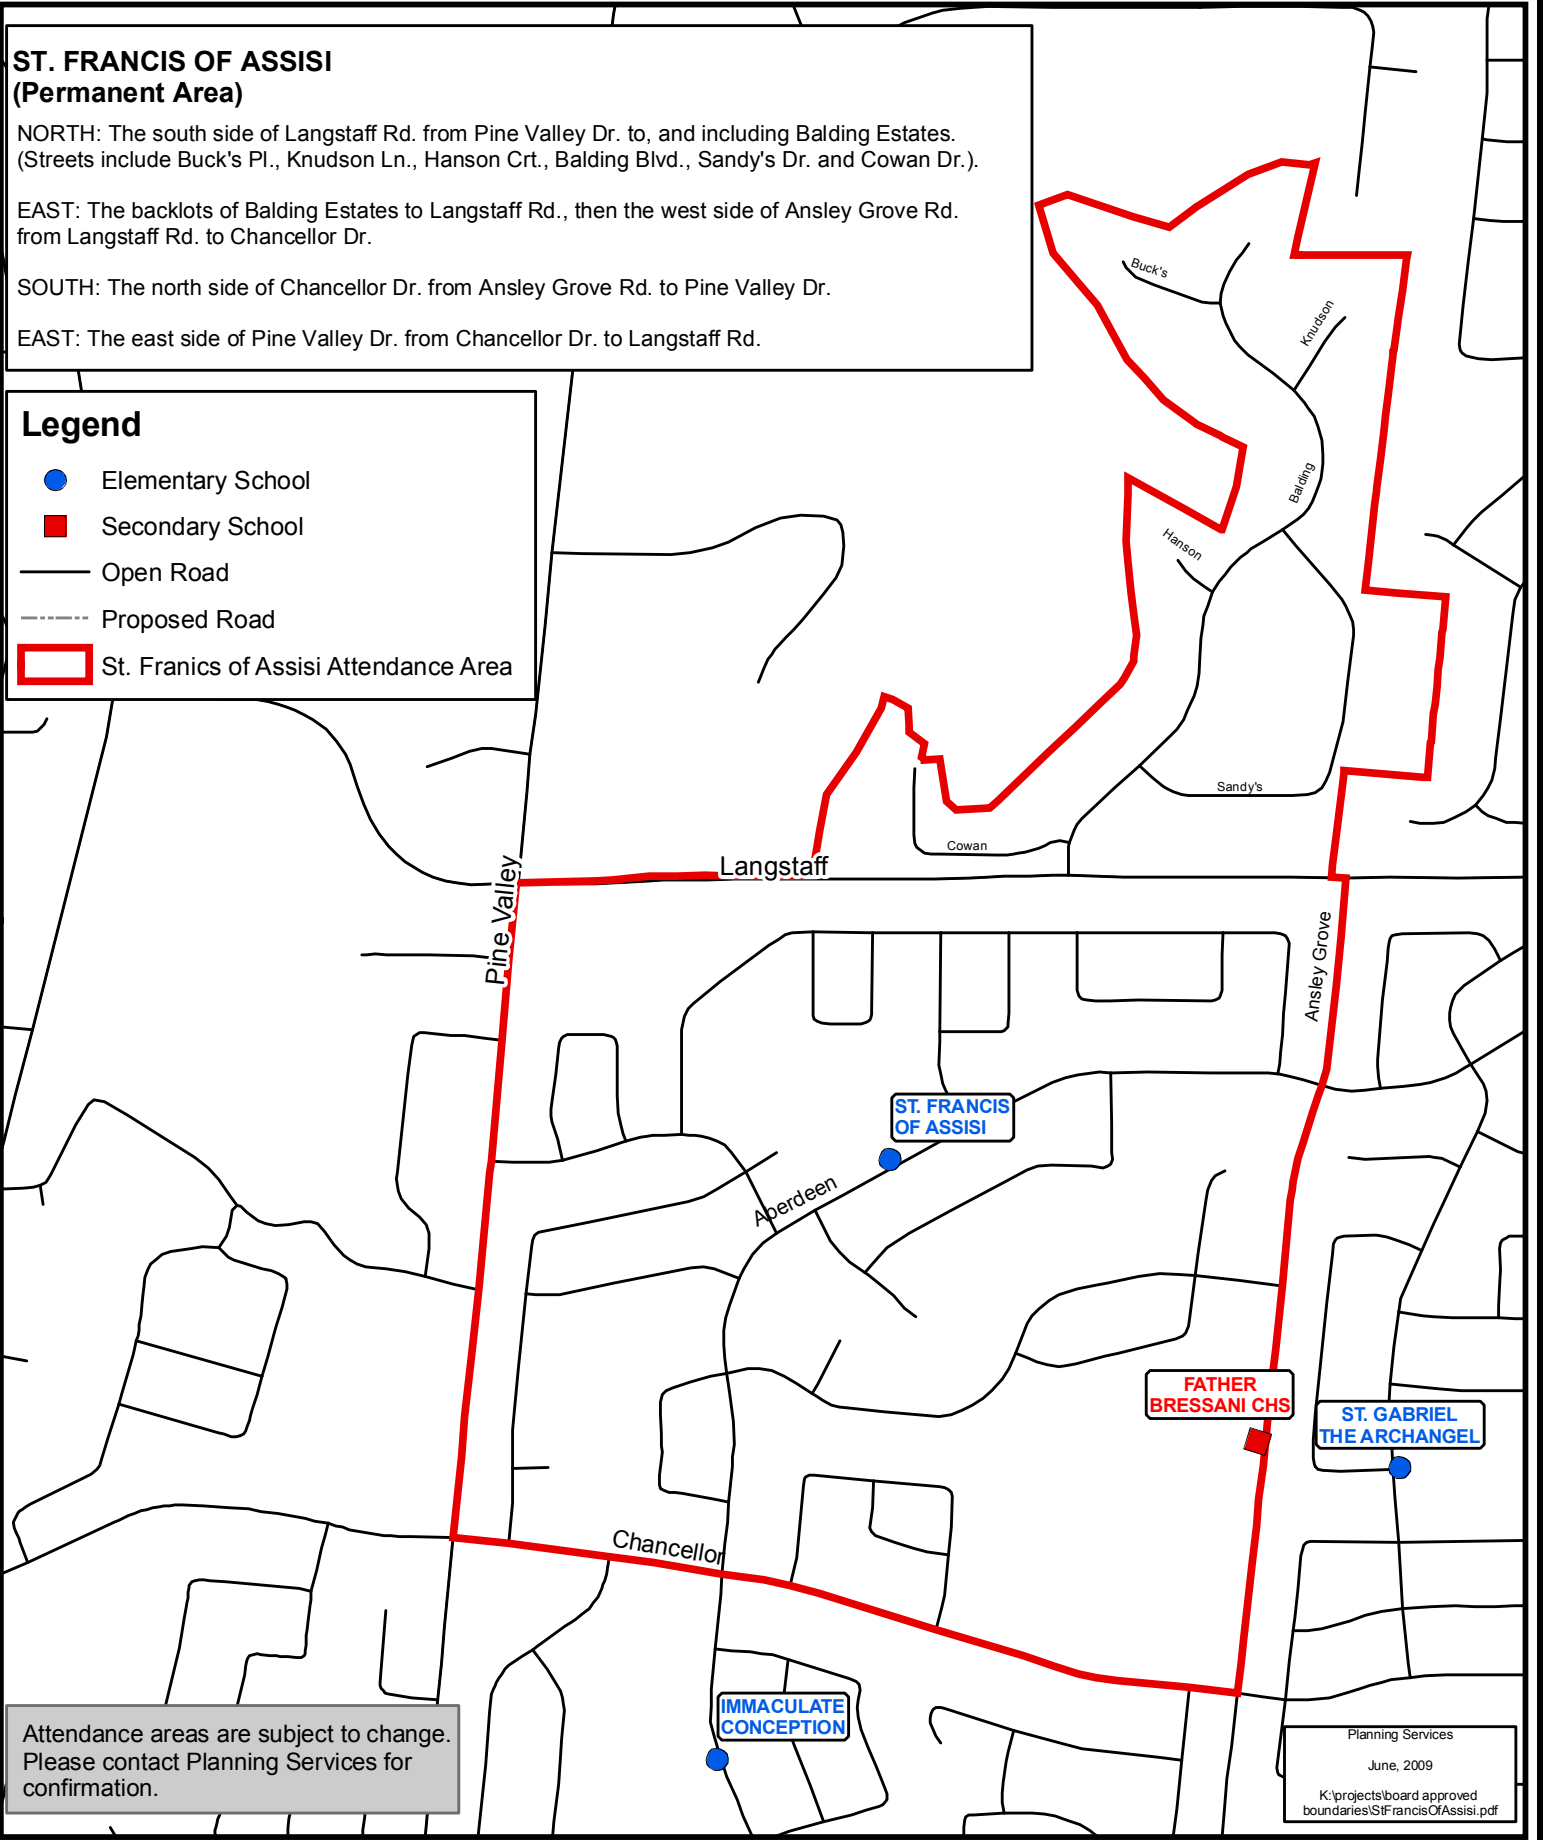

## ST. FRANCIS OF ASSISI (Permanent Area)

**NORTH:** The south side of Langstaff Rd. from Pine Valley Dr. to, and including Balding Estates. (Streets include Buck's Pl., Knudson Ln., Hanson Crt., Balding Blvd., Sandy's Dr. and Cowan Dr.).

**EAST:** The backlots of Balding Estates to Langstaff Rd., then the west side of Ansley Grove Rd. from Langstaff Rd. to Chancellor Dr.

**SOUTH:** The north side of Chancellor Dr. from Ansley Grove Rd. to Pine Valley Dr.

**EAST:** The east side of Pine Valley Dr. from Chancellor Dr. to Langstaff Rd.

### Legend

- Elementary School
- Secondary School
- Open Road
- - - Proposed Road
- St. Francis of Assisi Attendance Area

Attendance areas are subject to change. Please contact Planning Services for confirmation.