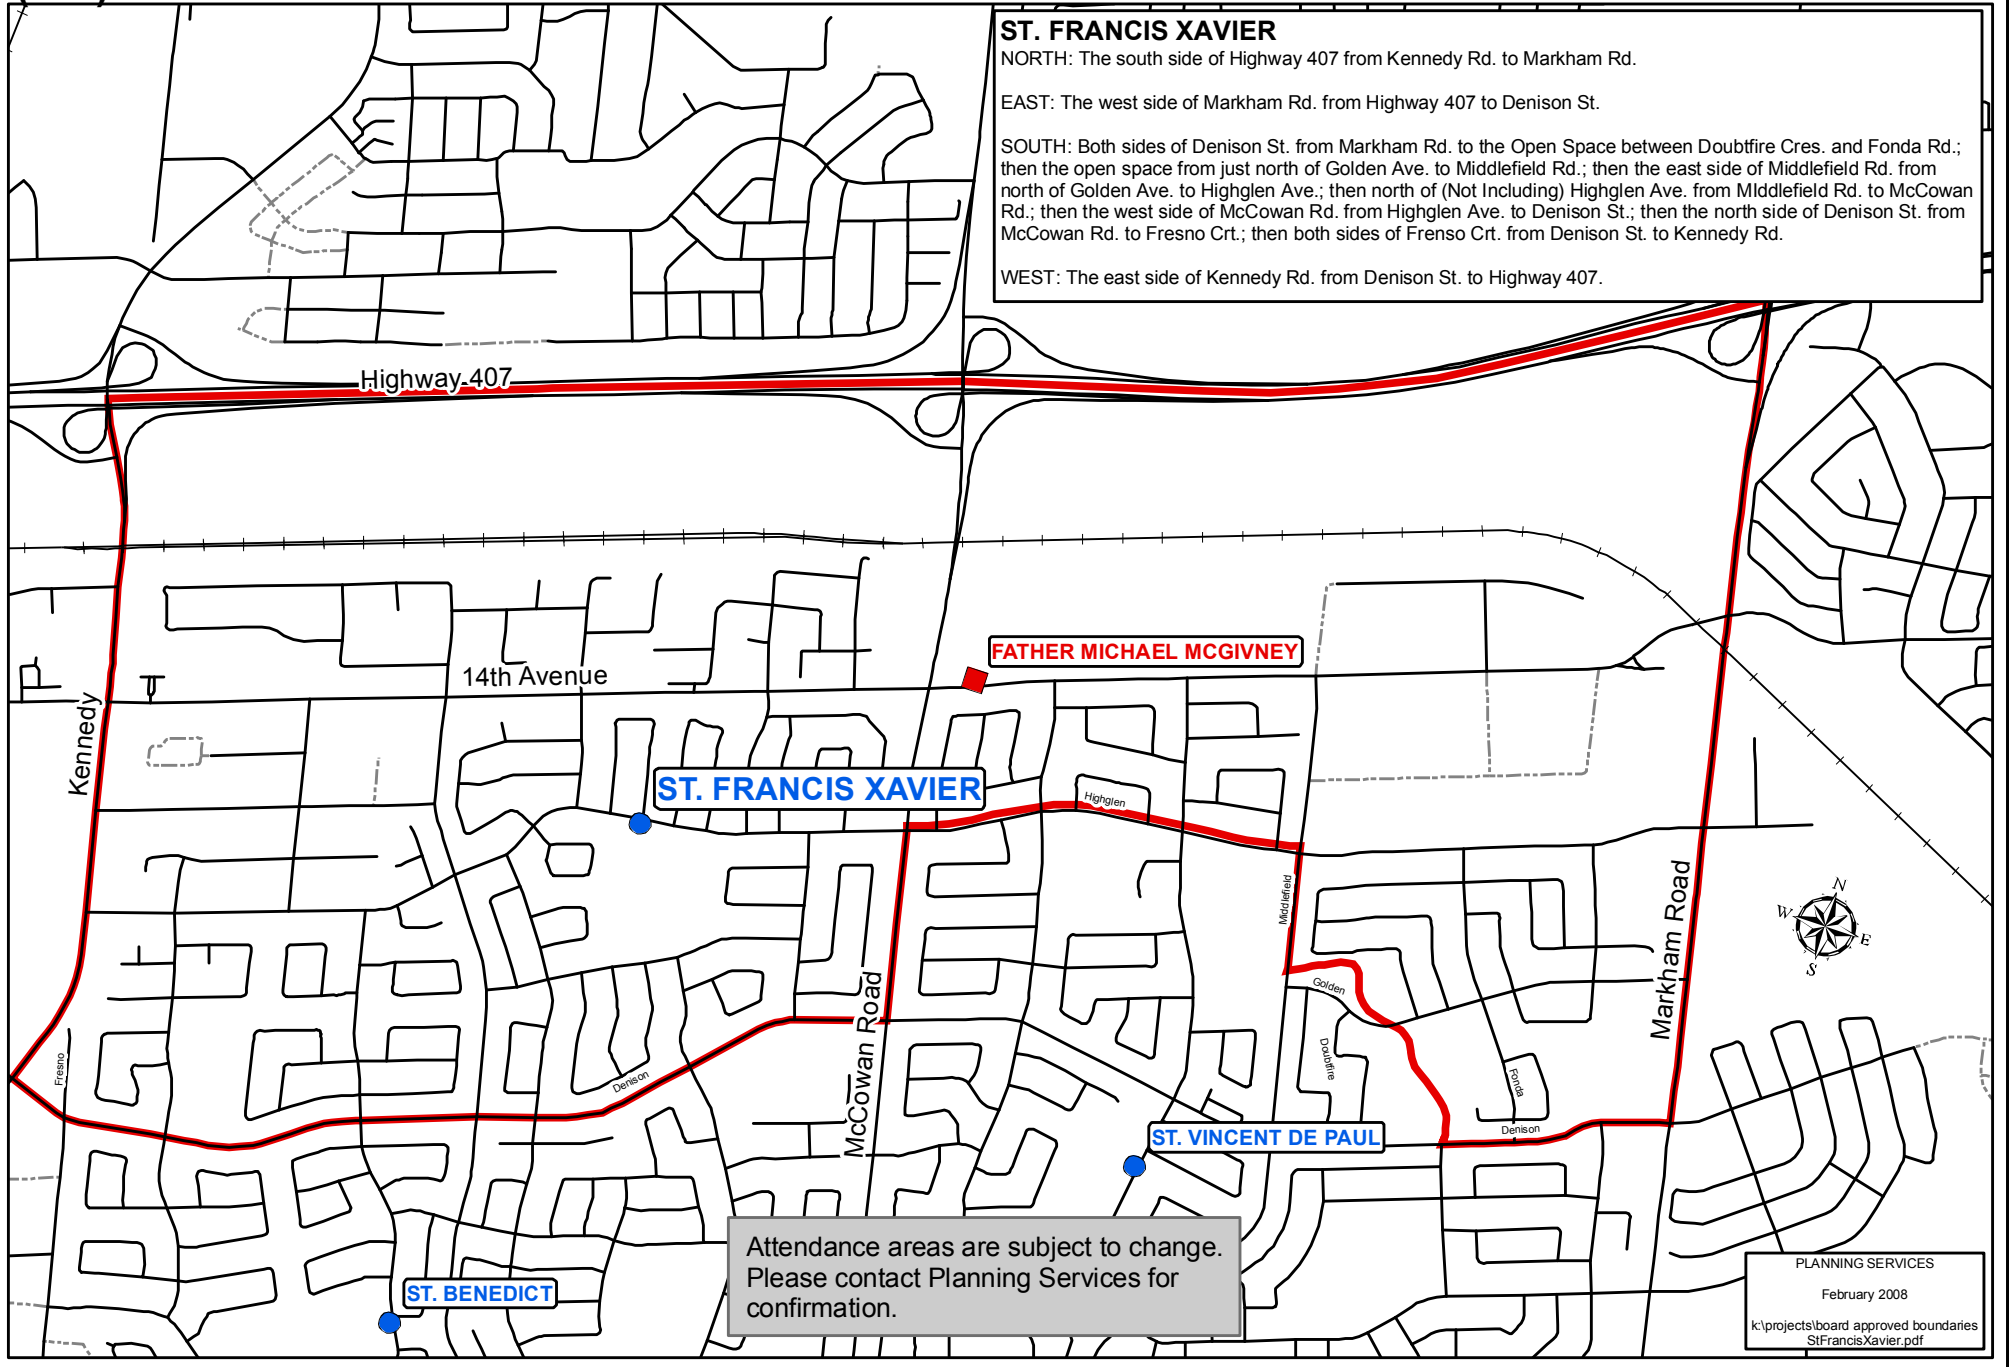

## ST. FRANCIS XAVIER

NORTH: The south side of Highway 407 from Kennedy Rd. to Markham Rd.

EAST: The west side of Markham Rd. from Highway 407 to Denison St.

SOUTH: Both sides of Denison St. from Markham Rd. to the Open Space between Doubtfire Cres. and Fonda Rd.; then the open space from just north of Golden Ave. to Middlefield Rd.; then the east side of Middlefield Rd. from north of Golden Ave. to Highglen Ave.; then north of (Not Including) Highglen Ave. from Middlefield Rd. to McCowan Rd.; then the west side of McCowan Rd. from Highglen Ave. to Denison St.; then the north side of Denison St. from McCowan Rd. to Fresno Cr.; then both sides of Fresno Cr. from Denison St. to Kennedy Rd.

WEST: The east side of Kennedy Rd. from Denison St. to Highway 407.

Attendance areas are subject to change. Please contact Planning Services for confirmation.