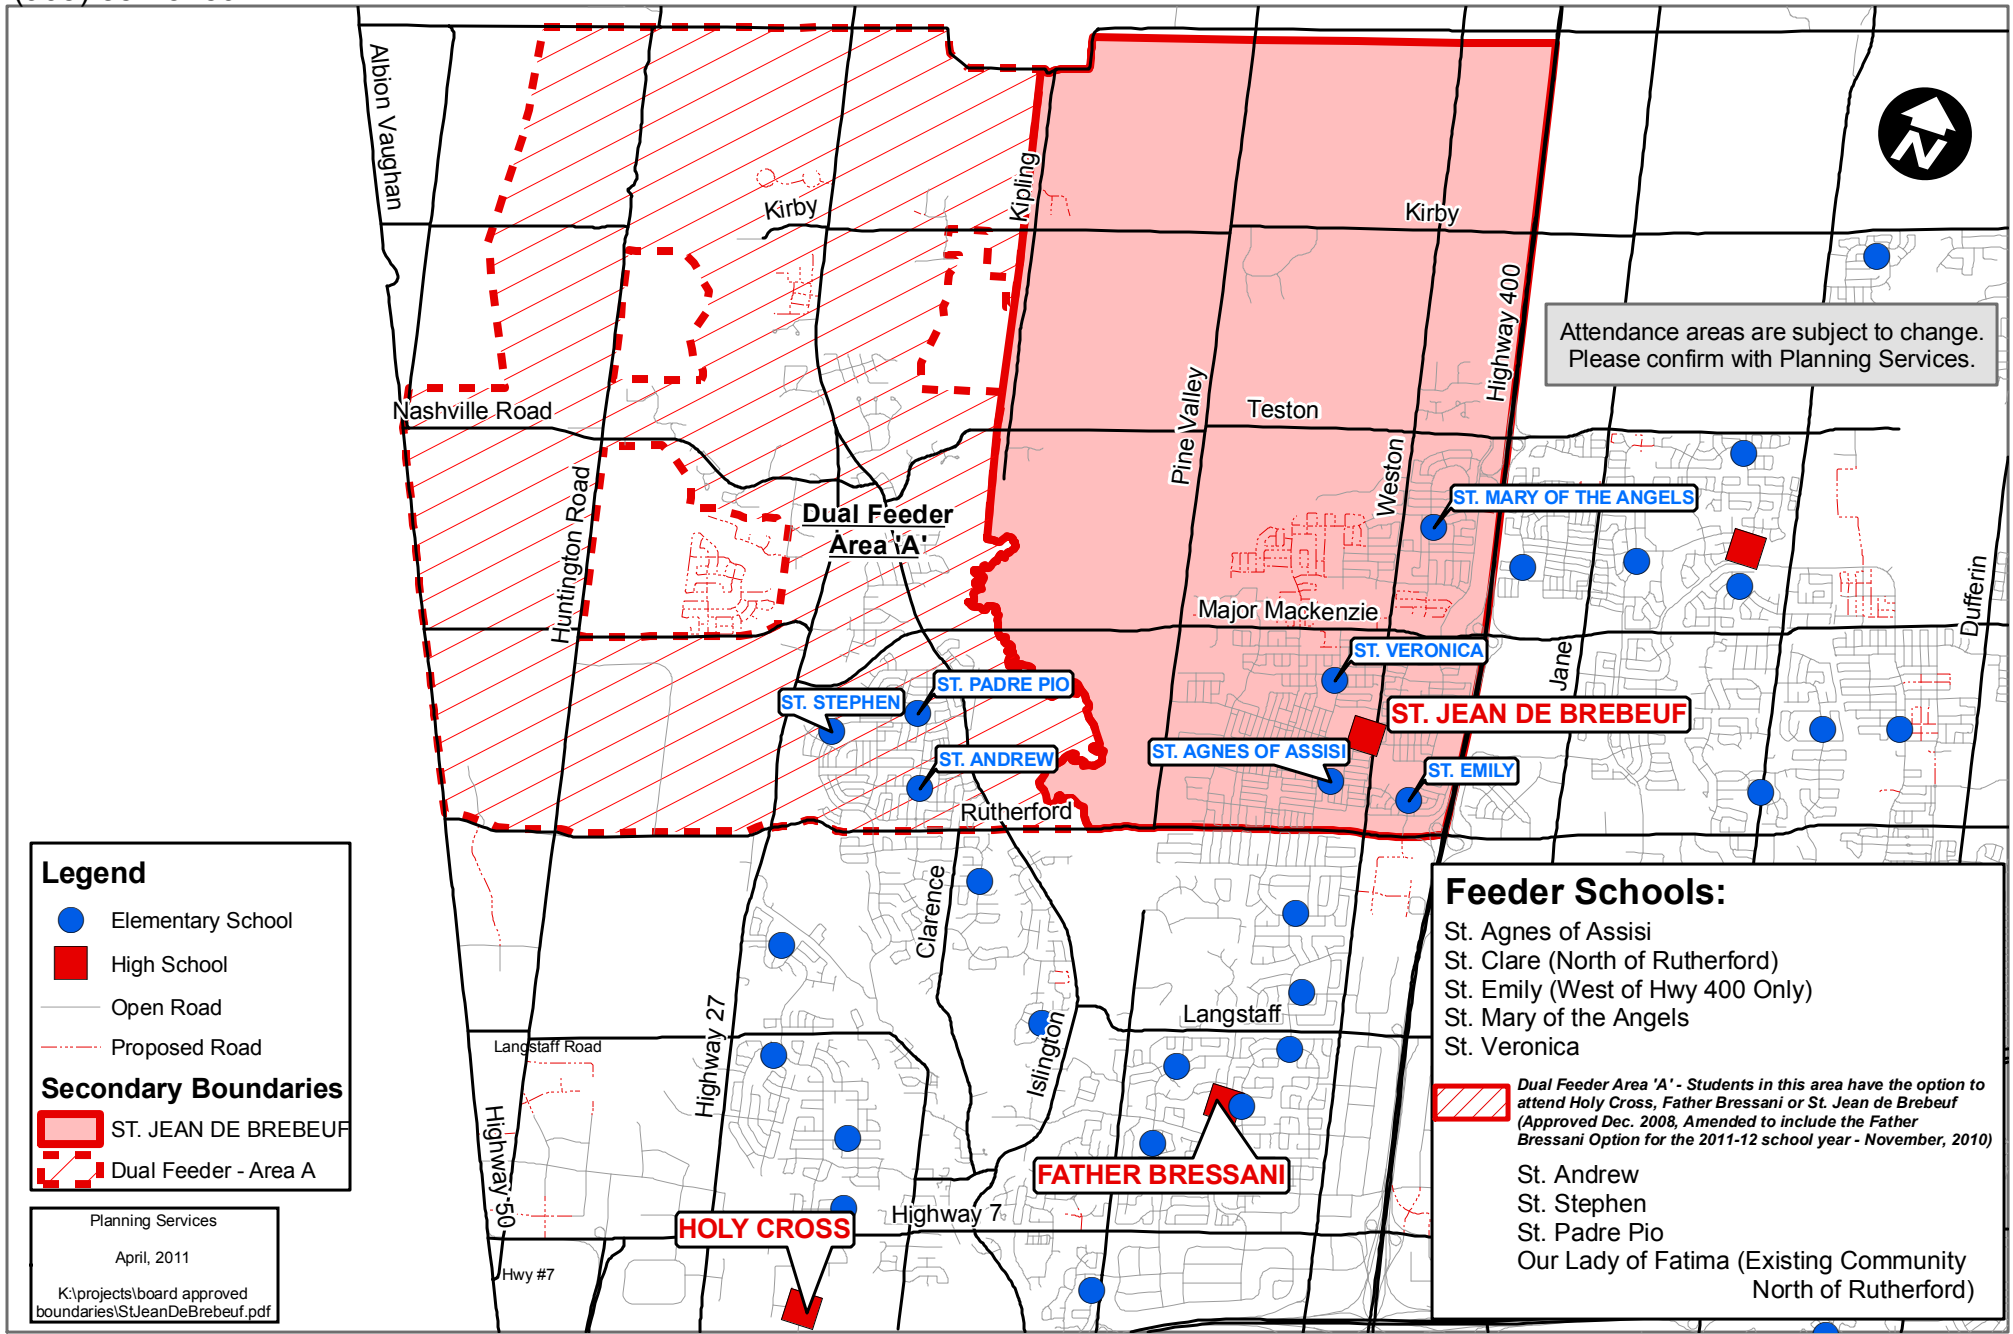

# St. Jean de Brebeuf CHS

2 Davos Road  
(905) 851-3259

Board Approved: February 29, 2003

Revised: February 8, 2005

Dual Feeder Approval: December, 2008 / Amended: November, 2010 / April, 2011

Attendance areas are subject to change.  
Please confirm with Planning Services.

**Legend**

- Elementary School
- High School
- Open Road
- - - Proposed Road

**Secondary Boundaries**

- ST. JEAN DE BREBEUF
- Dual Feeder - Area A

Planning Services  
April, 2011  
K:\projects\board approved boundaries\StJeanDeBrebeuf.pdf

**Feeder Schools:**

- St. Agnes of Assisi
- St. Clare (North of Rutherford)
- St. Emily (West of Hwy 400 Only)
- St. Mary of the Angels
- St. Veronica

  Dual Feeder Area 'A' - Students in this area have the option to attend Holy Cross, Father Bressani or St. Jean de Brebeuf (Approved Dec. 2008, Amended to include the Father Bressani Option for the 2011-12 school year - November, 2010)

- St. Andrew
- St. Stephen
- St. Padre Pio
- Our Lady of Fatima (Existing Community North of Rutherford)