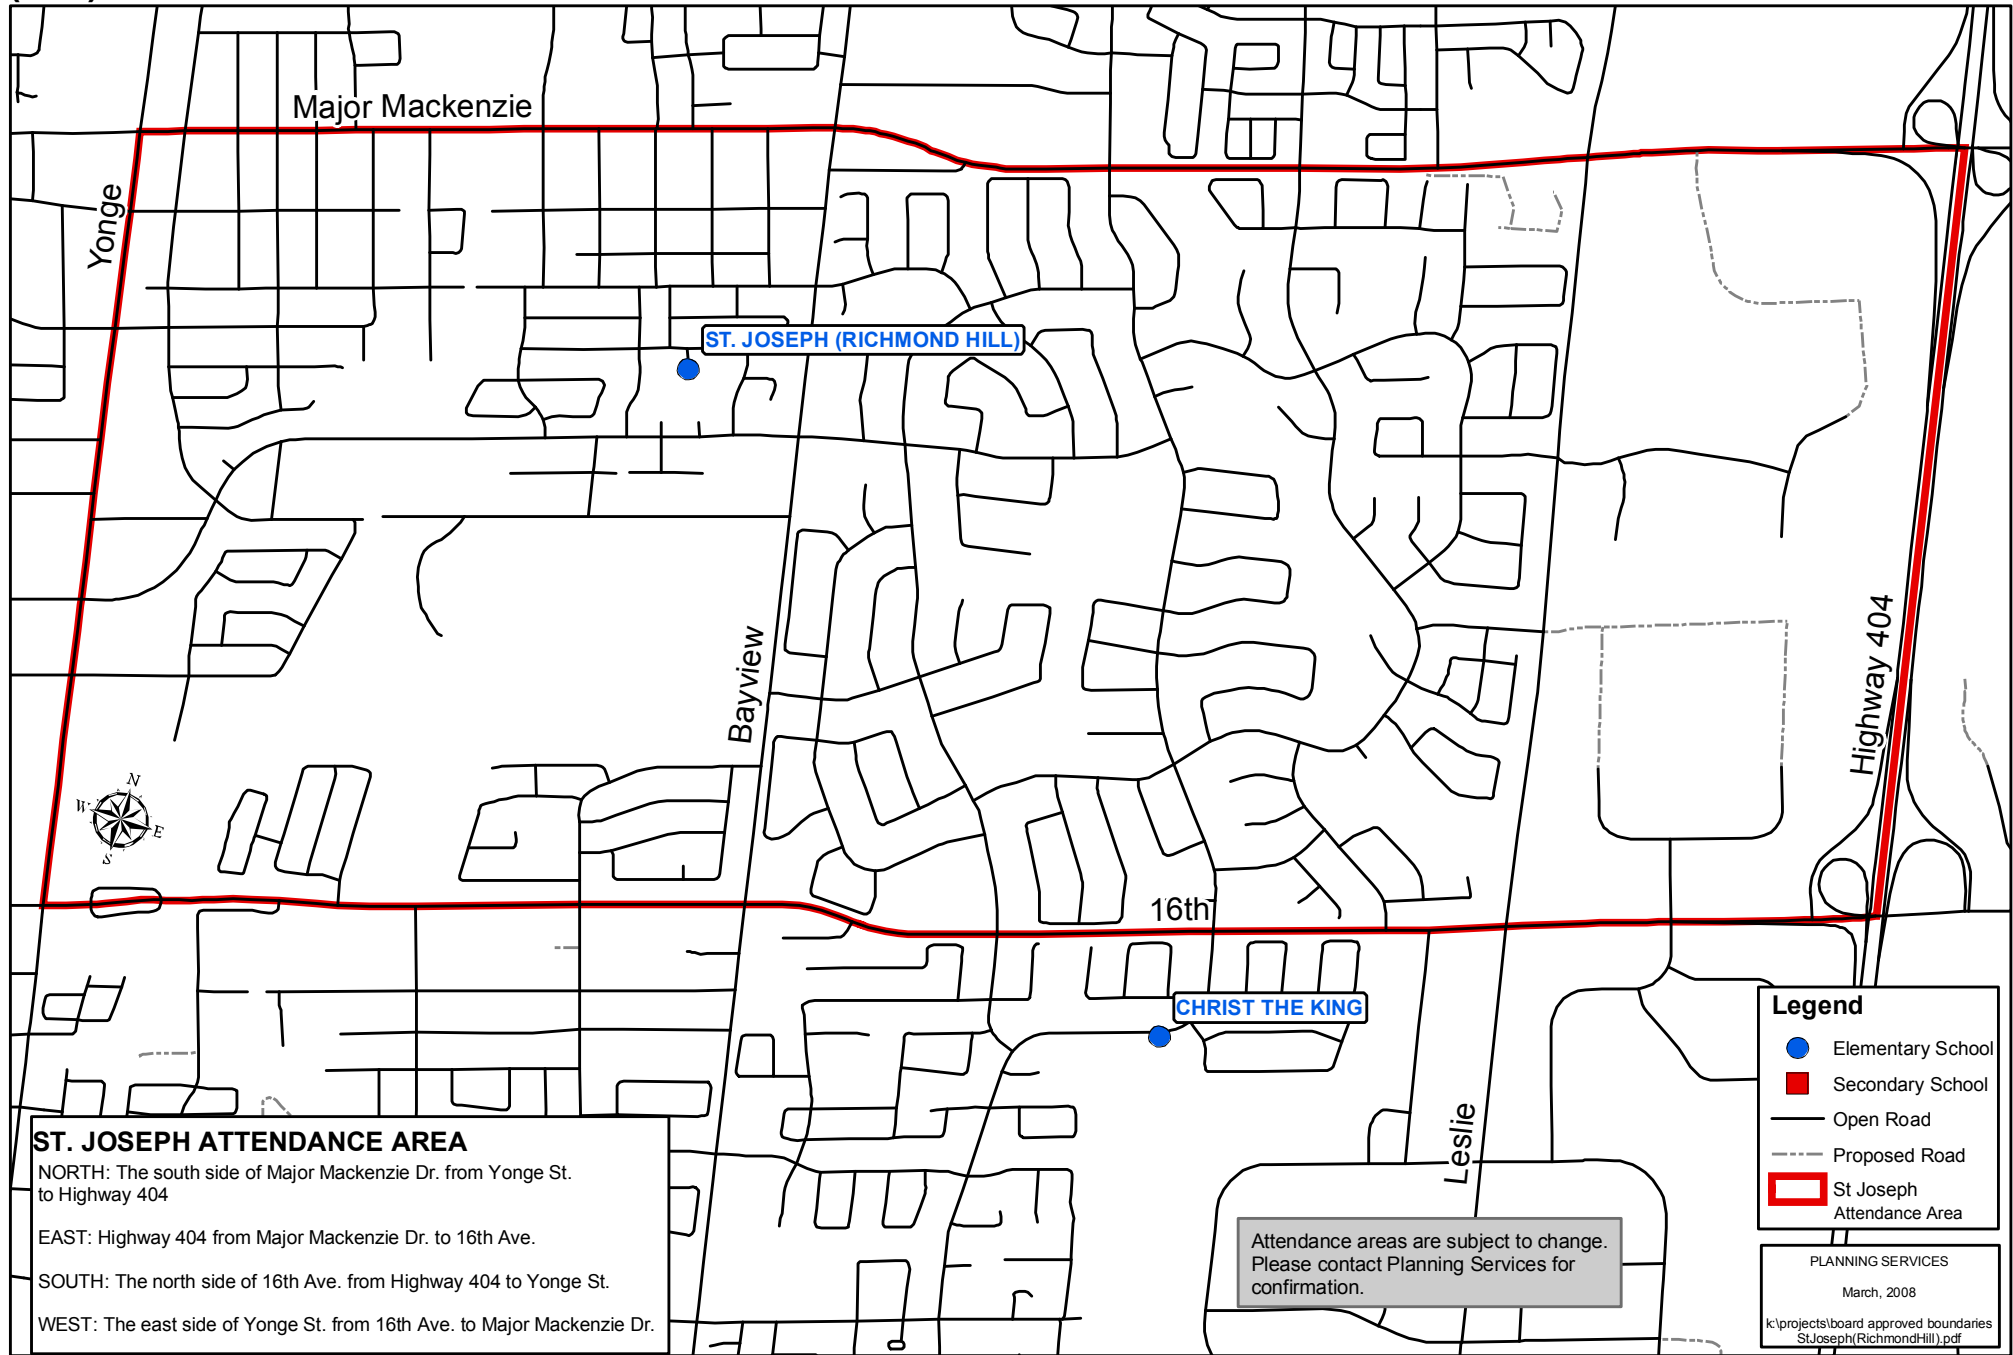

St. Joesph

301 Roney Avenue

(905) 884-5077

Board Approved: June 19, 2001

Date Effective: June 19, 2001

ST. JOSEPH ATTENDANCE AREA
 NORTH: The south side of Major Mackenzie Dr. from Yonge St. to Highway 404
 EAST: Highway 404 from Major Mackenzie Dr. to 16th Ave.
 SOUTH: The north side of 16th Ave. from Highway 404 to Yonge St.
 WEST: The east side of Yonge St. from 16th Ave. to Major Mackenzie Dr.

Legend

- Elementary School
- Secondary School
- Open Road
- - - Proposed Road
- St Joseph Attendance Area

PLANNING SERVICES
 March, 2008
 k:\projects\board approved boundaries
 StJoseph(RichmondHill).pdf