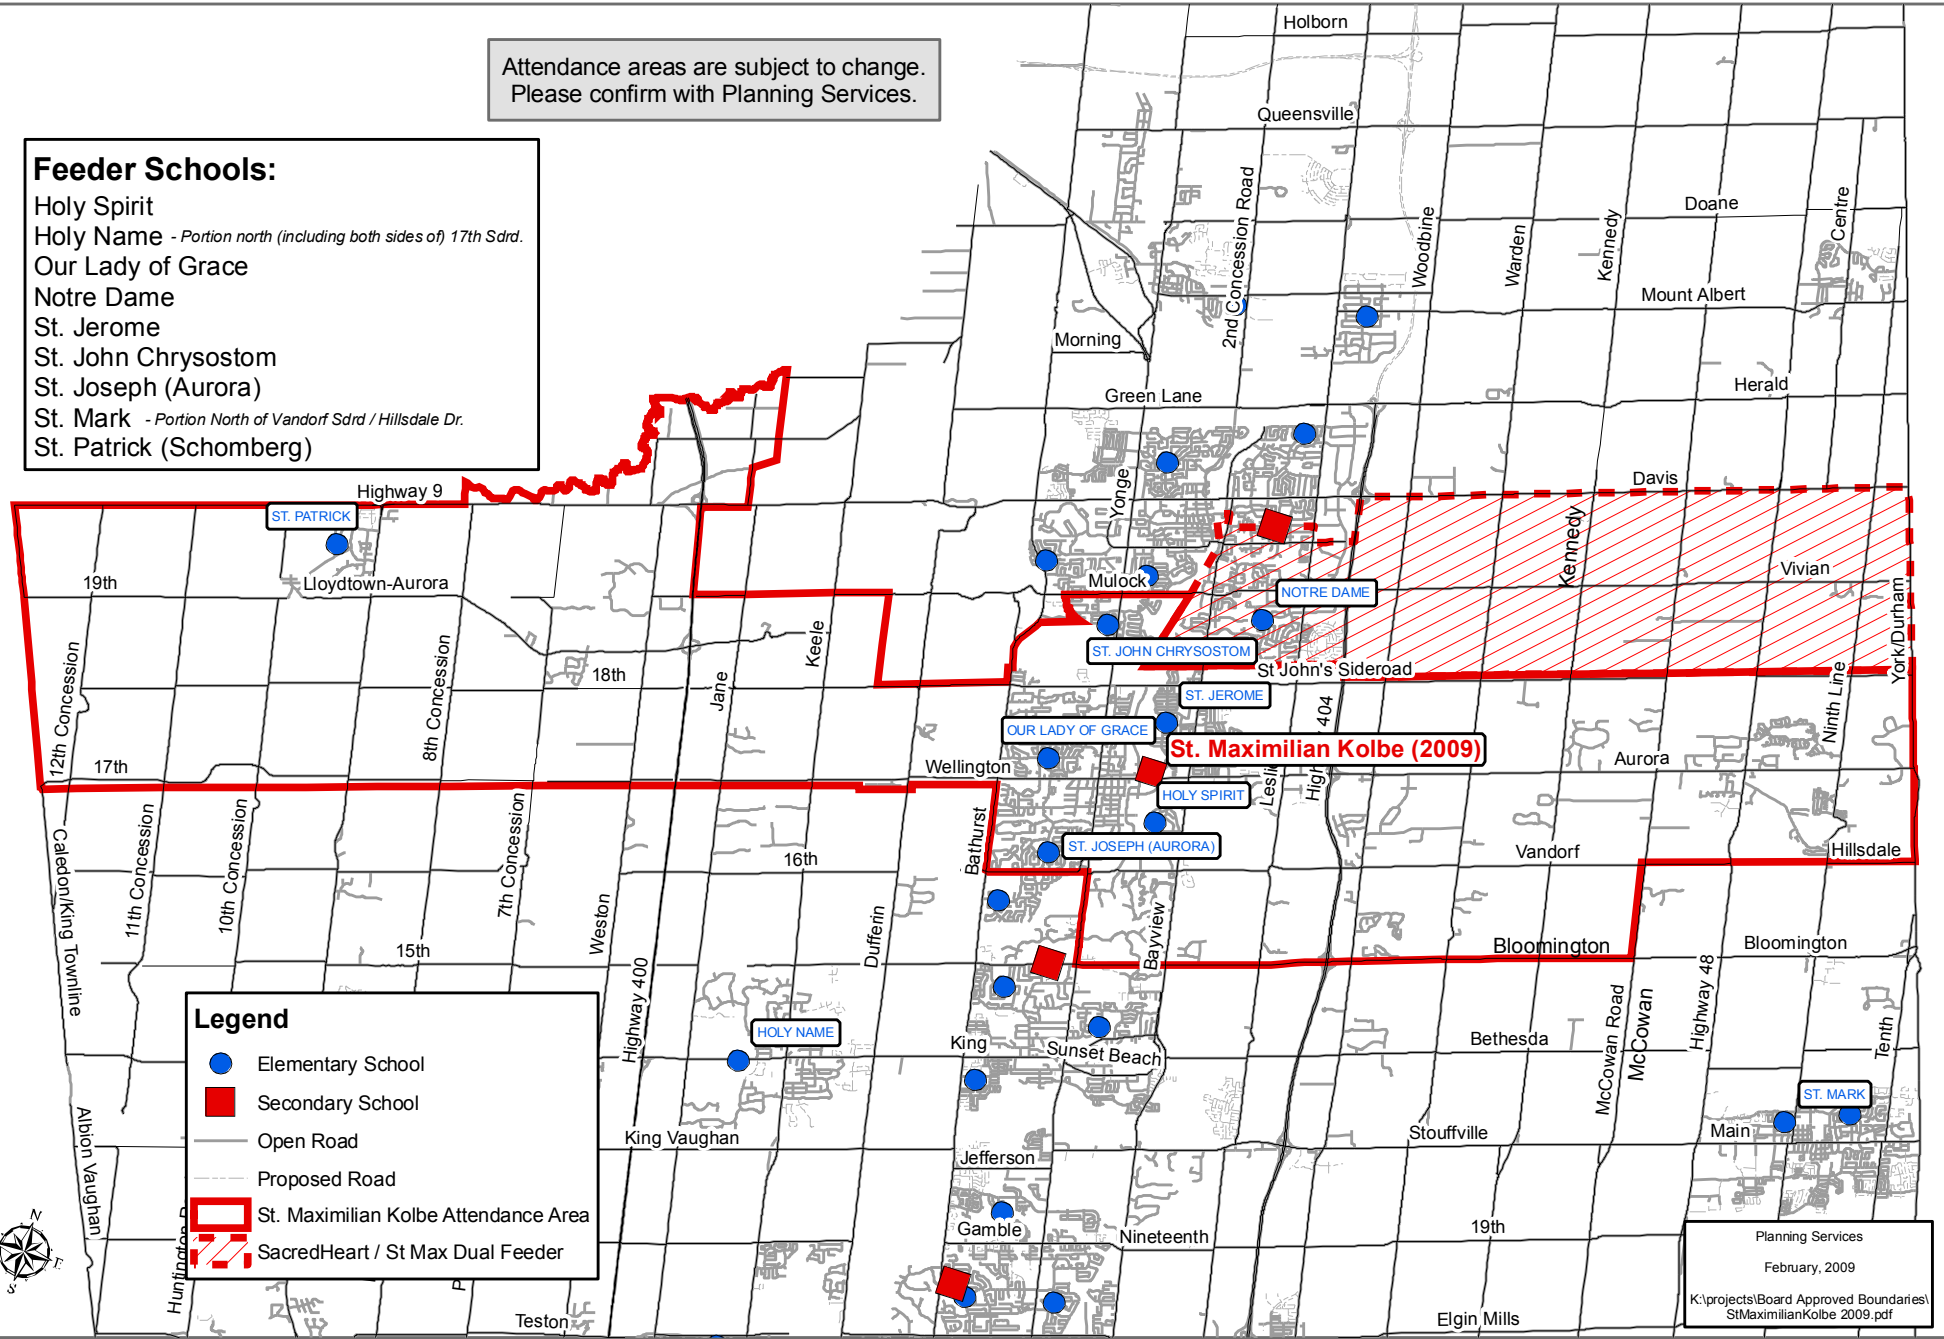

St. Maximilian Kolbe CHS

Board Approved: February 24, 2009
Effective: Upon Opening (September, 2009)

Attendance areas are subject to change.
Please confirm with Planning Services.

- Feeder Schools:**
- Holy Spirit
 - Holy Name - Portion north (including both sides of) 17th Sdrd.
 - Our Lady of Grace
 - Notre Dame
 - St. Jerome
 - St. John Chrysostom
 - St. Joseph (Aurora)
 - St. Mark - Portion North of Vandorf Sdrd / Hillsdale Dr.
 - St. Patrick (Schomberg)

Legend

- Elementary School
- Secondary School
- Open Road
- - - Proposed Road
- ▭ St. Maximilian Kolbe Attendance Area
- ▨ SacredHeart / St Max Dual Feeder

Planning Services
February, 2009
K:\projects\Board Approved Boundaries\StMaximilianKolbe 2009.pdf