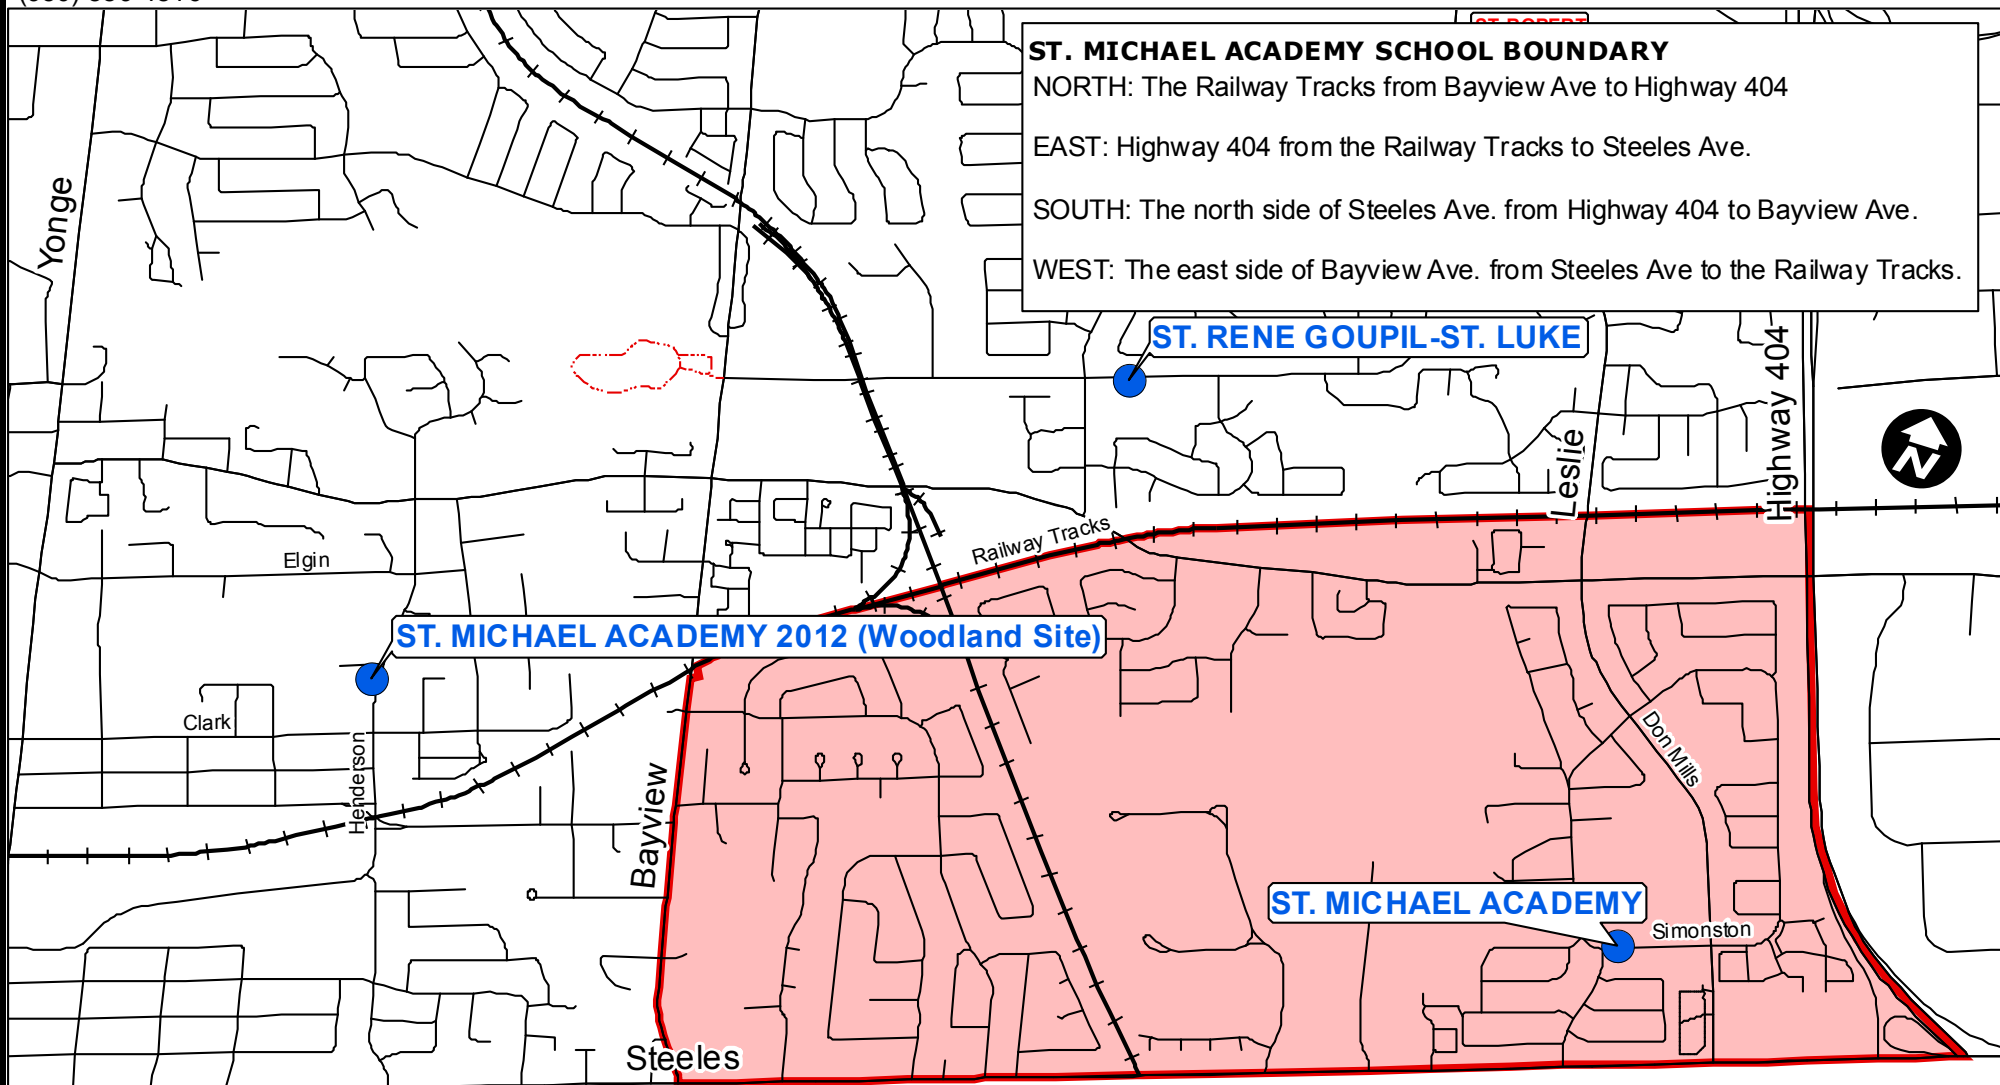

St. Michael Academy

41 Simonston Boulevard
(950) 889-4816

NOTE: St. Michael Academy is currently being rebuilt. For the 2011-2012 school year, the school is operating at 150 Henderson Ave (Woodland PS)

ST. MICHAEL ACADEMY SCHOOL BOUNDARY
 NORTH: The Railway Tracks from Bayview Ave to Highway 404
 EAST: Highway 404 from the Railway Tracks to Steeles Ave.
 SOUTH: The north side of Steeles Ave. from Highway 404 to Bayview Ave.
 WEST: The east side of Bayview Ave. from Steeles Ave to the Railway Tracks.

Attendance areas are subject to change. Please contact Planning Services for confirmation.

Legend

- Elementary Schools
- Secondary Schools
- Open Roads
- Proposed Roads
- St. Michael Attendance Area

Planning Services
December, 2011
k:\projects\board approved boundaries\StMichaelAcademy.pdf