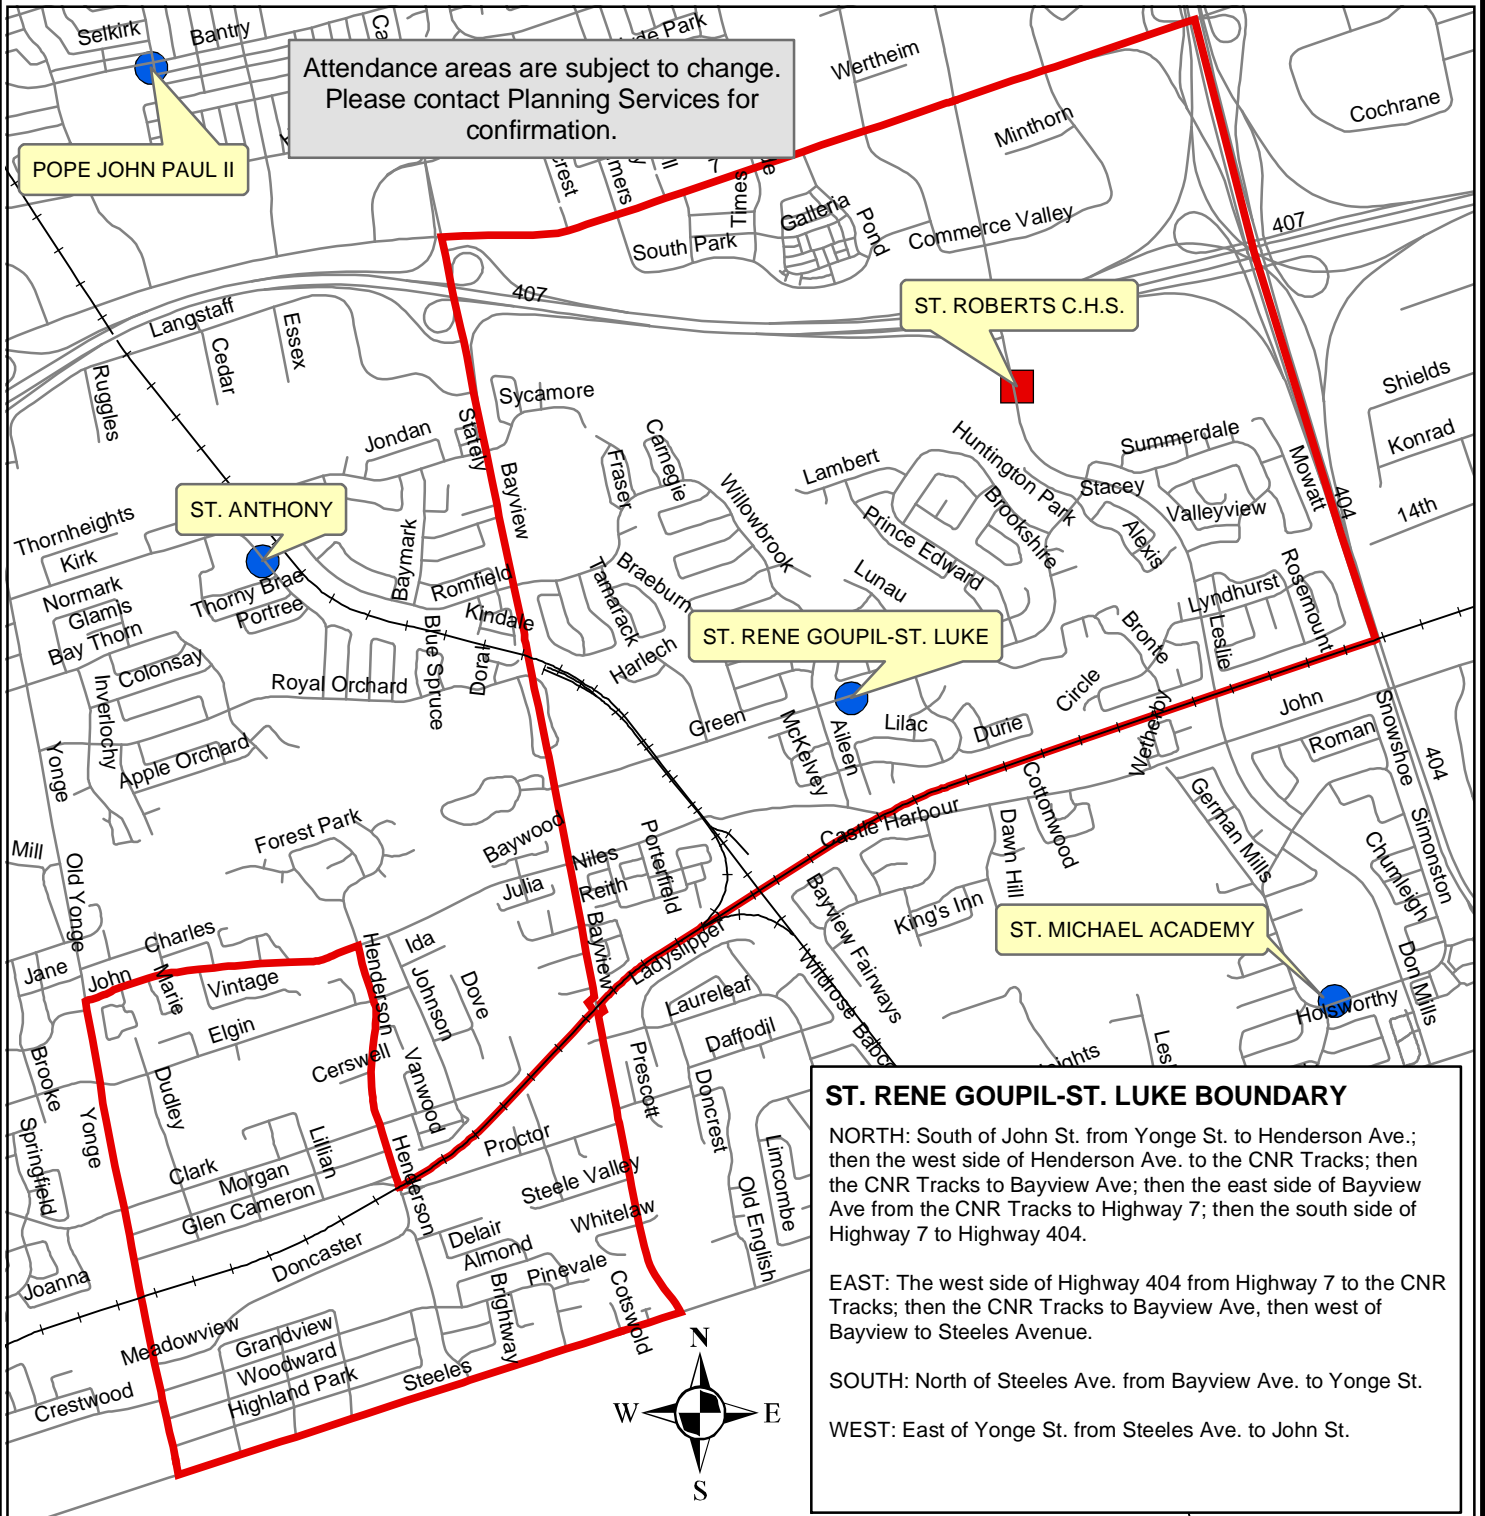

St. Rene Goupil-St. Luke

135 Green Lane
(905) 881-2300

Board Approved: March 4, 2003

Legend

- Elementary Schools
- Secondary Schools
- St. Rene Goupil-St. Luke Boundary
- Railway Network
- Roads

Planning Services
November, 2003