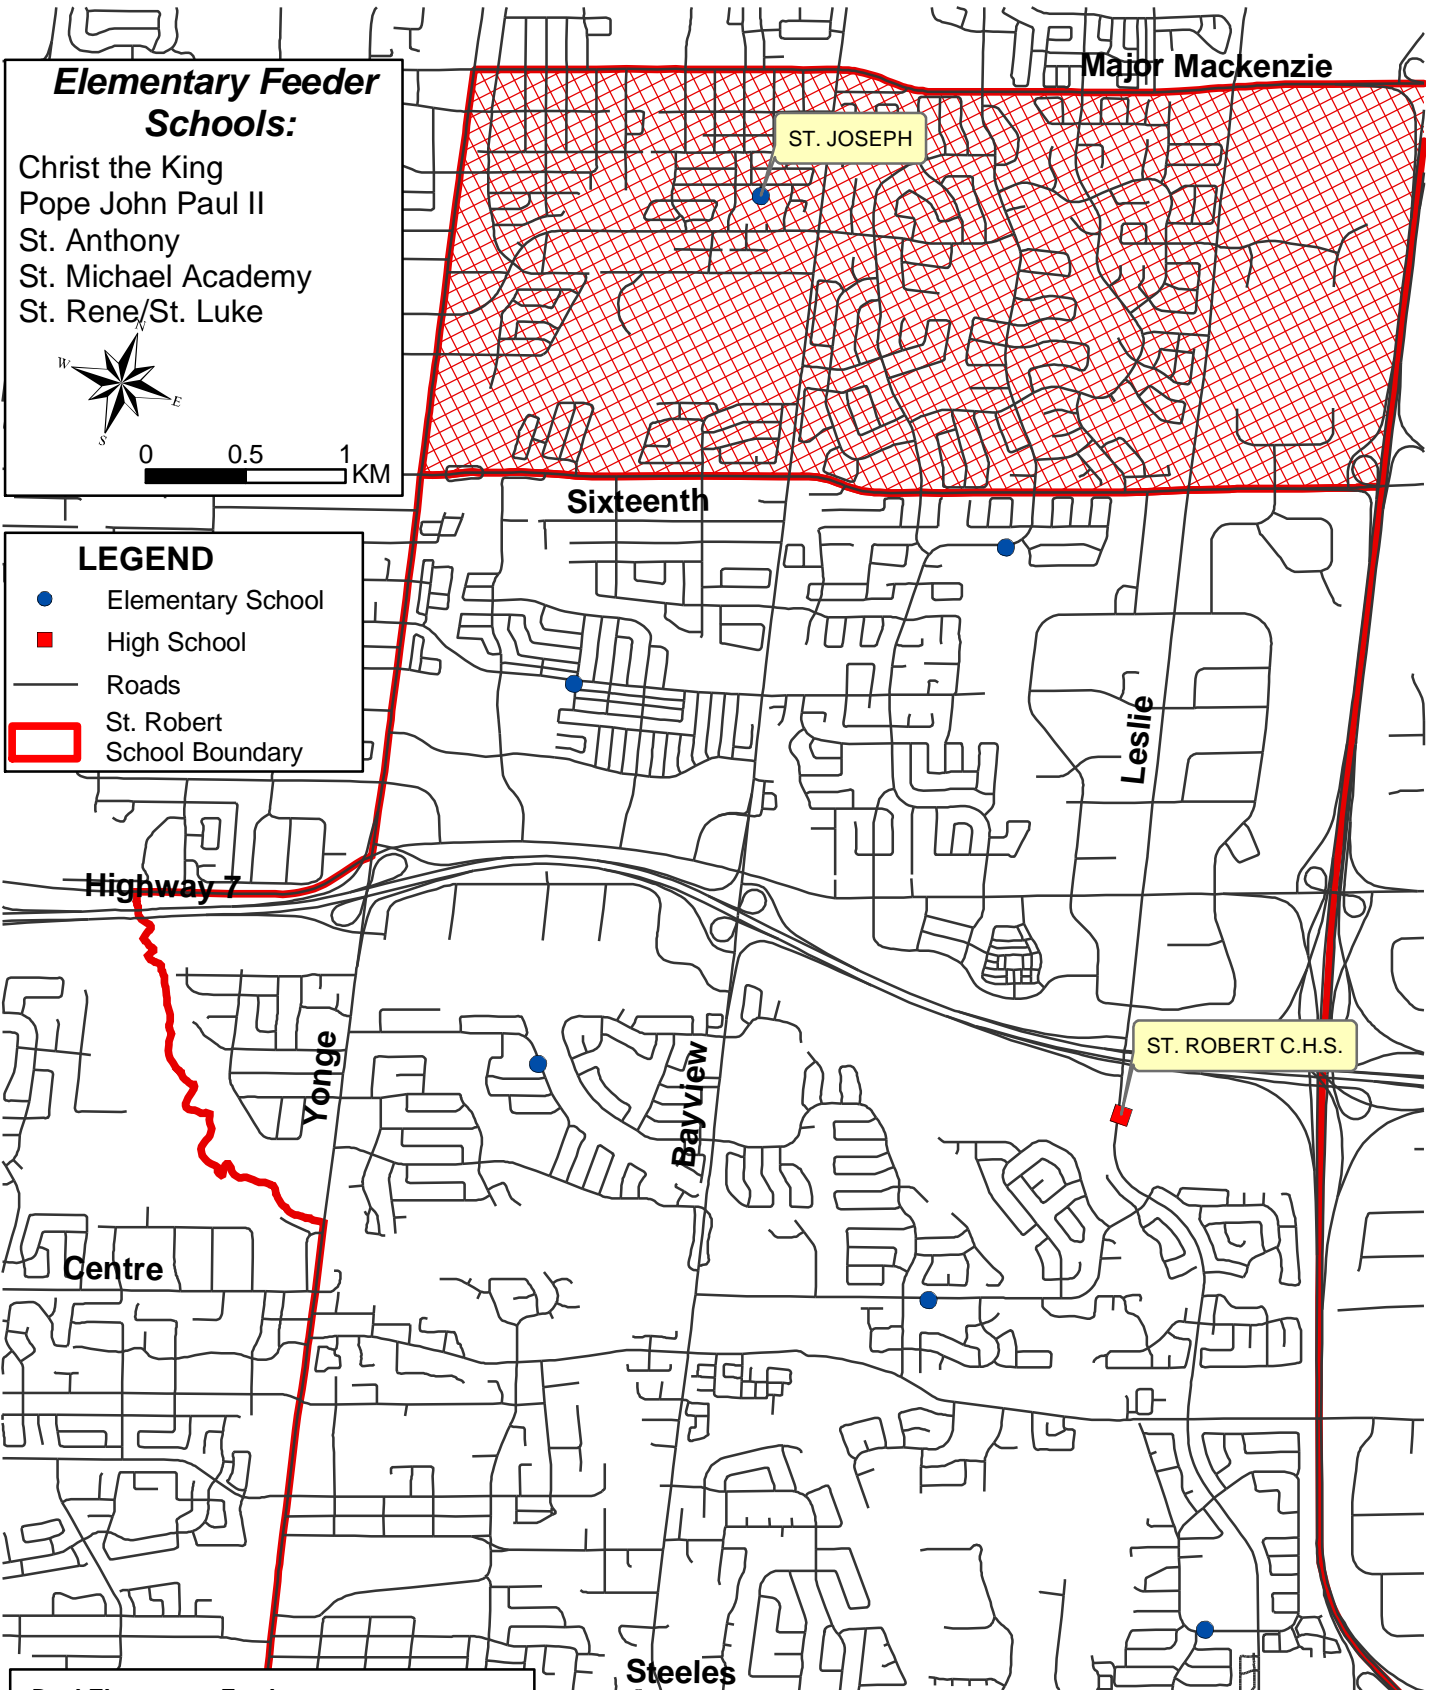

St. Robert C.H.S.

Elementary Feeder Schools:

- Christ the King
- Pope John Paul II
- St. Anthony
- St. Michael Academy
- St. Rene/St. Luke

0 0.5 1 KM

LEGEND

- Elementary School
- High School
- Roads
- St. Robert School Boundary

Major Mackenzie

ST. JOSEPH

Sixteenth

Leslie

Highway 7

Yonge

Bayview

ST. ROBERT C.H.S.

Centre

Steeles

Dual Elementary Feeder:

ST. JOSEPH (Richmond Hill)
Dual Feeder for St. Theresa of Lisieux and St. Robert

Attendance areas are subject to change. Please confirm with Planning Services. (905) 713.1211

PLANNING SERVICES

June, 2005