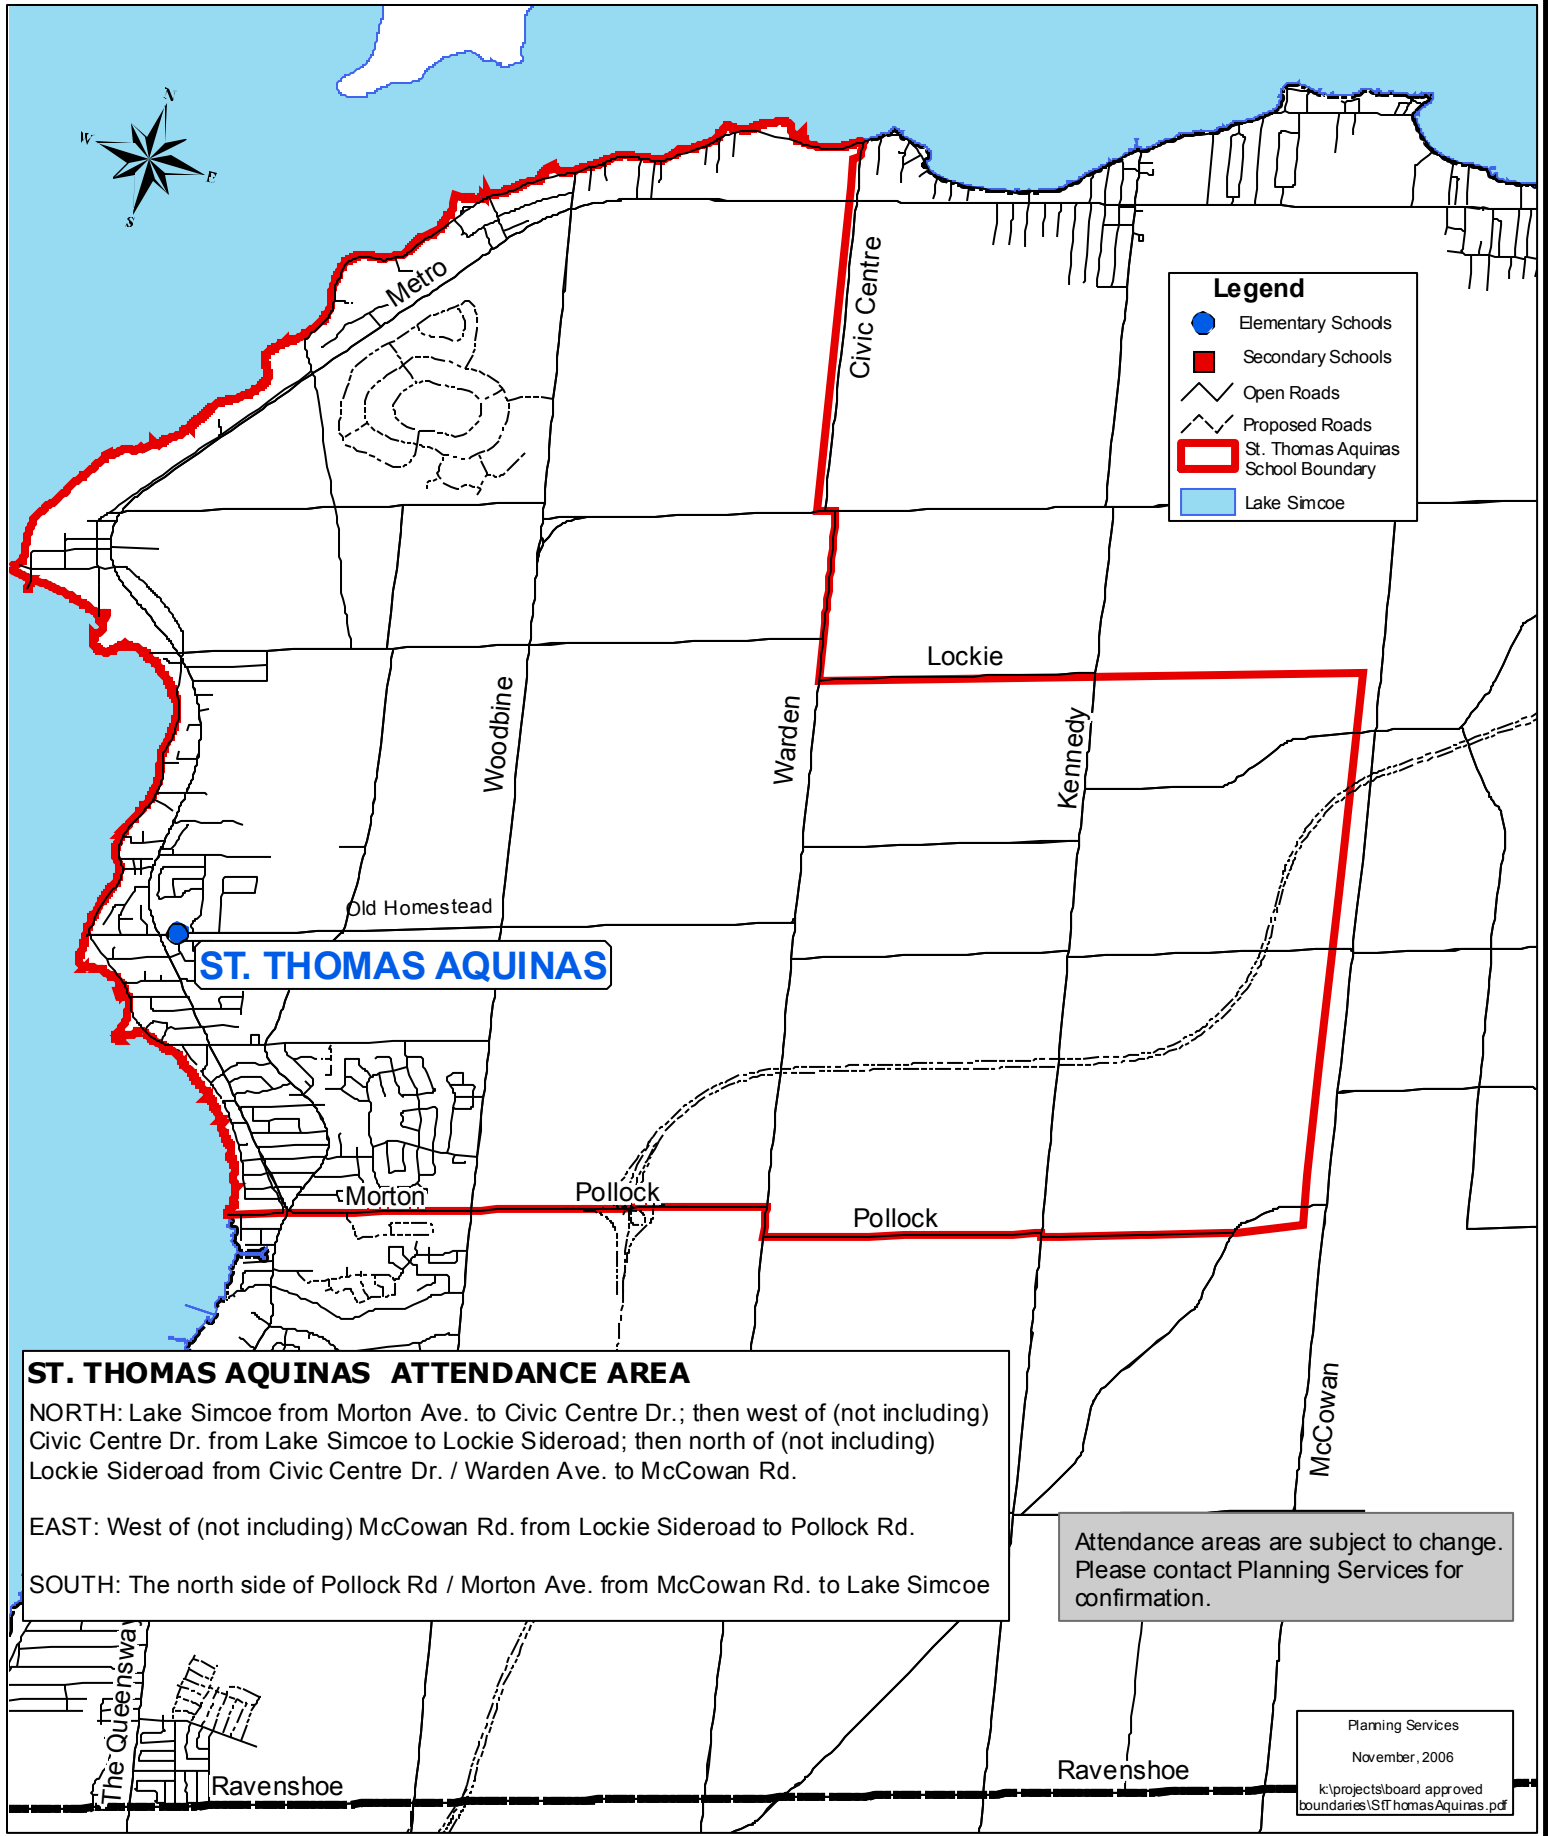

# St. Thomas Aquinas (JK - Grade 6)

262 Old Homestead Road  
(905) 476-7784

Date Effective: Upon Opening of  
Prince of Peace

**Legend**

- Elementary Schools
- Secondary Schools
- Open Roads
- Proposed Roads
- St. Thomas Aquinas School Boundary
- Lake Simcoe

**ST. THOMAS AQUINAS ATTENDANCE AREA**

**NORTH:** Lake Simcoe from Morton Ave. to Civic Centre Dr.; then west of (not including) Civic Centre Dr. from Lake Simcoe to Lockie Sideroad; then north of (not including) Lockie Sideroad from Civic Centre Dr. / Warden Ave. to McCowan Rd.

**EAST:** West of (not including) McCowan Rd. from Lockie Sideroad to Pollock Rd.

**SOUTH:** The north side of Pollock Rd / Morton Ave. from McCowan Rd. to Lake Simcoe

Attendance areas are subject to change. Please contact Planning Services for confirmation.