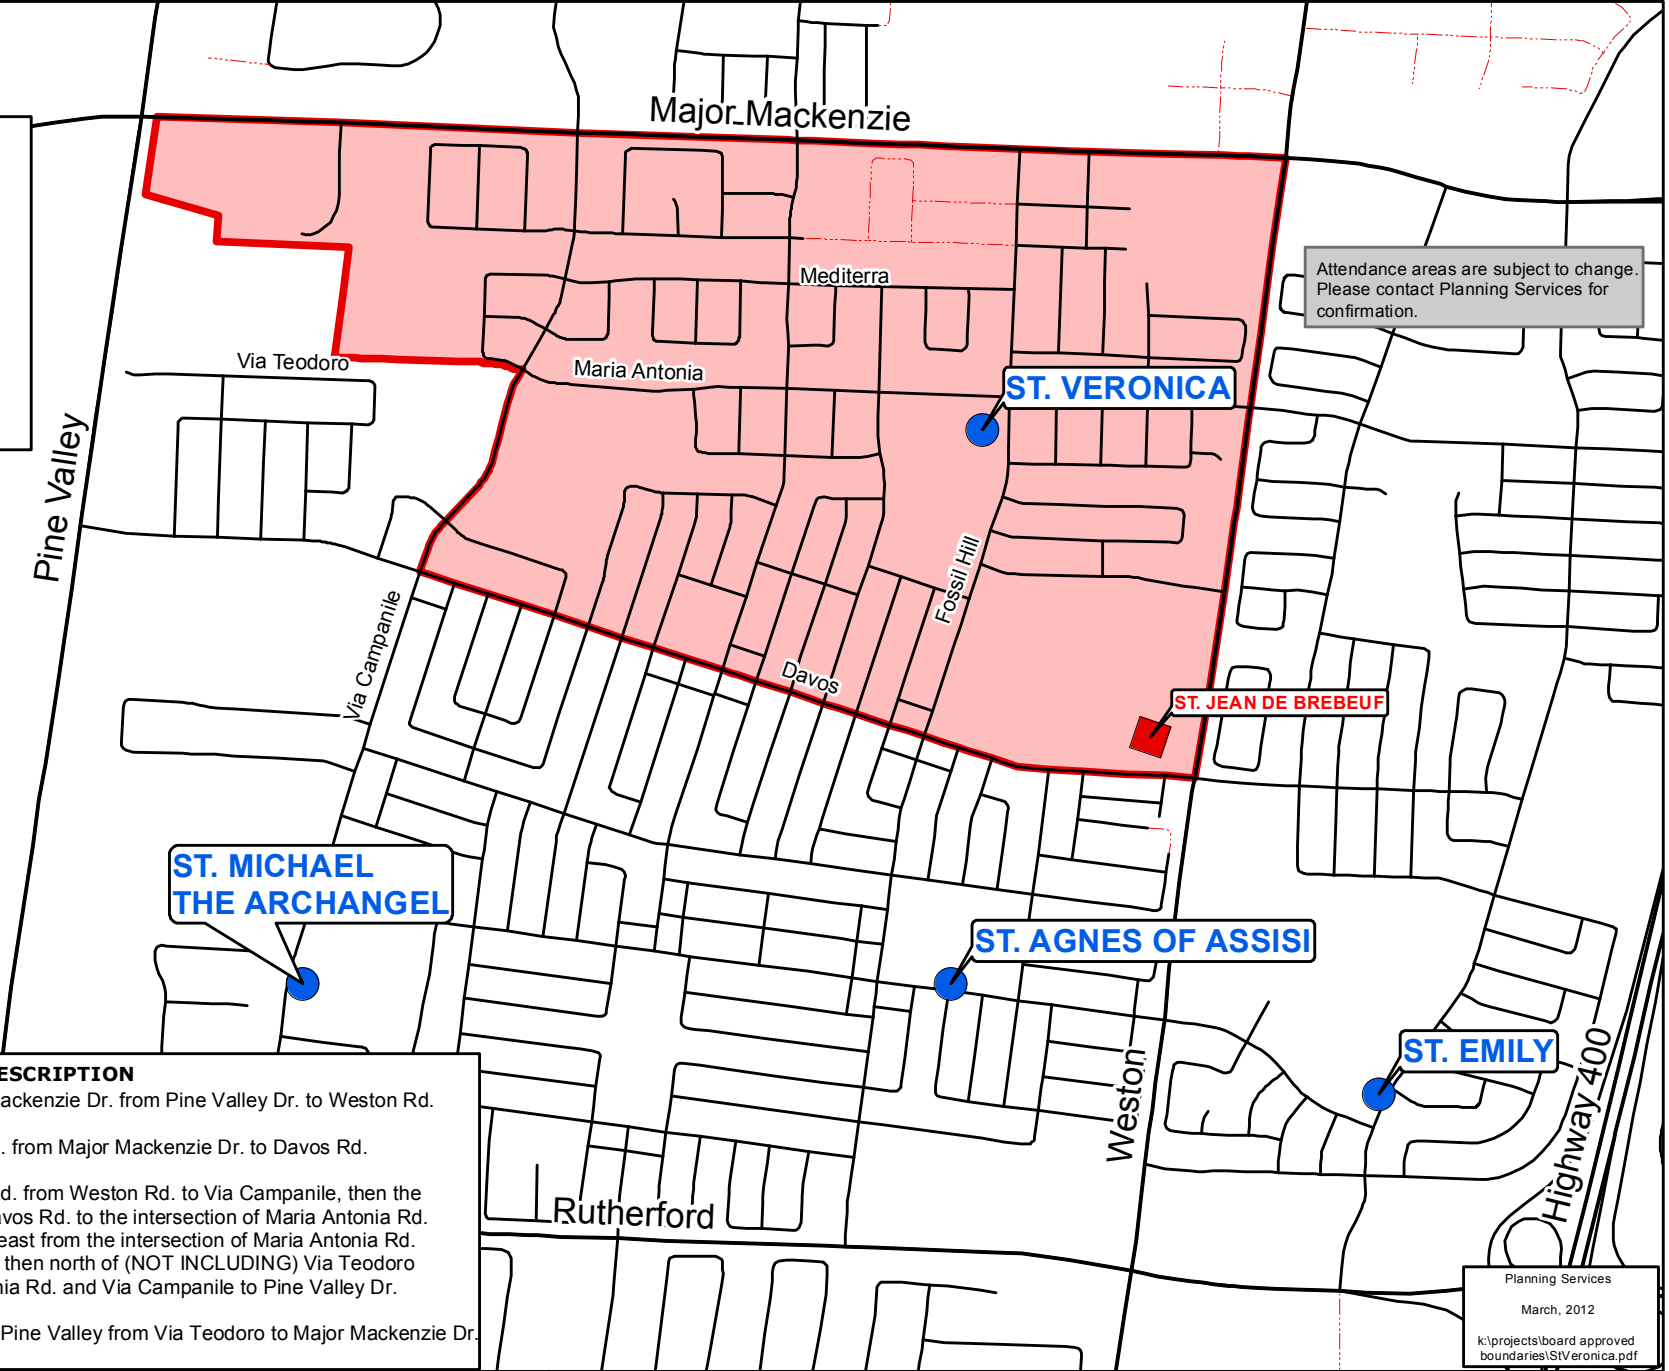

# St. Veronica

171 Maria Antonia Rd.  
(905) 653-5920

Board Approved: March 6, 2012  
Date Effective: September, 2012

### Legend

- Elementary School
- Secondary School
- Open Road
- - - Proposed Road
- St. Veronica Boundary

Attendance areas are subject to change. Please contact Planning Services for confirmation.

**ST. VERONICA BOUNDARY DESCRIPTION**

**NORTH:** The south side of Major Mackenzie Dr. from Pine Valley Dr. to Weston Rd.

**EAST:** The west side of Weston Rd. from Major Mackenzie Dr. to Davos Rd.

**SOUTH:** The north side of Davos Rd. from Weston Rd. to Via Campanile, then the east side of Via Campanile from Davos Rd. to the intersection of Maria Antonia Rd. and Via Campanile. Then running east from the intersection of Maria Antonia Rd. and Via Campanile to Via Teodoro; then north of (NOT INCLUDING) Via Teodoro from the intersection of Maria Antonia Rd. and Via Campanile to Pine Valley Dr.

**WEST:** East of (NOT INCLUDING) Pine Valley from Via Teodoro to Major Mackenzie Dr.