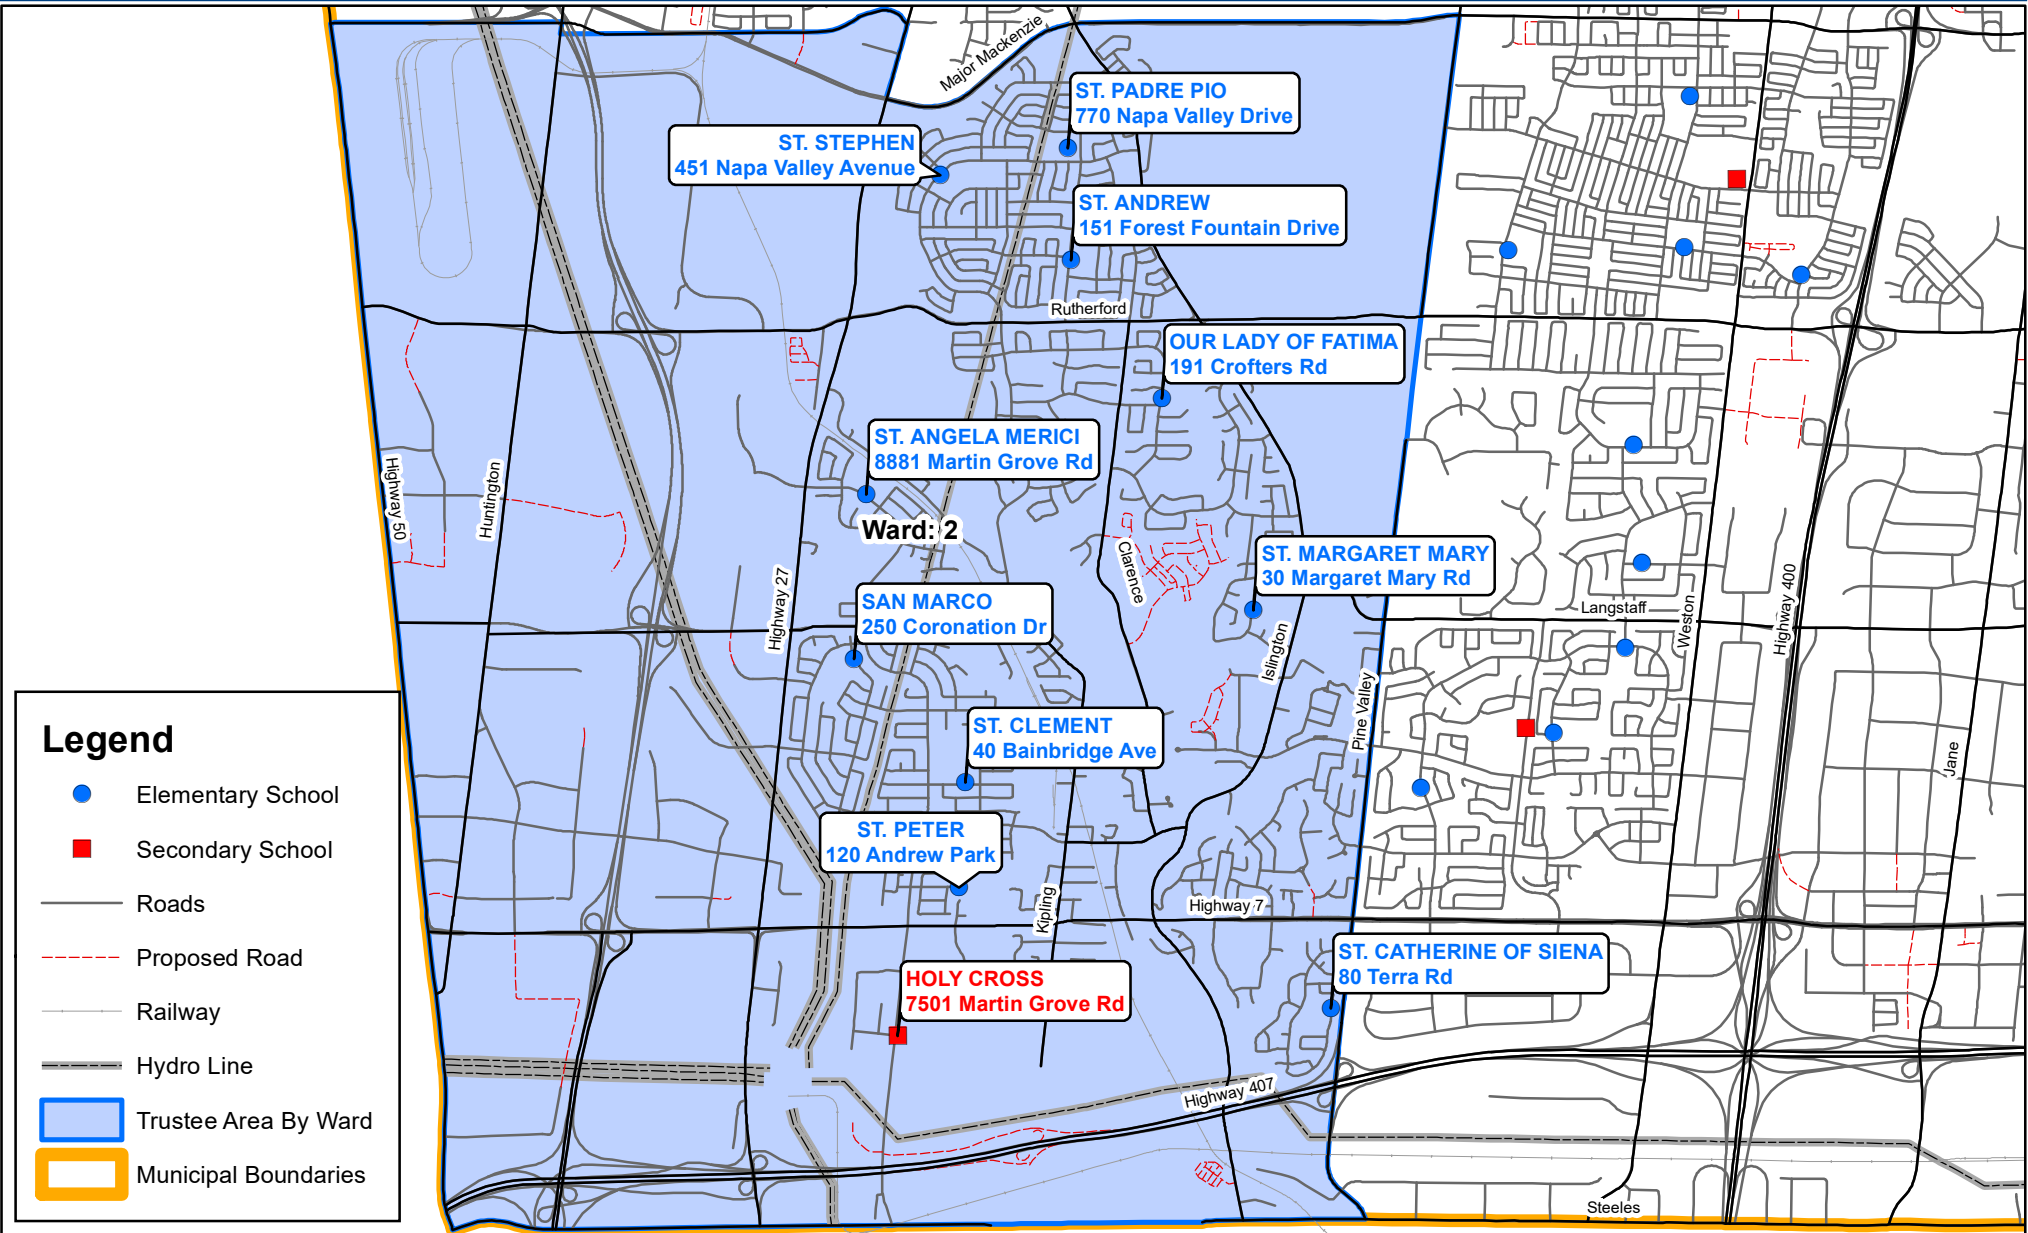

YORK CATHOLIC DISTRICT SCHOOL BOARD

Trustee Area Map

Vaughan Area 2: Ward 2 (Woodbridge)

Michaela Barbieri

Legend

- Elementary School
- Secondary School
- Roads
- - - Proposed Road
- - - Railway
- - - Hydro Line
- Trustee Area By Ward
- Municipal Boundaries