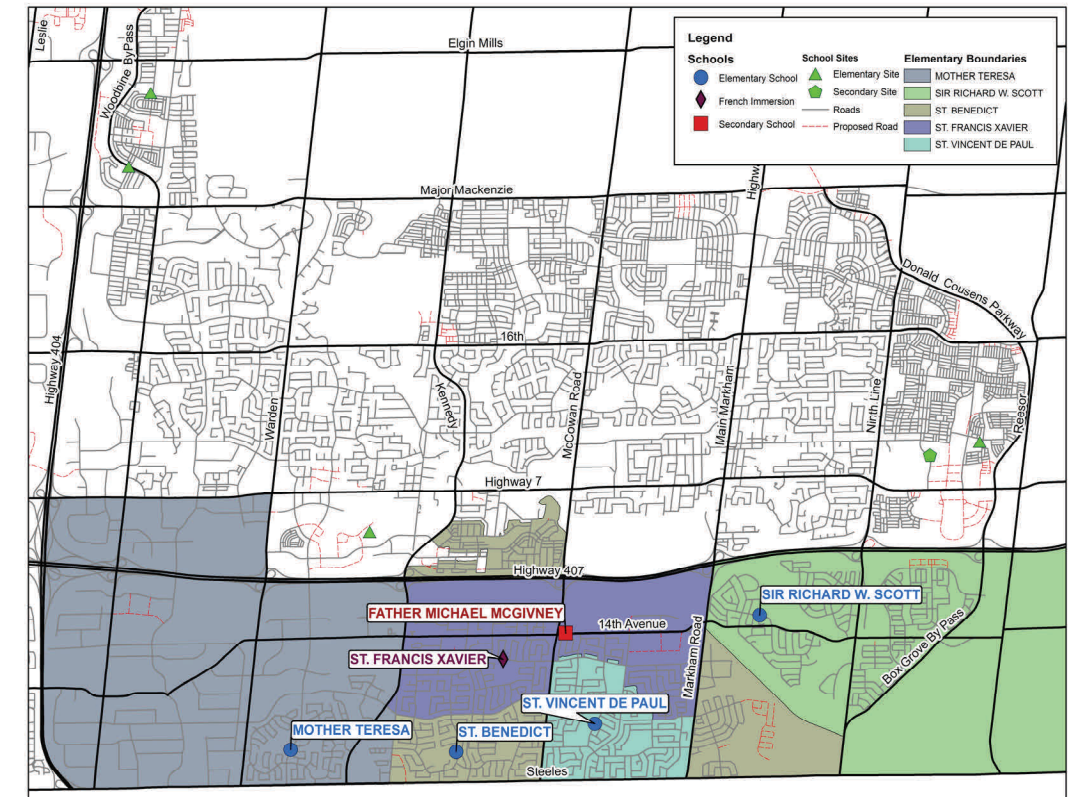

## Area Profile

- The Markham South area is generally bound by Highway 407 and Steeles Avenue to the North and South, and Highway 404 to the York/Durham Line to the West and East.
- Enrolment for the area is below the available spaces, and is projected to continue to decline over the long term.

Programs listed are as of the 2014/2015 school year.  
Projections as of January 28, 2015.

## Projected Utilization (2014-2024)

School Name	2014	2015	2016	2017	2018	2019	2020	2021	2022	2023	2024
Mother Teresa	65%	62%	60%	59%	57%	53%	51%	51%	51%	51%	52%
Sir Richard W. Scott	84%	81%	76%	73%	67%	64%	60%	59%	57%	54%	52%
St. Benedict	59%	57%	56%	55%	54%	55%	54%	51%	50%	51%	50%
St. Francis Xavier	45%	44%	45%	47%	49%	50%	51%	51%	52%	53%	53%
St. Vincent De Paul	44%	41%	39%	37%	36%	33%	32%	30%	29%	27%	26%
<b>REVIEW AREA TOTAL</b>	<b>59%</b>	<b>57%</b>	<b>55%</b>	<b>54%</b>	<b>53%</b>	<b>51%</b>	<b>50%</b>	<b>49%</b>	<b>48%</b>	<b>48%</b>	<b>47%</b>

## Markham South