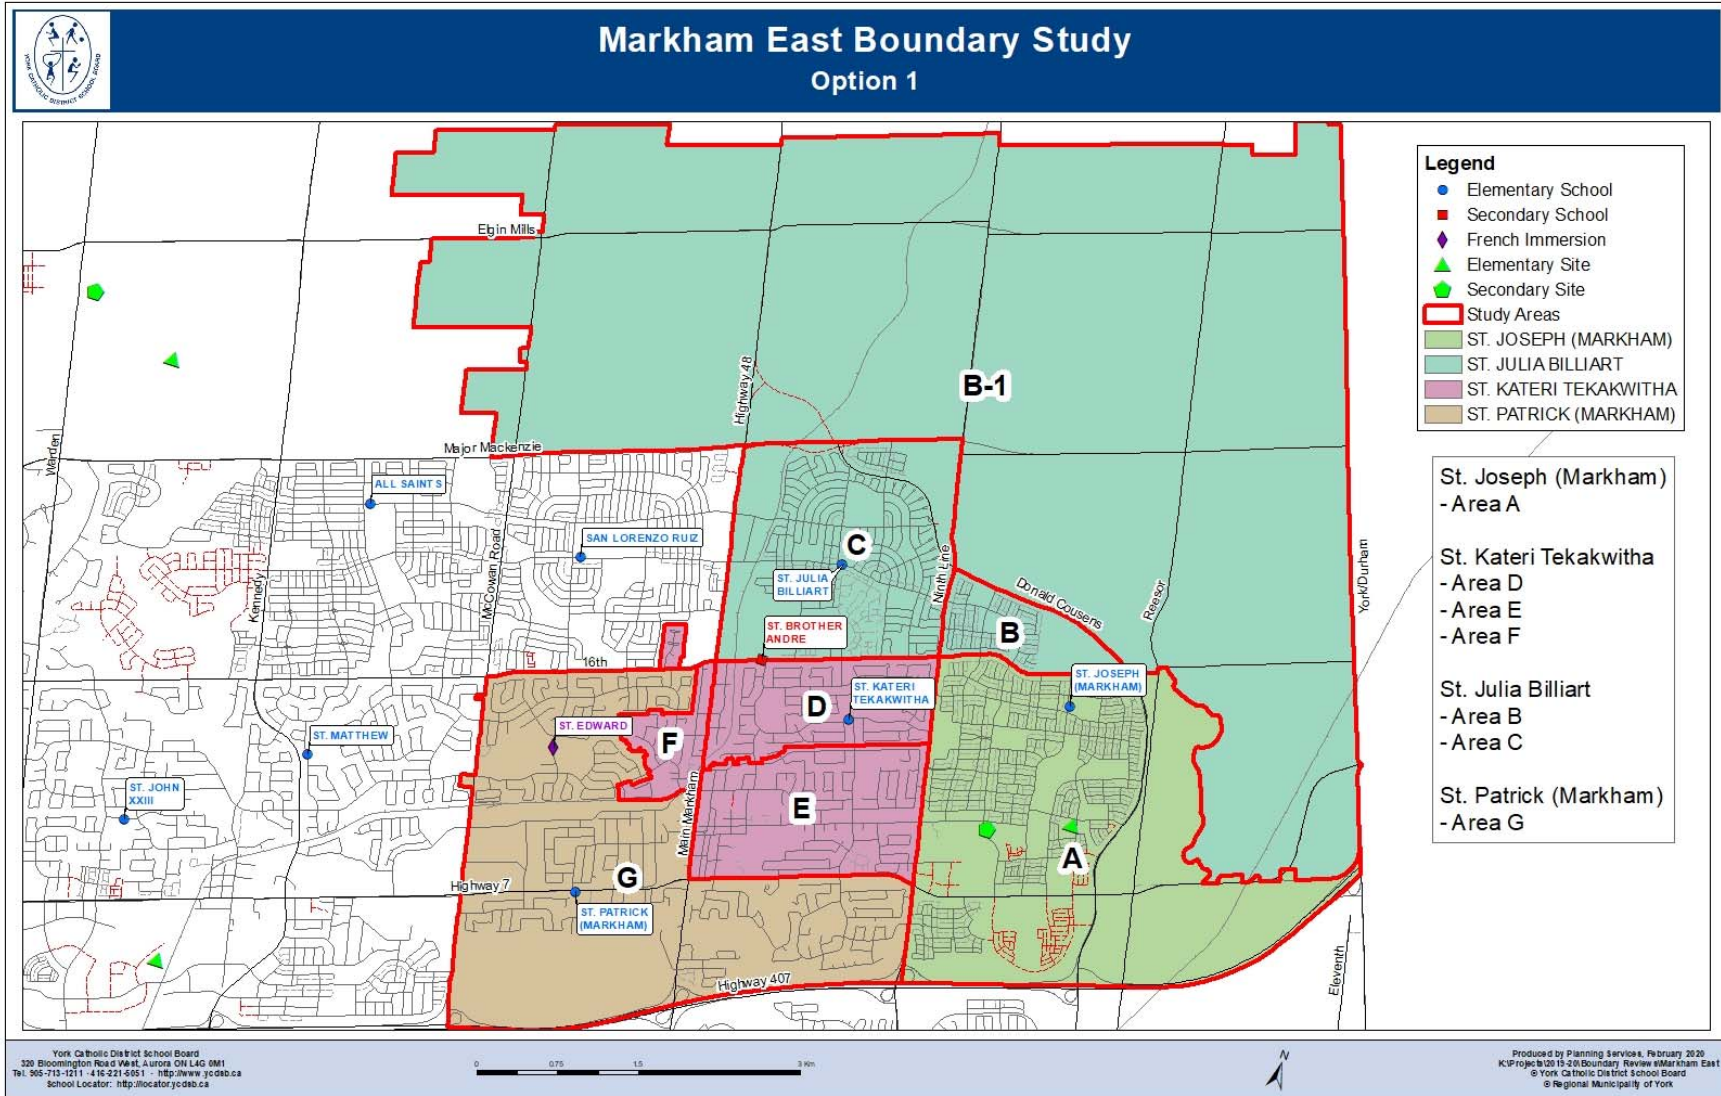

Markham East Boundary Study

Current Situation / Study Area Map

Legend

- Elementary School
- Secondary School
- ◆ French Immersion
- ▲ Elementary Site
- ◆ Secondary Site
- Former St. Joseph Property
- ⚓ Parish Location
- ▭ Study Areas
- ▭ Parish Boundary
- ST. JOSEPH (MARKHAM)
- ST. JULIA BILLIART
- ST. KATERI TEKAKWITHA
- ST. PATRICK (MARKHAM)

- St. Joseph (Markham)
 - Area A
 - Area E
 - Area F
- St. Kateri Tekakwitha
 - Area B
 - Area D
- St. Julia Billiart
 - Area C
- St. Patrick (Markham)
 - Area G

OPTIONS

Option 1

Option 1 – Enrolment Projections

Option 2

Option 2 – Enrolment Projections

Option 3

Option 3 – Enrolment Projections