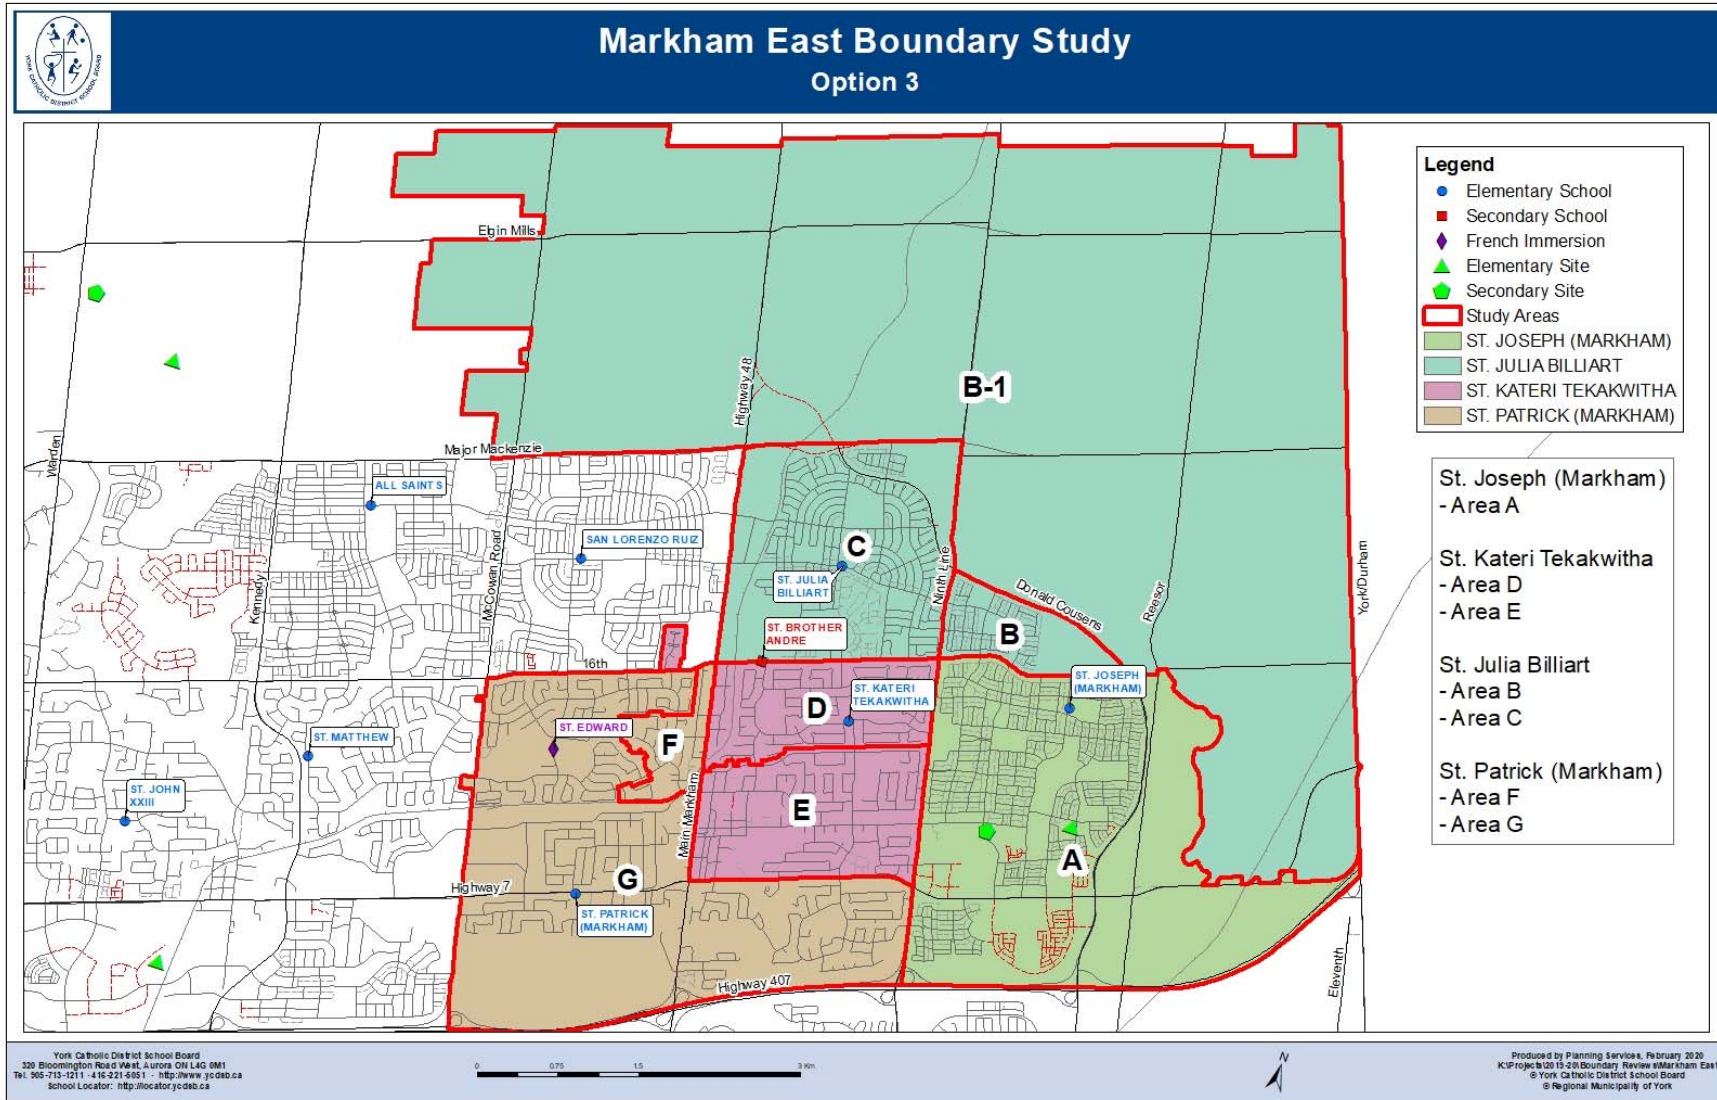

Markham East Boundary Study

Current Situation / Study Area Map

Legend

- Elementary School
- Secondary School
- ◆ French Immersion
- ▲ Elementary Site
- ◆ Secondary Site
- Former St. Joseph Property
- ⚓ Parish Location
- ▭ Study Areas
- ▭ Parish Boundary
- ST. JOSEPH (MARKHAM)
- ST. JULIA BILLIART
- ST. KATERI TEKAKWITHA
- ST. PATRICK (MARKHAM)

- St. Joseph (Markham)
 - Area A
 - Area E
 - Area F
- St. Kateri Tekakwitha
 - Area B
 - Area D
- St. Julia Billiart
 - Area C
- St. Patrick (Markham)
 - Area G

OPTIONS

Option 1

Option 1 – Enrolment Projections

Option 2

Option 2 – Enrolment Projections

Option 3

Option 3 – Enrolment Projections