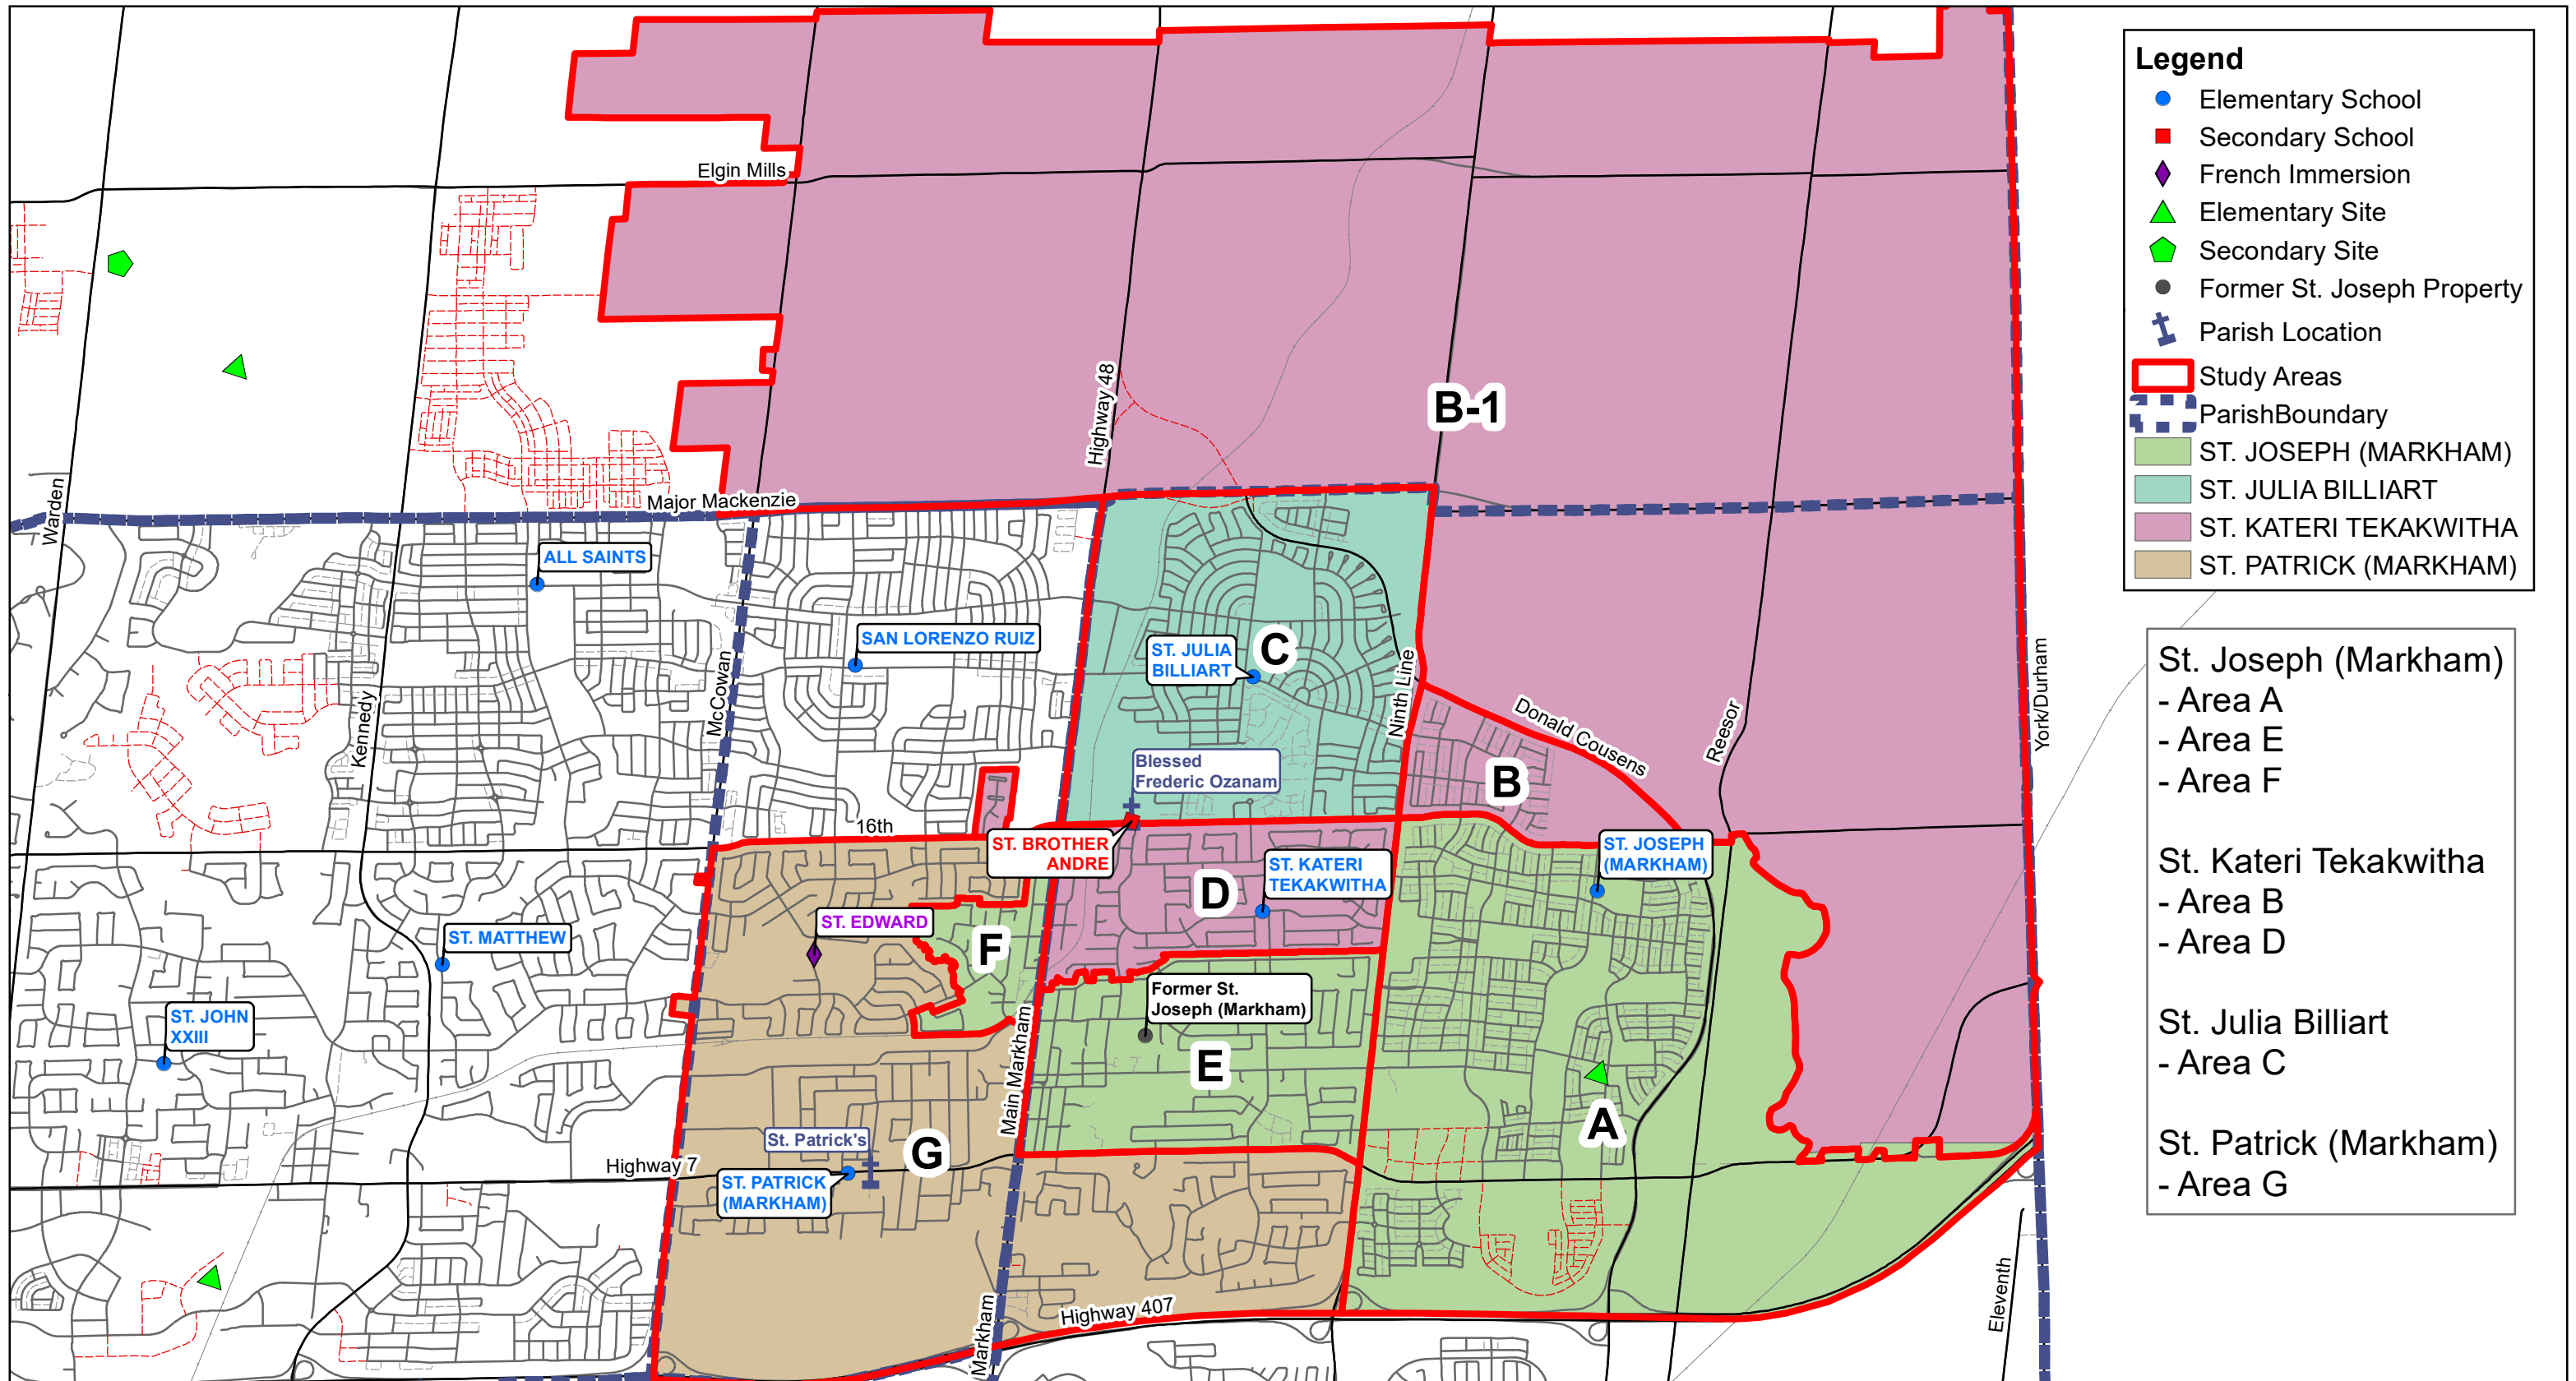

Markham East Boundary Study

Current Situation / Study Area Map

Legend

- Elementary School
- Secondary School
- ◆ French Immersion
- ▲ Elementary Site
- ◆ Secondary Site
- Former St. Joseph Property
- ⚓ Parish Location
- ▭ Study Areas
- ▭ Parish Boundary
- ST. JOSEPH (MARKHAM)
- ST. JULIA BILLIART
- ST. KATERI TEKAKWITHA
- ST. PATRICK (MARKHAM)

- St. Joseph (Markham)
 - Area A
 - Area E
 - Area F
- St. Kateri Tekakwitha
 - Area B
 - Area D
- St. Julia Billiart
 - Area C
- St. Patrick (Markham)
 - Area G

OPTIONS

Option 1

Option 1 – Enrolment Projections

Option 2

Option 2 – Enrolment Projections

Option 3

Option 3 – Enrolment Projections