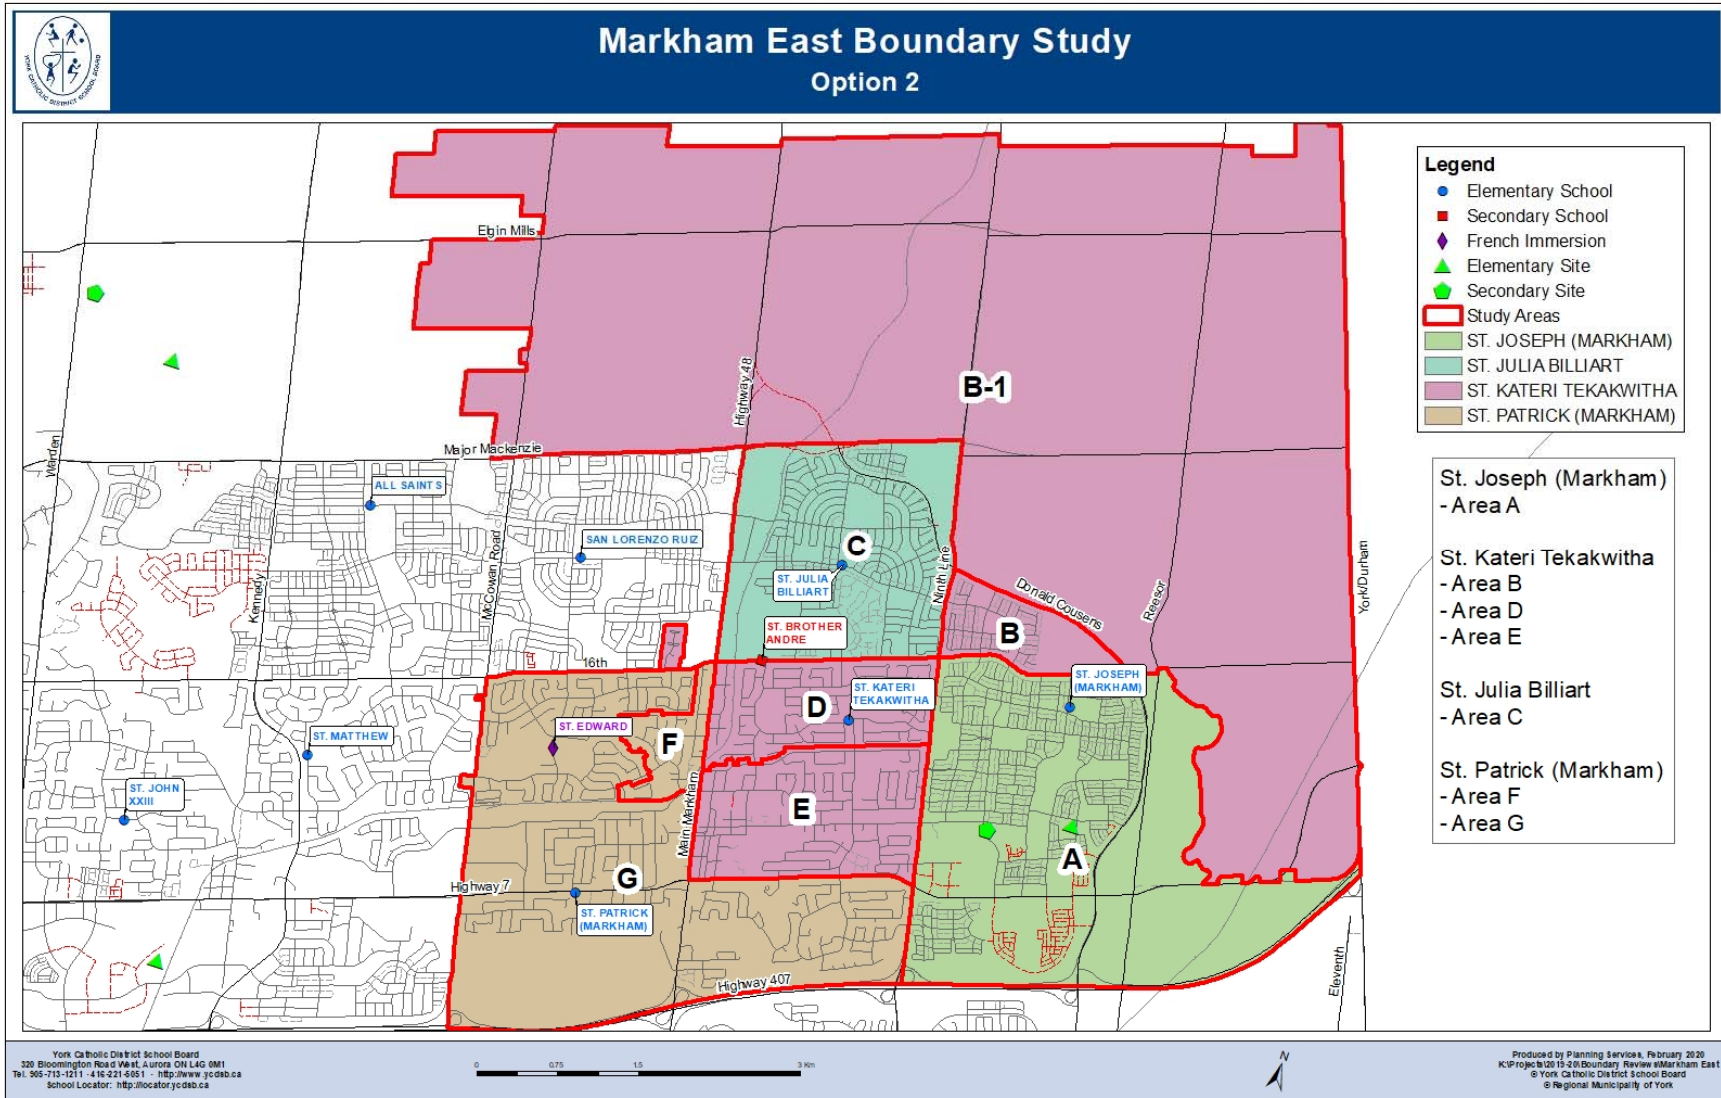

Markham East Boundary Study

Current Situation / Study Area Map

Legend

- Elementary School
- Secondary School
- ◆ French Immersion
- ▲ Elementary Site
- ◆ Secondary Site
- Former St. Joseph Property
- ⚓ Parish Location
- ▭ Study Areas
- ▭ Parish Boundary
- ST. JOSEPH (MARKHAM)
- ST. JULIA BILLIART
- ST. KATERI TEKAKWITHA
- ST. PATRICK (MARKHAM)

- St. Joseph (Markham)
 - Area A
 - Area E
 - Area F
- St. Kateri Tekakwitha
 - Area B
 - Area D
- St. Julia Billiart
 - Area C
- St. Patrick (Markham)
 - Area G

OPTIONS

Option 1

Option 1 – Enrolment Projections

Option 2

Option 2 – Enrolment Projections

Option 3

Option 3 – Enrolment Projections