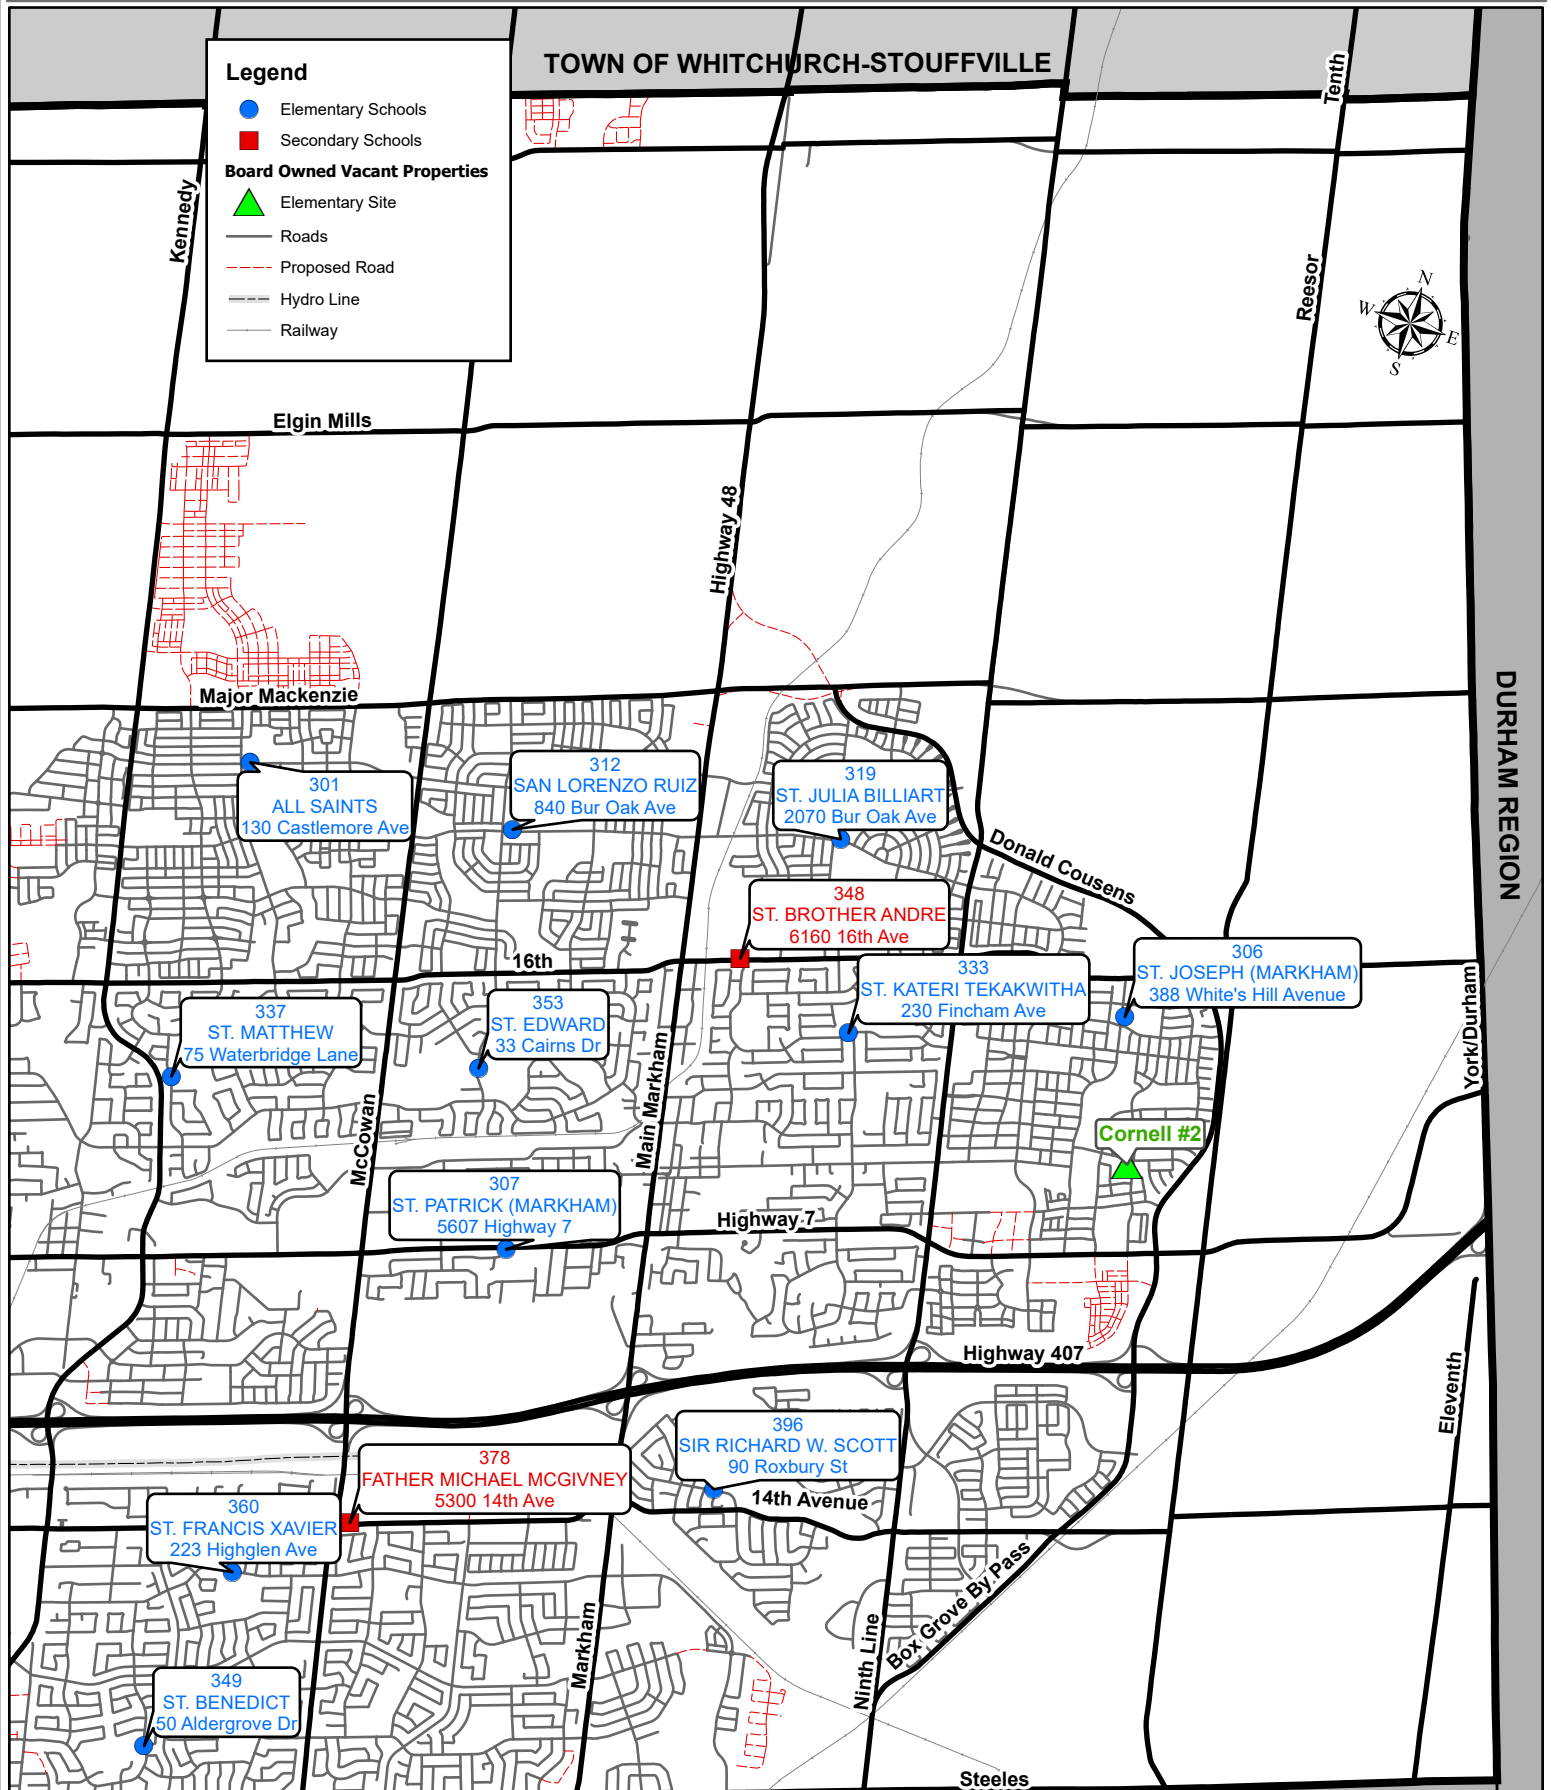

YORK CATHOLIC DISTRICT SCHOOL BOARD

City of Markham (East)

Date: August, 2024

K:\Projects\municipal maps

Legend

- Elementary Schools
- Secondary Schools

Board Owned Vacant Properties

- ▲ Elementary Site
- Roads
- - - Proposed Road
- - - Hydro Line
- Railway

CITY OF TORONTO

DURHAM REGION

TOWN OF WHITCHURCH-STOUFFVILLE

Kennedy

Tenth
Reesor

Elgin Mills

Major Mackenzie

Highway 48

Donald Cousens

16th
McCowan

Main Markham

Highway 7

Highway 407

York/Durham

14th Avenue

Eleventh

Steeles

Markham

Ninth Line
Box Grove Bypass