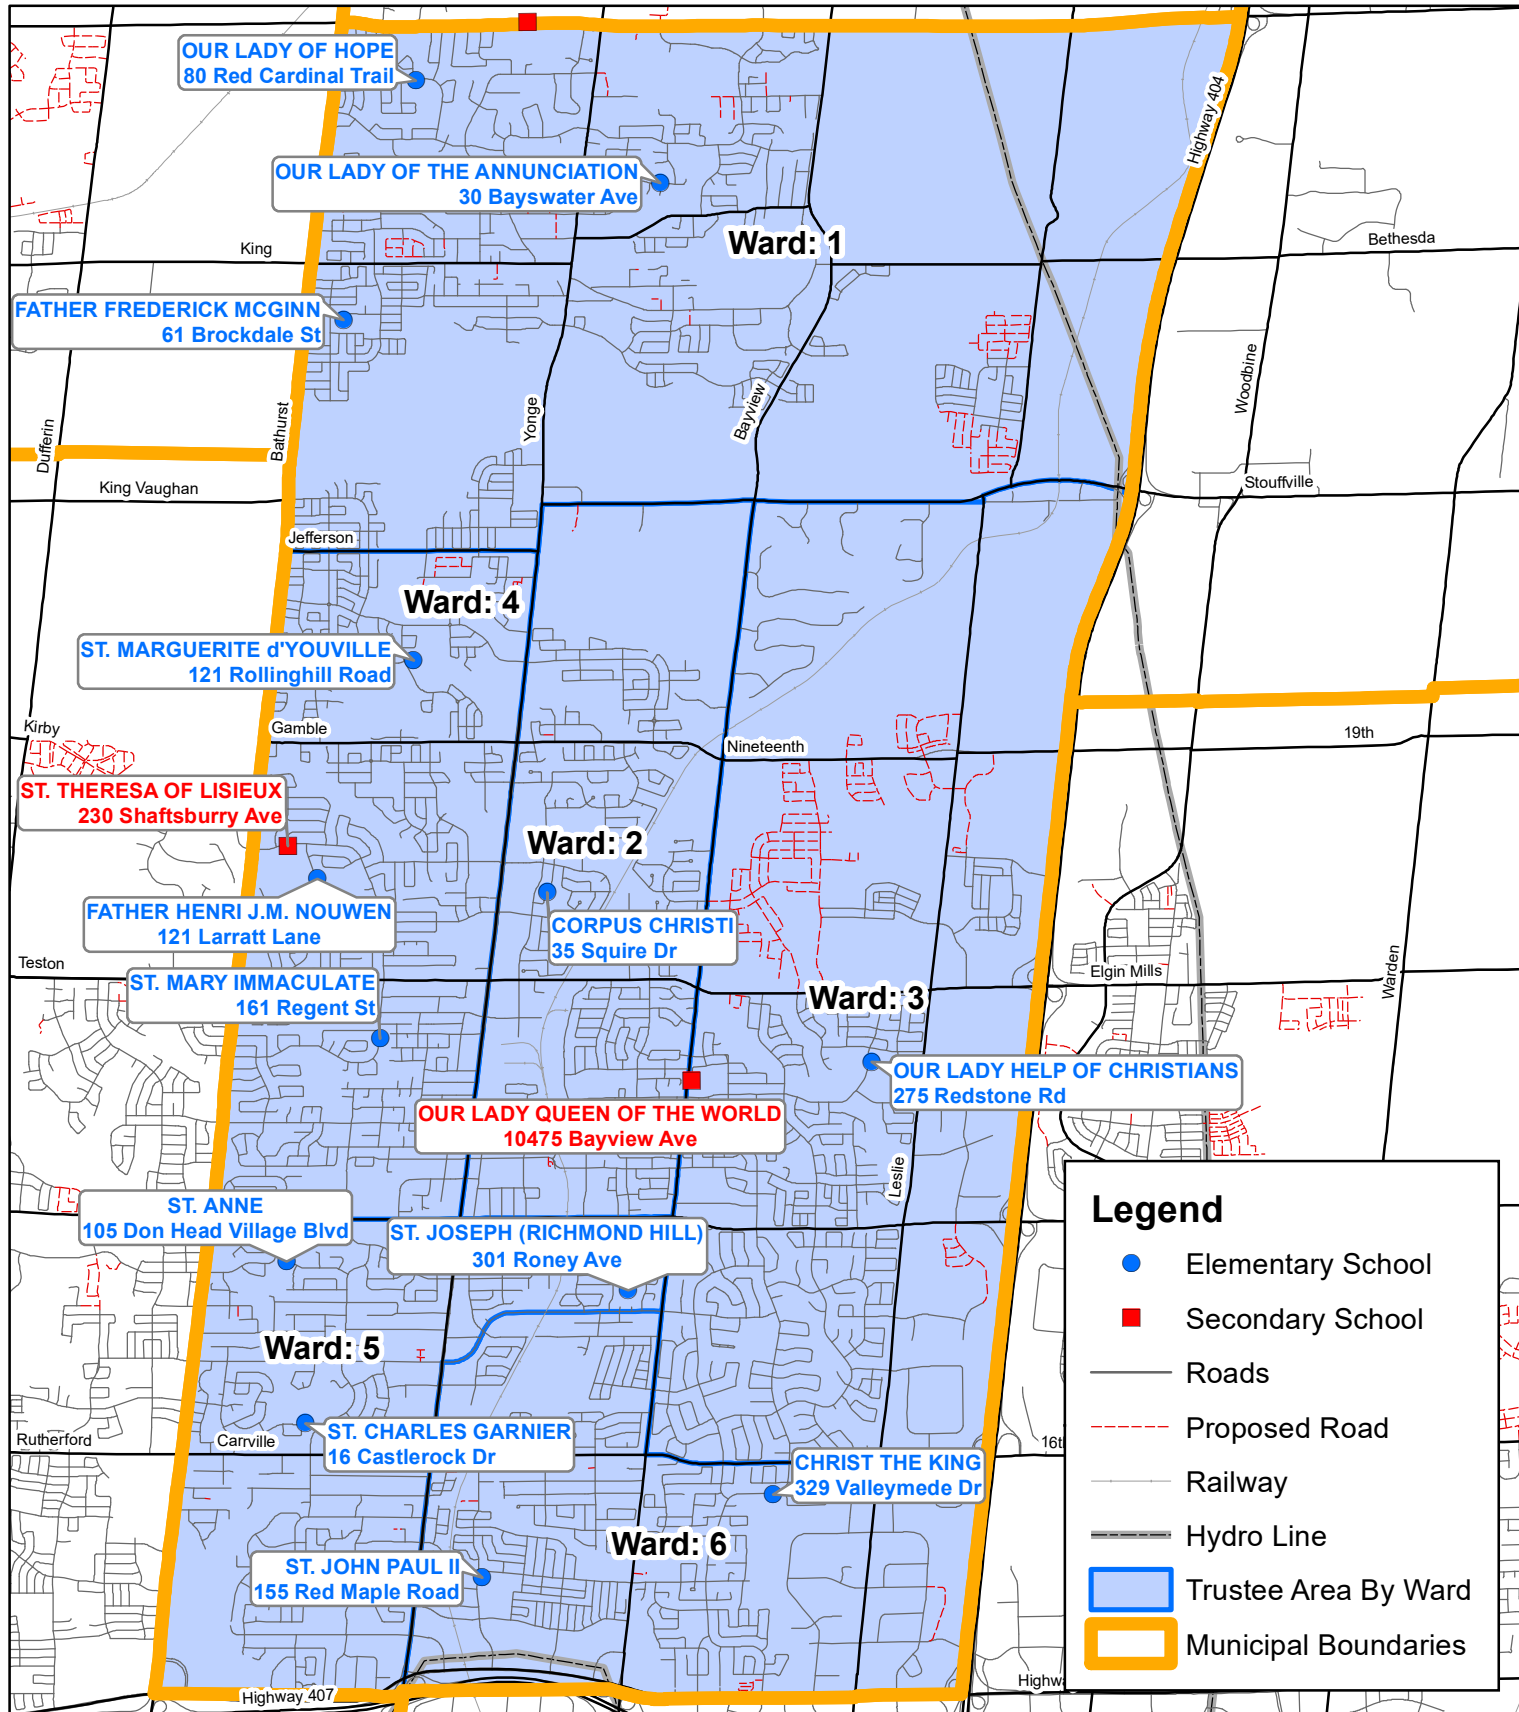

YORK CATHOLIC DISTRICT SCHOOL BOARD

Trustee Area Map

Richmond Hill

Maria lafrate / Joseph DiMeo

Legend

- Elementary School
- Secondary School
- Roads
- - - Proposed Road
- Railway
- Hydro Line
- Trustee Area By Ward
- Municipal Boundaries