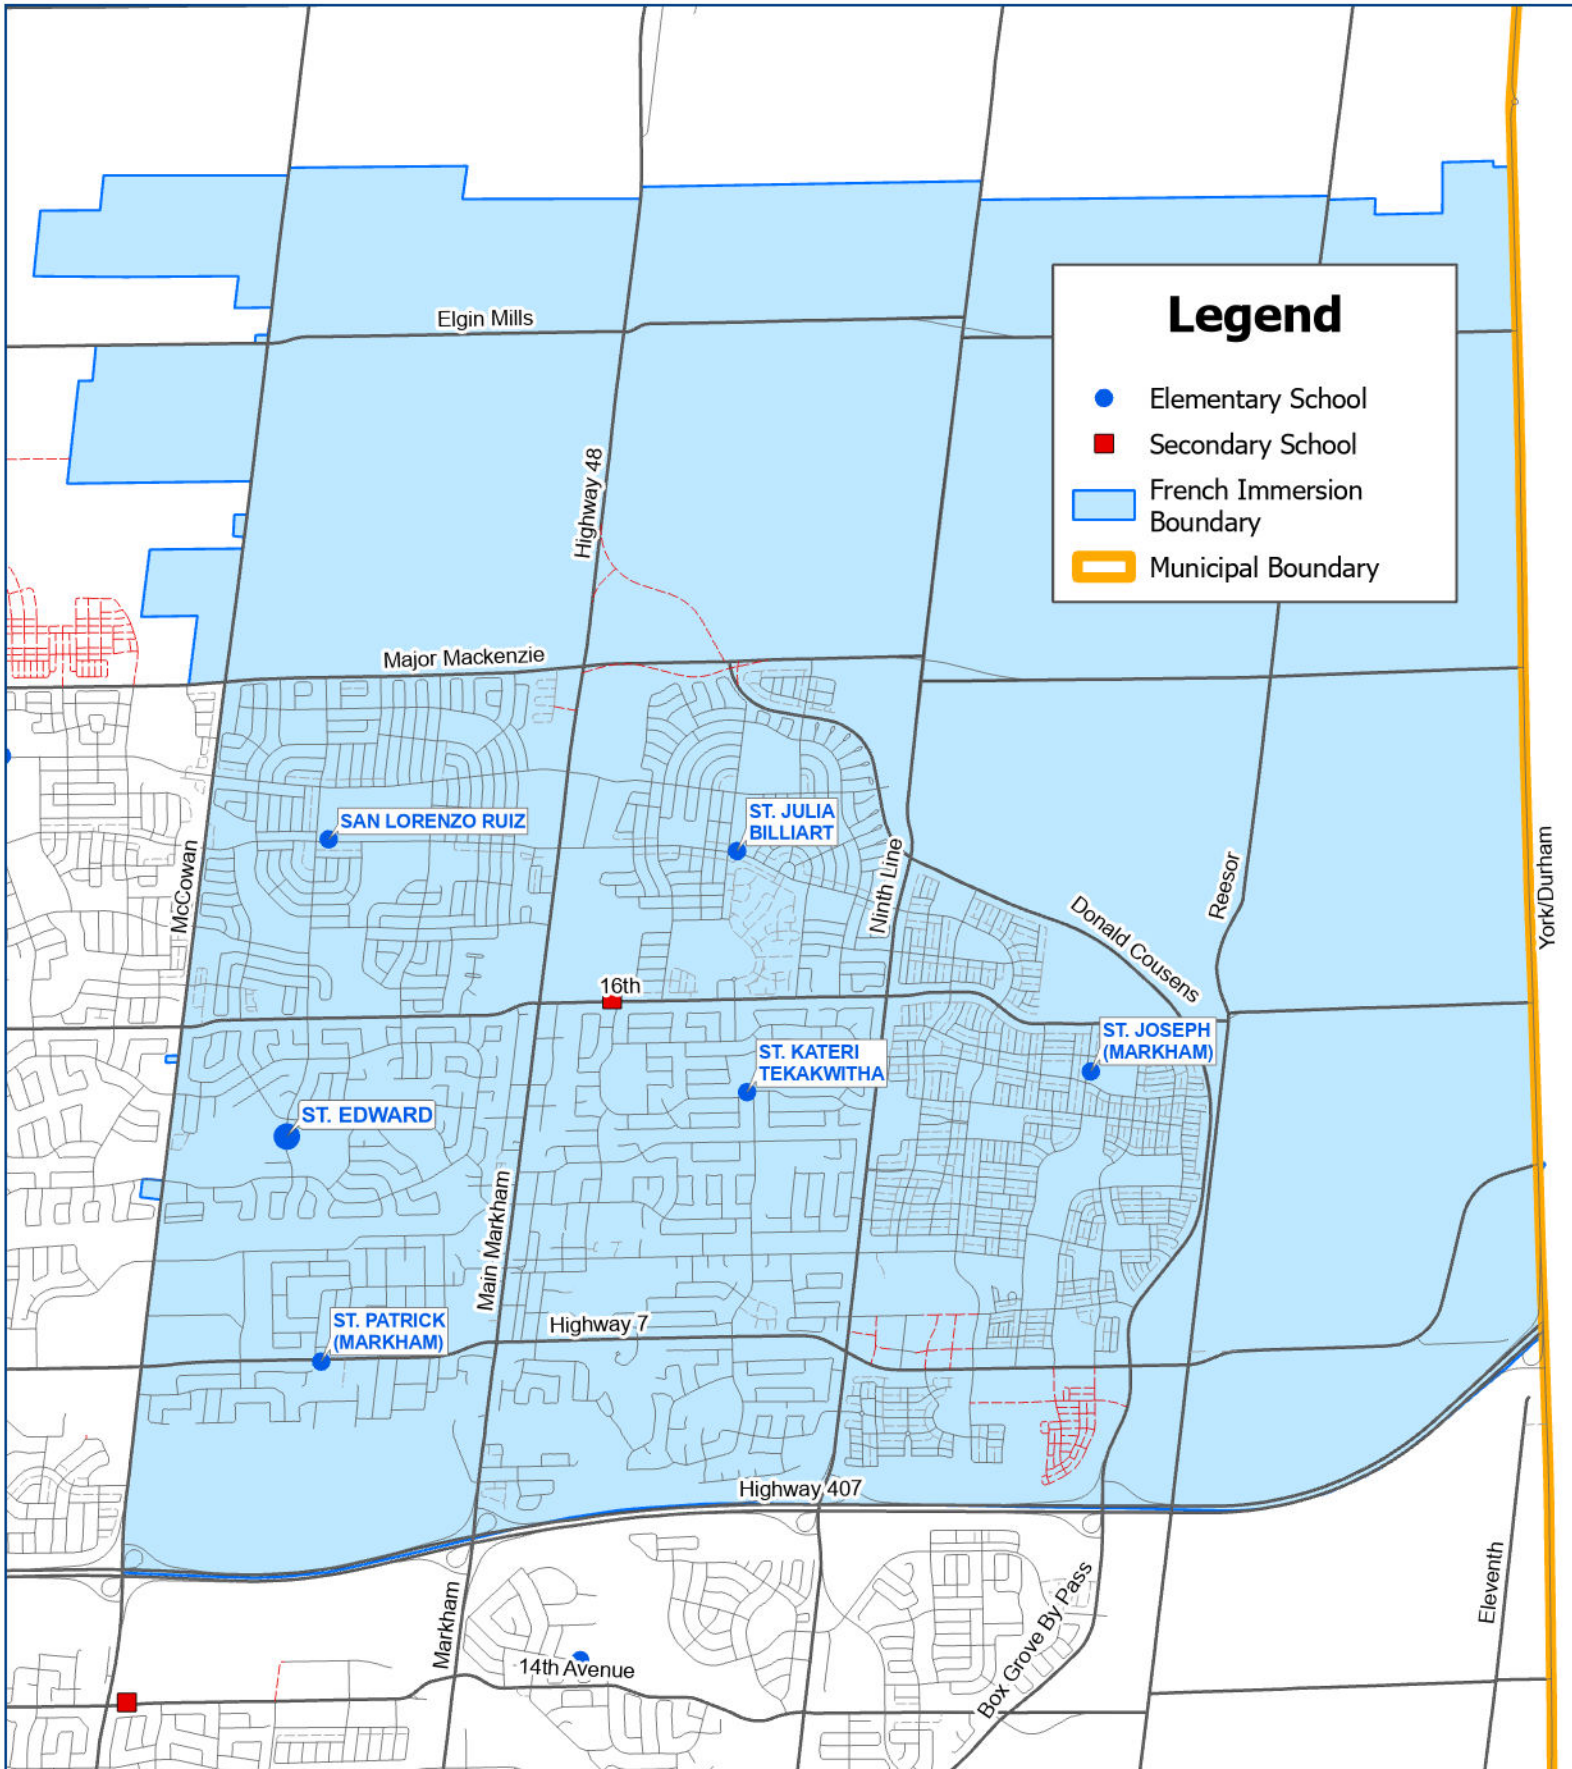

French Immersion Boundary Map

Host School: ST. EDWARD

33 Cairns Dr., Markham
Tel: 905-471-1445

Legend

- Elementary School
- Secondary School
- French Immersion Boundary
- Municipal Boundary