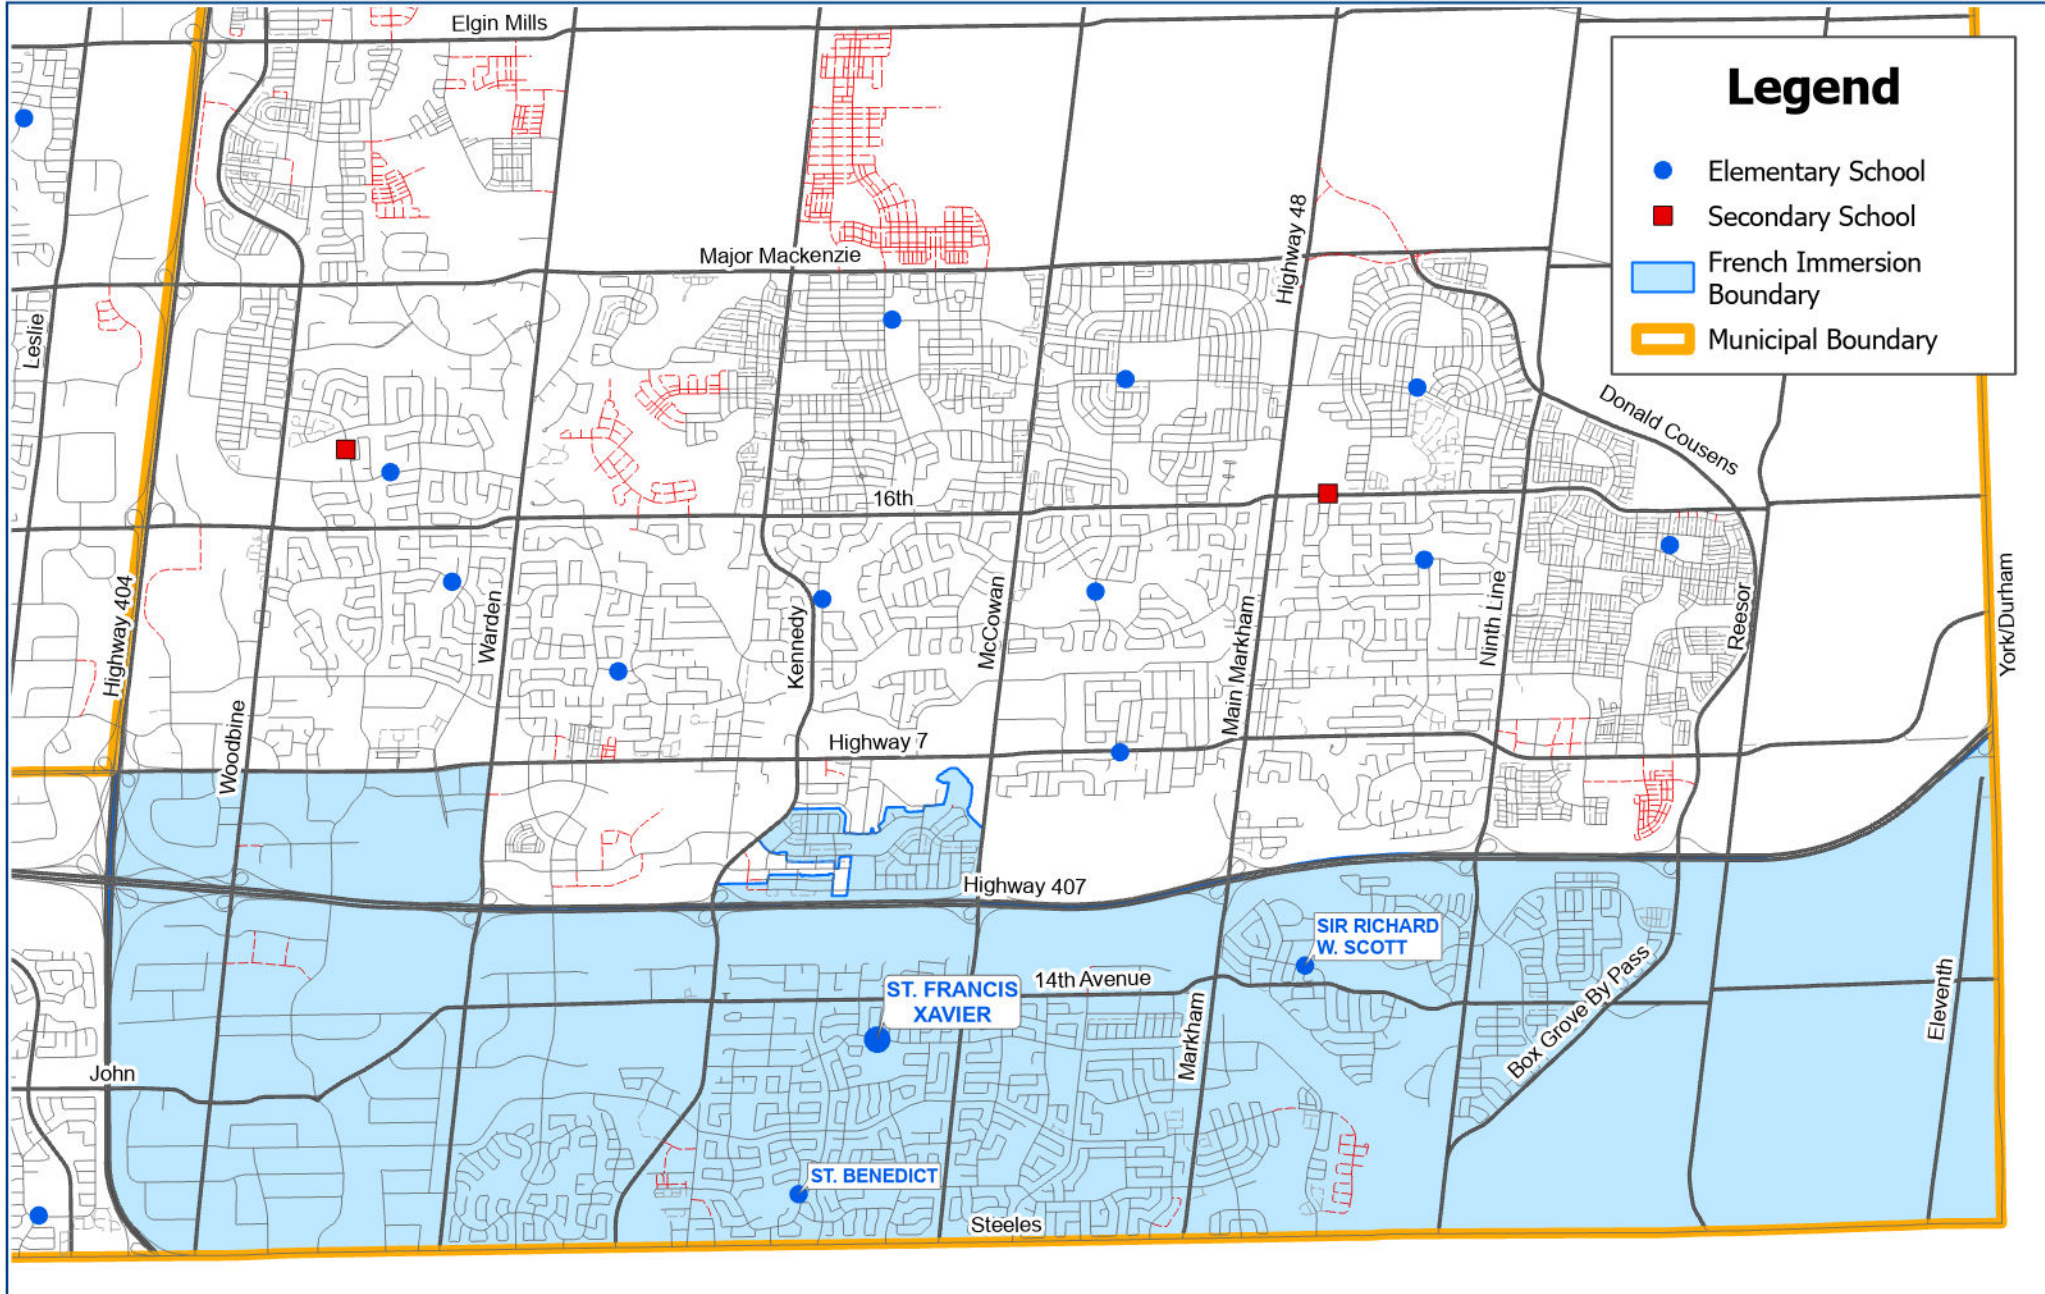

French Immersion Boundary Map

Host School: ST. FRANCIS XAVIER CES

223 Highglen Ave, Markham
Tel: 905-470-2225

Legend

- Elementary School
- Secondary School
- French Immersion Boundary
- ▬ Municipal Boundary