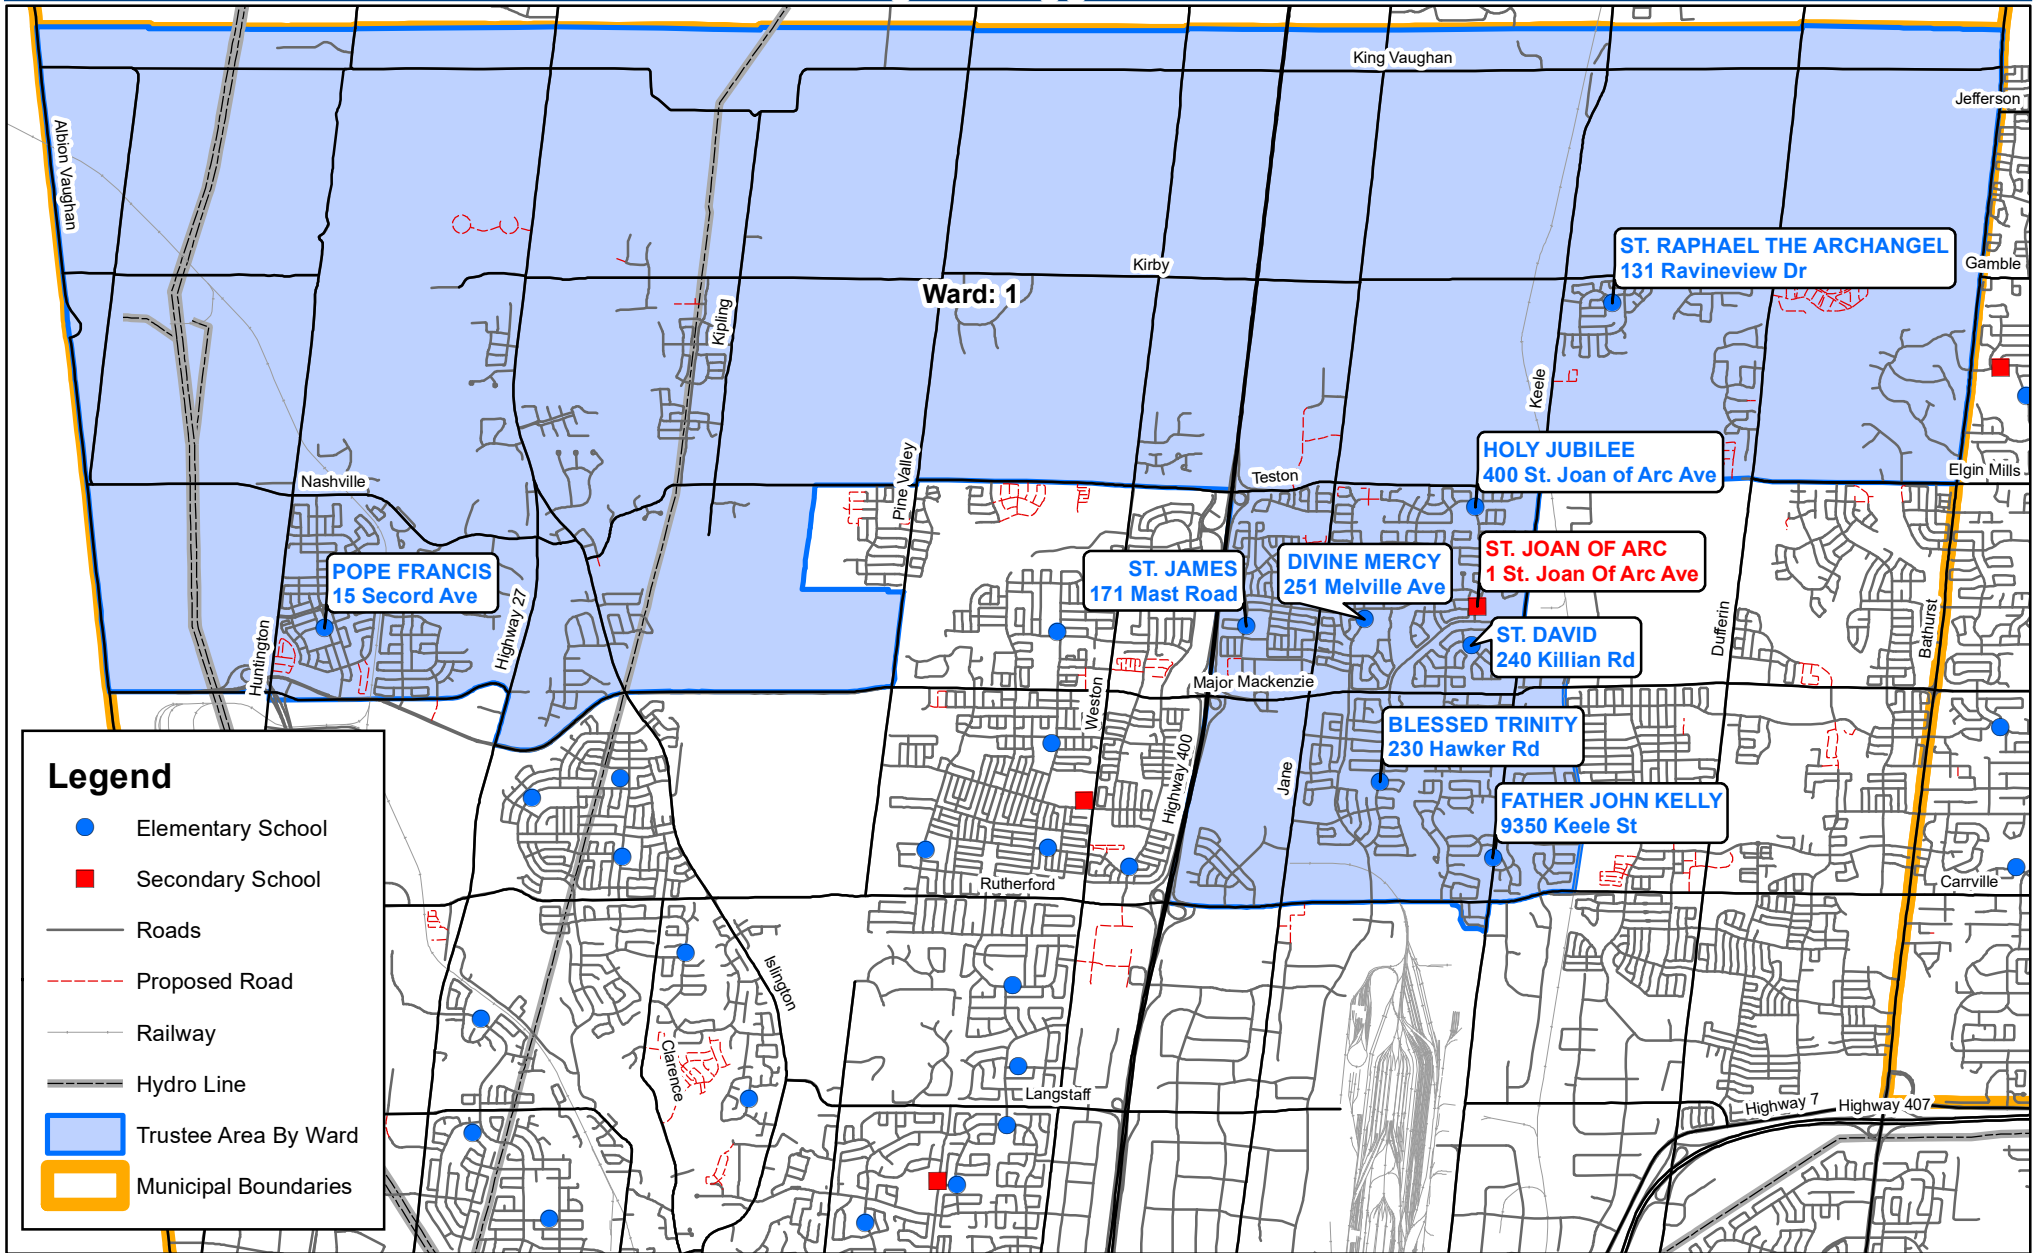

YORK CATHOLIC DISTRICT SCHOOL BOARD

Trustee Area Map

Vaughan Area 1: Ward 1 (Maple/Kleinburg)

Angela Saggese

Legend

- Elementary School
- Secondary School
- Roads
- - - Proposed Road
- Railway
- Hydro Line
- Trustee Area By Ward
- Municipal Boundaries